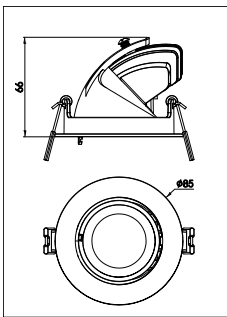

Application

- Retail
- Hospitality
- Fashion

GreenSpace Accent Elbow GCGM

Versions

GreenUp Accent Elbow

Dimensional drawing

Light Technical

Color rendering index (CRI) >90