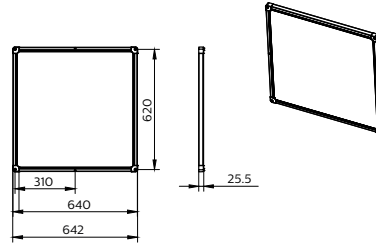

Dimensional drawing

Product details

SmartBright Slim Panel KR

SmartBright Slim Panel KR

SmartBright Slim Panel

General Information

Driver included	Yes
Gear	EB
Number of gear units	1 unit

Light Technical