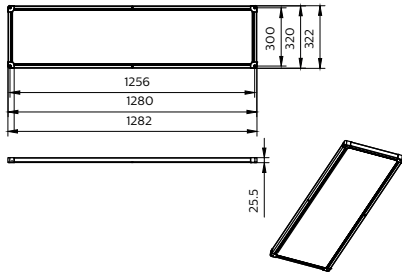

Dimensional drawing

Product details

SmartBright Slim Panel KR

SmartBright Slim Panel KR

SmartBright Slim Panel

General Information

Driver included	Yes
Gear	EB
Number of gear units	1 unit

Light Technical