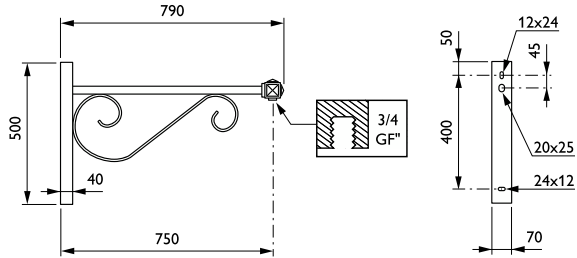

Wy Brackets

Versions

WY Wall Pole bracket-JGB700 S450

WY Wall Pole bracket-JGB700 S1000

Dimensional drawing