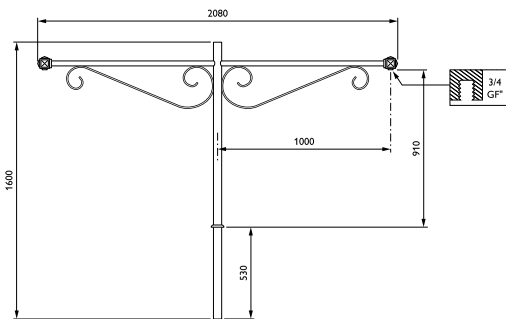

Features

- Available in single arm, double arm, pole-mounting and wall-mounting versions
- Length range: 450, 750 or 1000mm
- Luminaire fixing: suspended

Application

- Residential areas
- Parks and squares
- Villages, city centers

Versions

WY DA bracket-JGB700 S750

WY DA bracket-JGB700 S1000

WY SA bracket-JGB700 S450

WY DA bracket-JGB700 S450

Wy Brackets

Versions

WY Wall Pole bracket-JGB700 S450

WY Wall Pole bracket-JGB700 S1000

WY SA bracket-JGB700 S750

WY SA bracket-JGB700 S1000

Dimensional drawing

Wy Brackets

Dimensional drawing