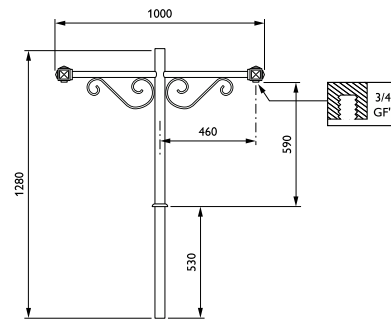

Features

- Available in single arm, double arm, pole-mounting and wall-mounting versions
- Length range: 450, 750 or 1000mm
- Luminaire fixing: suspended

Application

- Residential areas
- Parks and squares
- Villages, city centers

Versions

WY DA bracket-JGB700 S750

WY DA bracket-JGB700 S1000

WY SA bracket-JGB700 S450

WY DA bracket-JGB700 S450

Wy Brackets

Versions

WY Wall Pole bracket-JGB700 S450

WY Wall Pole bracket-JGB700 S1000

WY SA bracket-JGB700 S750

WY SA bracket-JGB700 S1000

Dimensional drawing

Wy Brackets

Dimensional drawing