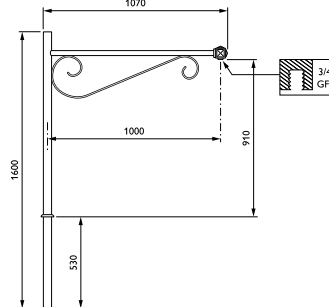

Features

- Available in single arm, double arm, pole-mounting and wall-mounting versions
- Length range: 450, 750 or 1000mm
- Luminaire fixing: suspended

Application

- Residential areas
- Parks and squares
- Villages, city centers

Versions

WY DA bracket-JGB700 S750

WY DA bracket-JGB700 S1000

WY SA bracket-JGB700 S450

WY DA bracket-JGB700 S450

Wy Brackets

Versions

WY Wall Pole bracket-JGB700 S450

WY Wall Pole bracket-JGB700 S1000

WY SA bracket-JGB700 S750

WY SA bracket-JGB700 S1000

Dimensional drawing

Wy Brackets

Dimensional drawing