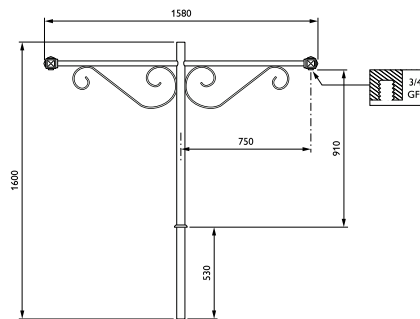

Features

- Available in single arm, double arm, pole-mounting and wall-mounting versions
- Length range: 450, 750 or 1000mm
- Luminaire fixing: suspended

Application

- Residential areas
- Parks and squares
- Villages, city centers

Versions

WY DA bracket-JGB700 S750

WY DA bracket-JGB700 S1000

WY SA bracket-JGB700 S450

WY DA bracket-JGB700 S450

Wy Brackets

Versions

WY Wall Pole bracket-JGB700 S450

WY Wall Pole bracket-JGB700 S1000

WY SA bracket-JGB700 S750

WY SA bracket-JGB700 S1000

Dimensional drawing

Wy Brackets

Dimensional drawing