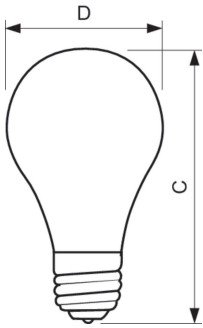

Application

- Ideal for indoor table, floor lamps and other household fixtures.

Halogen A19

Versions

29w (40w) Medium base (E26) A
Shape - RFT

LPPR H-INCREP 0035

Dimensional drawing

Product	D	C (max)
29w (40w) Medium base (E26) A Shape	2.375 inch	4.13 inch
EcoV MS 53W E26 120V A19(A60) SWR 6/4	2.36 inch	4.17 inch