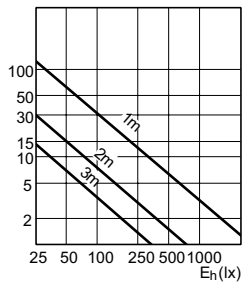

HalogenA PAR38

Versions

8711500887788 - RFT

Dimensional drawing

Product	D (max)	C (max)
100 W E27 cap Dimmable Halogen reflector bulb	121 mm	135.5 mm

Accent Diagrams

Accent Diagram - HalogenA PAR38 100W E27
120V 30D 1CT/15