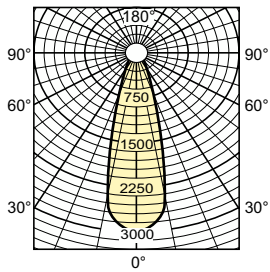

HalogenA PAR38

Versions

8711500887788 - RFT

Dimensional drawing

Product	D (max)	C (max)
100 W E27 cap Dimmable Halogen reflector bulb	121 mm	135.5 mm

Accent Diagrams

Accent Diagram - HalogenA PAR38 100W E27
120V 30D 1CT/15