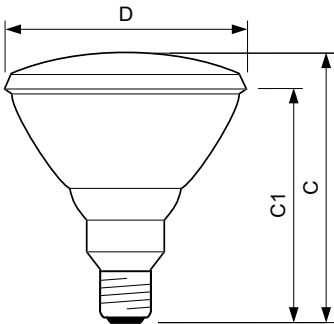

HalogenA PAR38

Versions

8711500887788 - RFT

Dimensional drawing

Product	D (max)	C (max)
100 W E27 cap Dimmable Halogen reflector bulb	121 mm	135.5 mm

Accent Diagrams

Accent Diagram - HalogenA PAR38 100W E27
120V 30D 1CT/15