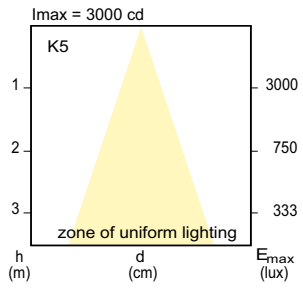

HalogenA PAR38

Beam Diagrams

Beam diagram - HalogenA PAR38 100W E27
120V 30D 1CT/15