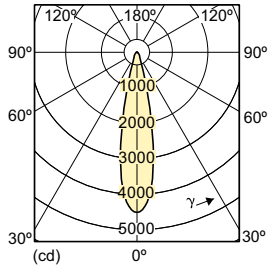

MASTERCOLOR CDM-Rm Elite Mini

Approval and Application

Order Code	Full Product Name	Energy Consumption	Mercury (Hg)
		kWh/1000 h	Content (Nom)
928191105315	CDM-Rm Elite Mini 20W/830	22 kWh	3.5 mg
	GX10 MR16 25D		
928194705315	CDM-Rm Elite Mini 35W/930	43 kWh	4.7 mg
	GX10 MR16 25D		

Accent Diagrams