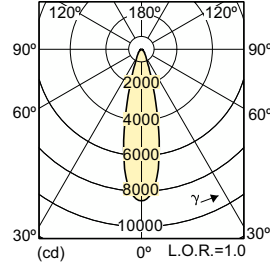

MASTERCOLOR CDM-Rm Elite Mini

Approval and Application

Order Code	Full Product Name	Energy Consumption	Mercury (Hg)
		kWh/1000 h	Content (Nom)
928191105315	CDM-Rm Elite Mini 20W/830	22 kWh	3.5 mg
	GX10 MR16 25D		
928194705315	CDM-Rm Elite Mini 35W/930	43 kWh	4.7 mg
	GX10 MR16 25D		

Accent Diagrams