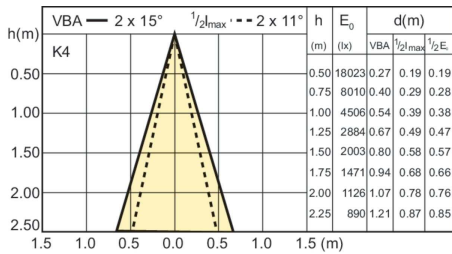

Beam Diagrams

Beam diagram - CDM-Rm Elite Mini 20W/830
GX10 MR16 25D

Beam diagram - CDM-Rm Elite Mini 35W/930
GX10 MR16 25D