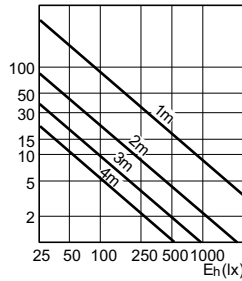

Accent Diagram - CDM-Rm Elite Mini 35W/930
GX10 MR16 25D