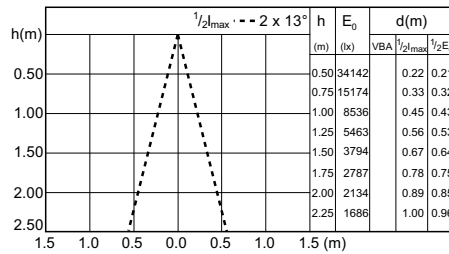

Beam Diagrams

Beam diagram - CDM-Rm Elite Mini 20W/830
GX10 MR16 25D

Beam diagram - CDM-Rm Elite Mini 35W/930
GX10 MR16 25D