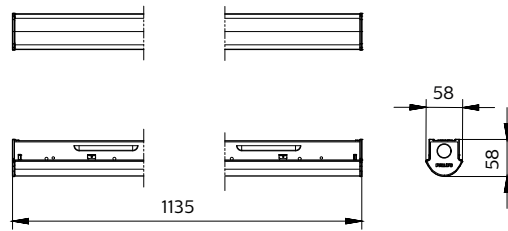

# GreenPerform Batten G3 BN398C

Correlated color temperature - CCT	4000K/6500K
Color Rendering index - 80	
CRI	
Beam angle	WB
Protection Class	Safety class I; Safety class III - POE
IEC61140	

Mechanical impact protection	IK03
Ingress protection	IP20
Overall length	600mm
	1200mm
	1500mm

## Dimensional drawing