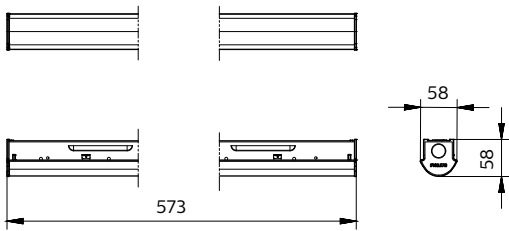

# GreenPerform Batten G3 BN398C

Correlated color temperature - CCT	4000K/6500K
Color Rendering index - 80	
CRI	
Beam angle	WB
Protection Class	Safety class I; Safety class III - POE
IEC61140	

Mechanical impact protection	IK03
Ingress protection	IP20
Overall length	600mm
	1200mm
	1500mm

## Dimensional drawing