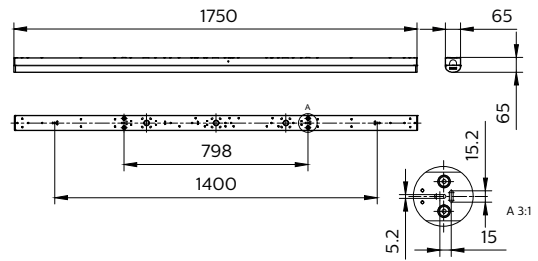

Versions

PH All In CoreLine SPP e cat HR
911401816885

PH All In CoreLine SPP e cat HR
911401816685

Standard, Coreline Batten G3

Dimensional drawing

CoreLine Batten

Dimensional drawing

Product details