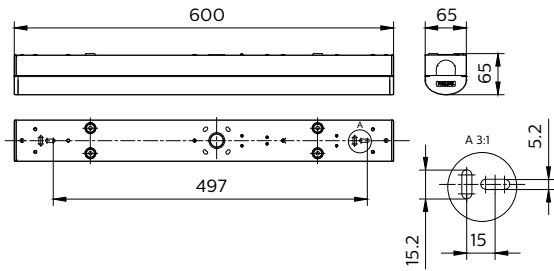

Versions

PH All In CoreLine SPP e cat HR
911401816885

PH All In CoreLine SPP e cat HR
911401816685

Standard, Coreline Batten G3

Dimensional drawing

CoreLine Batten

Dimensional drawing

Product details