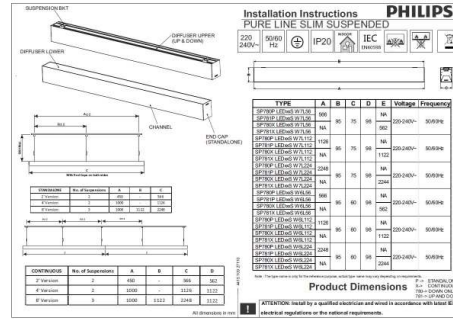

Recessed Pureline Slim 4ft

Suspended Pureline Slim 4ft

Suspended up/down Pureline Slim 4ft

Pureline Slim EX

Dimensional drawing

General Information

Driver included Yes

Light Technical