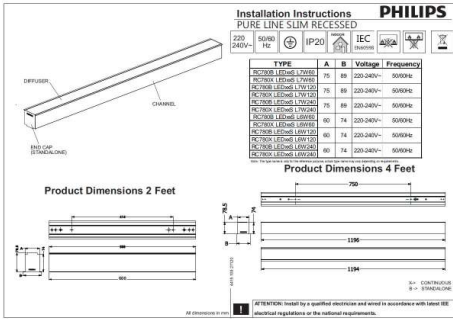

Recessed Pureline Slim 4ft

Suspended Pureline Slim 4ft

Suspended up/down Pureline Slim 4ft

Pureline Slim EX

Dimensional drawing

General Information

Driver included Yes

Light Technical