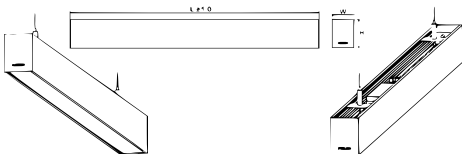

Pureline slim

Features

- Superior efficacy of 110 lm/W
- Suitable for Standalone & Continuous Mounting
- Up-Down lighting distribution
- Uniform & volumetric light distribution
- Comfortable Light - CRI of 80 to ensure better color rendering.
- Minimum Bezel and 50mm wide
- Lifetime: 50,000 Hrs. @ Ta45°C, BIS Approbation - Safe and Reliable performance
- THD<10% - Higher power factor, lower peak currents, and higher efficiency.
- Flicker Free Lighting Effects - New light platform and optical design with ripple < 5%
- Lighting solution with high uniformity provides comfort in office lighting experience.
- Connected ready(Dali/interact) versions available for Smart offices/workspaces
- Multiple Lumen Packs & CCT - For different office applications and mounting heights

Application

- Modern Workspaces
- Meeting and Conference room
- Institutions
- Community Centers

Warnings and Safety

- Meant for Indoor Application Only. Should not be used in outdoor environment.

Dimensional drawing

Type	Dimensions LxWxH_mm	Voltage	Frequency	Kg
SP780H-W5L112	1126 x 53 x 70	220-240V~	50Hz	1.9
SP780XH-W5L112	1126 x 53 x 70	220-240V~	50Hz	1.9
SP780H-W5L168	1686 x 53 x 70	220-240V~	50Hz	2.6
SP780XH-W5L168	1686 x 53 x 70	220-240V~	50Hz	2.6
SP780H-W5L224	2248 x 53 x 70	220-240V~	50Hz	3.8
SP780XH-W5L224	2248 x 53 x 70	220-240V~	50Hz	3.8