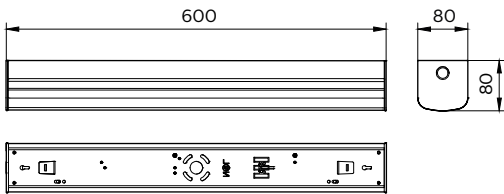

SmartBright Dual Select Wide Batten BN132C

Light Technical

Correlated Color Temperature (Nom)	4000 K
Color rendering index (CRI)	>80
Luminous Efficacy (rated) (Nom)	110 lm/W

Operating and Electrical

Protection class IEC	Safety class I
Input Voltage	220 to 240 V
Line Frequency	50 or 60 Hz