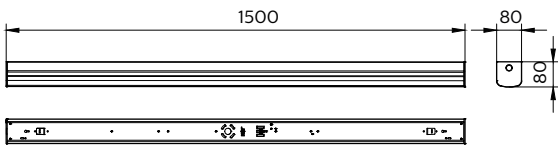

SmartBright Dual Select Wide Batten BN132C

Light Technical

Correlated Color Temperature (Nom)	4000 K
Color rendering index (CRI)	>80
Luminous Efficacy (rated) (Nom)	110 lm/W

Operating and Electrical

Protection class IEC	Safety class I
Input Voltage	220 to 240 V
Line Frequency	50 or 60 Hz