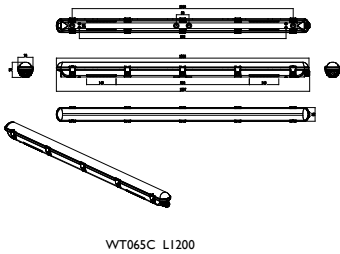

Smartbright Waterproof WT065C

Dimensional drawing

Light Technical

Color rendering index (CRI) >80

Operating and Electrical

Protection class IEC Safety class I
Input Voltage 220 to 240 V
Line Frequency 50 or 60 Hz

Controls and Dimming

Dimmable No

Mechanical and Housing

Optical cover type Polycarbonate
Housing Color Gray and white
Mech. impact protection code -
Ingress protection code IP65

Approval and Application

Ambient temperature range -20 to +40 °C
Flammability mark For mounting on normally flammable surfaces

Initial Performance (IEC Compliant)

Luminous flux tolerance +/-10%

Light Technical

Order Code	Full Product Name	Correlated Color Temperature (Nom)	Luminous Efficacy (rated) (Nom)	Luminous Flux
911401800384	WT065C LED68S/840 PSU L1500	4000 K	125 lm/W	6,800 lm
911401800784	WT065C LED68S/865 PSU L1500	6500 K	125 lm/W	6,800 lm
911401804484	T065C G2 LED68S/840 PSU L1500	4000 K	125 lm/W	6,800 lm
911401804584	WT065C G2 LED68S/865 PSU L1500	6500 K	125 lm/W	6,800 lm
911401800084	WT065C LED24S/840 PSU L1200	4000 K	110 lm/W	2,400 lm
911401800184	WT065C LED48S/840 PSU L1200	4000 K	110 lm/W	4,800 lm
911401800484	WT065C LED24S/865 PSU L1200	6500 K	110 lm/W	2,400 lm
911401800584	WT065C LED48S/865 PSU L1200	6500 K	110 lm/W	4,800 lm
911401802684	WT065C G2 LED48S/840 PSU L1200	4000 K	110 lm/W	4,800 lm
911401804384	WT065C G2 LED48S/865 PSU L1200	6500 K	110 lm/W	4,800 lm

Operating and Electrical

Order Code	Full Product Name	Power Consumption	Order Code	Full Product Name	Power Consumption
911401800384	WT065C LED68S/840 PSU L1500	53 W	911401800184	WT065C LED48S/840 PSU L1200	44 W
911401800784	WT065C LED68S/865 PSU L1500	53 W	911401800484	WT065C LED24S/865 PSU L1200	22 W
911401804484	T065C G2 LED68S/840 PSU L1500	53 W	911401800584	WT065C LED48S/865 PSU L1200	44 W
911401804584	WT065C G2 LED68S/865 PSU L1500	53 W	911401802684	WT065C G2 LED48S/840 PSU L1200	44 W
911401800084	WT065C LED24S/840 PSU L1200	22 W	911401804384	WT065C G2 LED48S/865 PSU L1200	44 W

Approval and Application