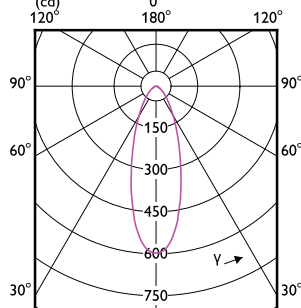

Latam Downlight

Order Code	Full Product Name	Initial chromaticity	Luminous flux tolerance
929002655101	SL052 SQ SPOT 070 4.2W 27K WH WV	((, 0.463, 0.42))	-10% / +25%
929002655301	SL052 SQ SPOT 070 4.2W 65K WH WV	((, 0.313, 0.337))	-10% / +25%

Order Code	Full Product Name	Initial chromaticity	Luminous flux tolerance
929002655701	SL052 SQ SPOT 070 6.2W 27K WH WV	((, 0.457, 0.41))	-10% / +25%
929002655901	SL052 SQ SPOT 070 6.2W 65K WH WV	((, 0.312, 0.328))	-10% / +25%

Over Time Performance (IEC Compliant)

Order Code	Full Product Name	Driver failure rate at 5000 h
929002654801	SL052 RD SPOT 070 4.2W 27K WH WV	5 %
929002655001	SL052 RD SPOT 070 4.2W 65K WH WV	5 %
929002655401	SL052 RD SPOT 070 6.2W 27K WH WV	5 %
929002655601	SL052 RD SPOT 070 6.2W 65K WH WV	5 %
929002655101	SL052 SQ SPOT 070 4.2W 27K WH WV	5 %
929002655301	SL052 SQ SPOT 070 4.2W 65K WH WV	5 %
929002655701	SL052 SQ SPOT 070 6.2W 27K WH WV	5 %
929002655901	SL052 SQ SPOT 070 6.2W 65K WH WV	5 %