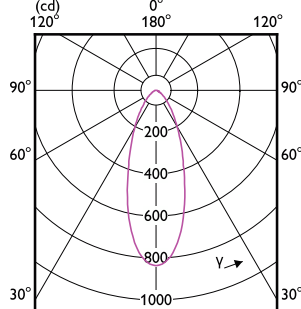

Latam Downlight

Order Code	Full Product Name	Initial chromaticity	Luminous flux tolerance
929002655101	SL052 SQ SPOT 070 4.2W 27K WH WV	((, 0.463, 0.42))	-10% / +25%
929002655301	SL052 SQ SPOT 070 4.2W 65K WH WV	((, 0.313, 0.337))	-10% / +25%

Order Code	Full Product Name	Initial chromaticity	Luminous flux tolerance
929002655701	SL052 SQ SPOT 070 6.2W 27K WH WV	((, 0.457, 0.41))	-10% / +25%
929002655901	SL052 SQ SPOT 070 6.2W 65K WH WV	((, 0.312, 0.328))	-10% / +25%

Over Time Performance (IEC Compliant)

Order Code	Full Product Name	Driver failure rate at 5000 h
929002654801	SL052 RD SPOT 070 4.2W 27K WH WV	5 %
929002655001	SL052 RD SPOT 070 4.2W 65K WH WV	5 %
929002655401	SL052 RD SPOT 070 6.2W 27K WH WV	5 %
929002655601	SL052 RD SPOT 070 6.2W 65K WH WV	5 %
929002655101	SL052 SQ SPOT 070 4.2W 27K WH WV	5 %
929002655301	SL052 SQ SPOT 070 4.2W 65K WH WV	5 %
929002655701	SL052 SQ SPOT 070 6.2W 27K WH WV	5 %
929002655901	SL052 SQ SPOT 070 6.2W 65K WH WV	5 %