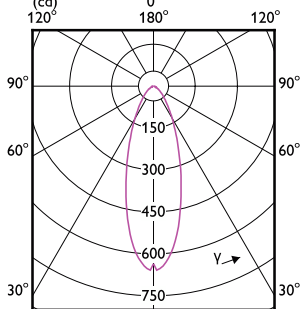

Latam Downlight

Order Code	Full Product Name	Initial chromaticity	Luminous flux tolerance
929002655101	SL052 SQ SPOT 070 4.2W 27K WH WV	((, 0.463, 0.42))	-10% / +25%
929002655301	SL052 SQ SPOT 070 4.2W 65K WH WV	((, 0.313, 0.337))	-10% / +25%

Order Code	Full Product Name	Initial chromaticity	Luminous flux tolerance
929002655701	SL052 SQ SPOT 070 6.2W 27K WH WV	((, 0.457, 0.41))	-10% / +25%
929002655901	SL052 SQ SPOT 070 6.2W 65K WH WV	((, 0.312, 0.328))	-10% / +25%

Over Time Performance (IEC Compliant)

Order Code	Full Product Name	Driver failure rate at 5000 h
929002654801	SL052 RD SPOT 070 4.2W 27K WH WV	5 %
929002655001	SL052 RD SPOT 070 4.2W 65K WH WV	5 %
929002655401	SL052 RD SPOT 070 6.2W 27K WH WV	5 %
929002655601	SL052 RD SPOT 070 6.2W 65K WH WV	5 %
929002655101	SL052 SQ SPOT 070 4.2W 27K WH WV	5 %
929002655301	SL052 SQ SPOT 070 4.2W 65K WH WV	5 %
929002655701	SL052 SQ SPOT 070 6.2W 27K WH WV	5 %
929002655901	SL052 SQ SPOT 070 6.2W 65K WH WV	5 %