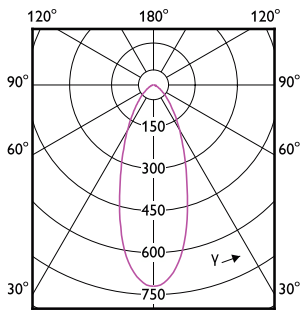

Latam Downlight

Order Code	Full Product Name	Initial chromaticity	Luminous flux tolerance
929002655101	SL052 SQ SPOT 070 4.2W 27K WH WV	((, 0.463, 0.42))	-10% / +25%
929002655301	SL052 SQ SPOT 070 4.2W 65K WH WV	((, 0.313, 0.337))	-10% / +25%

Order Code	Full Product Name	Initial chromaticity	Luminous flux tolerance
929002655701	SL052 SQ SPOT 070 6.2W 27K WH WV	((, 0.457, 0.41))	-10% / +25%
929002655901	SL052 SQ SPOT 070 6.2W 65K WH WV	((, 0.312, 0.328))	-10% / +25%

Over Time Performance (IEC Compliant)

Order Code	Full Product Name	Driver failure rate at 5000 h
929002654801	SL052 RD SPOT 070 4.2W 27K WH WV	5 %
929002655001	SL052 RD SPOT 070 4.2W 65K WH WV	5 %
929002655401	SL052 RD SPOT 070 6.2W 27K WH WV	5 %
929002655601	SL052 RD SPOT 070 6.2W 65K WH WV	5 %
929002655101	SL052 SQ SPOT 070 4.2W 27K WH WV	5 %
929002655301	SL052 SQ SPOT 070 4.2W 65K WH WV	5 %
929002655701	SL052 SQ SPOT 070 6.2W 27K WH WV	5 %
929002655901	SL052 SQ SPOT 070 6.2W 65K WH WV	5 %