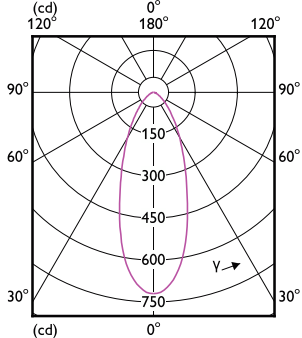

Latam Downlight

Order Code	Full Product Name	Initial chromaticity	Luminous flux tolerance
929002655101	SL052 SQ SPOT 070 4.2W 27K WH WV	((, 0.463, 0.42))	-10% / +25%
929002655301	SL052 SQ SPOT 070 4.2W 65K WH WV	((, 0.313, 0.337))	-10% / +25%

Order Code	Full Product Name	Initial chromaticity	Luminous flux tolerance
929002655701	SL052 SQ SPOT 070 6.2W 27K WH WV	((, 0.457, 0.41))	-10% / +25%
929002655901	SL052 SQ SPOT 070 6.2W 65K WH WV	((, 0.312, 0.328))	-10% / +25%

Over Time Performance (IEC Compliant)

Order Code	Full Product Name	Driver failure rate at 5000 h
929002654801	SL052 RD SPOT 070 4.2W 27K WH WV	5 %
929002655001	SL052 RD SPOT 070 4.2W 65K WH WV	5 %
929002655401	SL052 RD SPOT 070 6.2W 27K WH WV	5 %
929002655601	SL052 RD SPOT 070 6.2W 65K WH WV	5 %
929002655101	SL052 SQ SPOT 070 4.2W 27K WH WV	5 %
929002655301	SL052 SQ SPOT 070 4.2W 65K WH WV	5 %
929002655701	SL052 SQ SPOT 070 6.2W 27K WH WV	5 %
929002655901	SL052 SQ SPOT 070 6.2W 65K WH WV	5 %