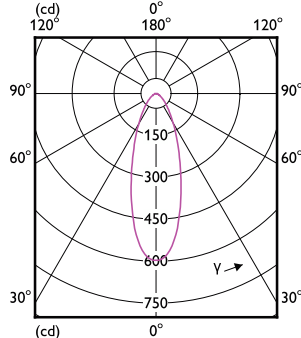

Latam Downlight

Order Code	Full Product Name	Initial chromaticity	Luminous flux tolerance
929002655101	SL052 SQ SPOT 070 4.2W 27K WH WV	((, 0.463, 0.42))	-10% / +25%
929002655301	SL052 SQ SPOT 070 4.2W 65K WH WV	((, 0.313, 0.337))	-10% / +25%

Order Code	Full Product Name	Initial chromaticity	Luminous flux tolerance
929002655701	SL052 SQ SPOT 070 6.2W 27K WH WV	((, 0.457, 0.41))	-10% / +25%
929002655901	SL052 SQ SPOT 070 6.2W 65K WH WV	((, 0.312, 0.328))	-10% / +25%

Over Time Performance (IEC Compliant)

Order Code	Full Product Name	Driver failure rate at 5000 h
929002654801	SL052 RD SPOT 070 4.2W 27K WH WV	5 %
929002655001	SL052 RD SPOT 070 4.2W 65K WH WV	5 %
929002655401	SL052 RD SPOT 070 6.2W 27K WH WV	5 %
929002655601	SL052 RD SPOT 070 6.2W 65K WH WV	5 %
929002655101	SL052 SQ SPOT 070 4.2W 27K WH WV	5 %
929002655301	SL052 SQ SPOT 070 4.2W 65K WH WV	5 %
929002655701	SL052 SQ SPOT 070 6.2W 27K WH WV	5 %
929002655901	SL052 SQ SPOT 070 6.2W 65K WH WV	5 %