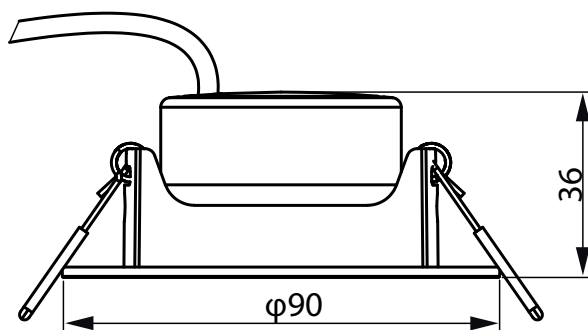

## Dimensional drawing

General Information	
Driver included	Yes
Light source replaceable	No
Number of gear units	1 unit
Light Technical	
Color rendering index (CRI)	80
Optic type	Narrow beam
Operating and Electrical	
Protection class IEC	Safety class II
Input Voltage	110 to 240 V
Suitable for random switching	No
Controls and Dimming	
Dimmable	No
Mechanical and Housing	
Housing Color	White
Mech. impact protection code	IK03
Ingress protection code	IP20
Approval and Application	
Ambient temperature range	-20 to +40 °C
Flammability mark	For mounting on normally flammable surfaces
Glow-wire test	Temperature 650 °C, duration 30 s