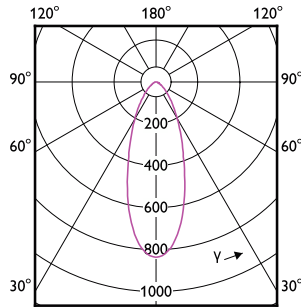

Latam Downlight

Order Code	Full Product Name	Initial chromaticity	Luminous flux tolerance
929002655101	SL052 SQ SPOT 070 4.2W 27K WH WV	((, 0.463, 0.42))	-10% / +25%
929002655301	SL052 SQ SPOT 070 4.2W 65K WH WV	((, 0.313, 0.337))	-10% / +25%

Order Code	Full Product Name	Initial chromaticity	Luminous flux tolerance
929002655701	SL052 SQ SPOT 070 6.2W 27K WH WV	((, 0.457, 0.41))	-10% / +25%
929002655901	SL052 SQ SPOT 070 6.2W 65K WH WV	((, 0.312, 0.328))	-10% / +25%

Over Time Performance (IEC Compliant)

Order Code	Full Product Name	Driver failure rate at 5000 h
929002654801	SL052 RD SPOT 070 4.2W 27K WH WV	5 %
929002655001	SL052 RD SPOT 070 4.2W 65K WH WV	5 %
929002655401	SL052 RD SPOT 070 6.2W 27K WH WV	5 %
929002655601	SL052 RD SPOT 070 6.2W 65K WH WV	5 %
929002655101	SL052 SQ SPOT 070 4.2W 27K WH WV	5 %
929002655301	SL052 SQ SPOT 070 4.2W 65K WH WV	5 %
929002655701	SL052 SQ SPOT 070 6.2W 27K WH WV	5 %
929002655901	SL052 SQ SPOT 070 6.2W 65K WH WV	5 %