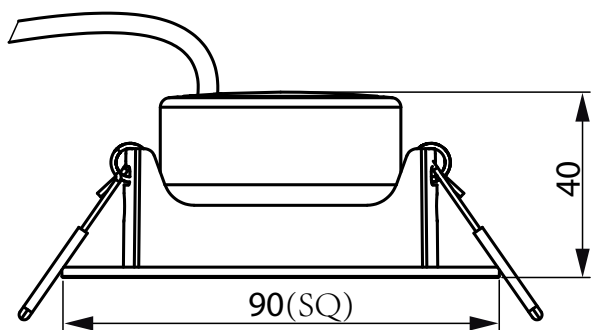

## Dimensional drawing

General Information	
Driver included	Yes
Light source replaceable	No
Number of gear units	1 unit
Light Technical	
Color rendering index (CRI)	80
Optic type	Narrow beam
Operating and Electrical	
Protection class IEC	Safety class II
Input Voltage	110 to 240 V
Suitable for random switching	No
Controls and Dimming	
Dimmable	No
Mechanical and Housing	
Housing Color	White
Mech. impact protection code	IK03
Ingress protection code	IP20
Approval and Application	
Ambient temperature range	-20 to +40 °C
Flammability mark	For mounting on normally flammable surfaces
Glow-wire test	Temperature 650 °C, duration 30 s