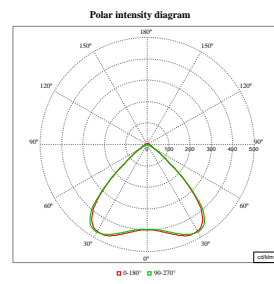

Polar Normal (separate) - WT475CI - 910925868297