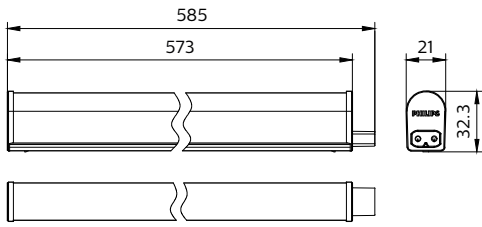

Application

- Hospitality
- Offices
- Residential

Versions

Dimensional drawing

Essential Smartbright T5 Batten

Dimensional drawing

Light Technical	
Color rendering index (CRI)	>70
Luminous Efficacy (rated) (Nom)	85 lm/W
Operating and Electrical	
Protection class IEC	Safety class II
Input Voltage	220 to 240 V
Line Frequency	50 or 60 Hz
Controls and Dimming	
Dimmable	No
Mechanical and Housing	
Optical cover type	Polycarbonate
Housing Color	White
Mech. impact protection code	IK02
Ingress protection code	IP20
Approval and Application	
Ambient temperature range	-20 to +40 °C
CE mark	No
Initial Performance (IEC Compliant)	
Luminous flux tolerance	+/-10%