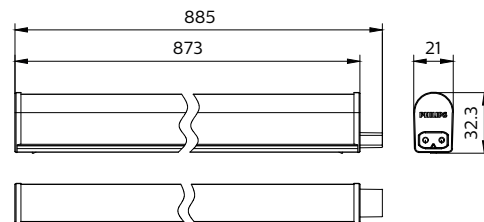

Application

- Hospitality
- Offices
- Residential

Versions

Dimensional drawing

Essential Smartbright T5 Batten

Dimensional drawing

Light Technical	
Color rendering index (CRI)	>70
Luminous Efficacy (rated) (Nom)	85 lm/W
Operating and Electrical	
Protection class IEC	Safety class II
Input Voltage	220 to 240 V
Line Frequency	50 or 60 Hz
Controls and Dimming	
Dimmable	No
Mechanical and Housing	
Optical cover type	Polycarbonate
Housing Color	White
Mech. impact protection code	IK02
Ingress protection code	IP20
Approval and Application	
Ambient temperature range	-20 to +40 °C
CE mark	No
Initial Performance (IEC Compliant)	
Luminous flux tolerance	+/-10%