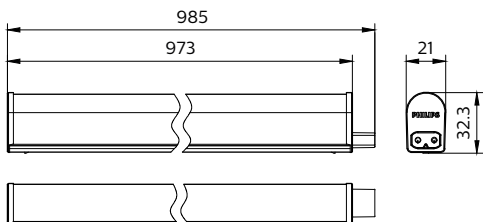

Application

- Hospitality
- Offices
- Residential

Versions

Dimensional drawing

Essential Smartbright T5 Batten

Dimensional drawing

Light Technical	
Color rendering index (CRI)	>70
Luminous Efficacy (rated) (Nom)	85 lm/W
Operating and Electrical	
Protection class IEC	Safety class II
Input Voltage	220 to 240 V
Line Frequency	50 or 60 Hz
Controls and Dimming	
Dimmable	No
Mechanical and Housing	
Optical cover type	Polycarbonate
Housing Color	White
Mech. impact protection code	IK02
Ingress protection code	IP20
Approval and Application	
Ambient temperature range	-20 to +40 °C
CE mark	No
Initial Performance (IEC Compliant)	
Luminous flux tolerance	+/-10%