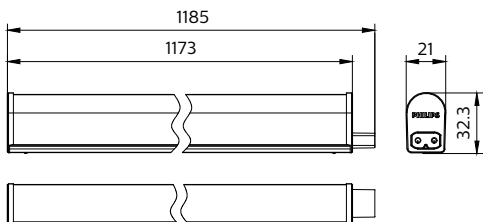

Application

- Hospitality
- Offices
- Residential

Versions

Dimensional drawing

Essential Smartbright T5 Batten

Dimensional drawing

Light Technical	
Color rendering index (CRI)	>70
Luminous Efficacy (rated) (Nom)	85 lm/W
Operating and Electrical	
Protection class IEC	Safety class II
Input Voltage	220 to 240 V
Line Frequency	50 or 60 Hz
Controls and Dimming	
Dimmable	No
Mechanical and Housing	
Optical cover type	Polycarbonate
Housing Color	White
Mech. impact protection code	IK02
Ingress protection code	IP20
Approval and Application	
Ambient temperature range	-20 to +40 °C
CE mark	No
Initial Performance (IEC Compliant)	
Luminous flux tolerance	+/-10%