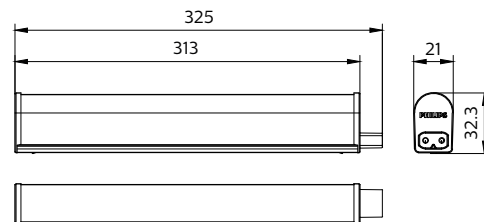

Application

- Hospitality
- Offices
- Residential

Versions

Dimensional drawing

Essential Smartbright T5 Batten

Dimensional drawing

Light Technical	
Color rendering index (CRI)	>70
Luminous Efficacy (rated) (Nom)	85 lm/W
Operating and Electrical	
Protection class IEC	Safety class II
Input Voltage	220 to 240 V
Line Frequency	50 or 60 Hz
Controls and Dimming	
Dimmable	No
Mechanical and Housing	
Optical cover type	Polycarbonate
Housing Color	White
Mech. impact protection code	IK02
Ingress protection code	IP20
Approval and Application	
Ambient temperature range	-20 to +40 °C
CE mark	No
Initial Performance (IEC Compliant)	
Luminous flux tolerance	+/-10%