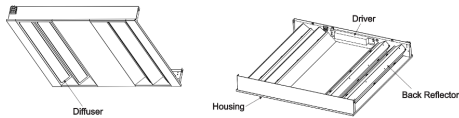

WingLine Troffer

Features

- Lumen Output: 2500/3000 lm
- UGR =19 & Compliance to EN-12464
- Available in 4000/5700/6500K CCT and 2500/3000lm
- Flicker Free Application with Ripple < 5%
- Over Voltage Cut-off in Driver
- Lifeclass of 50K hrs. @ 45°C ambient
- THD< 10% (PSU version only), PF>0.95, 4KV Surge Protection and EMI/EMC Compliant
- Class B serviceability
- Interact ready luminaire: Available in IA/IAO versions

Application

- Modern Workspaces
- Institutions
- Hospital
- Community centers

Warnings and Safety

- Meant for Indoor Application Only. Should not be used in outdoor environment.

Dimensional drawing

Product: WingLine Troffer
Type: RC480
Application: Indoor