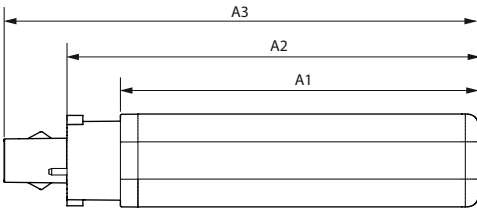

Versions

SPPR_MLEDGA_0028-Product photo

Dimensional drawing

| Product | D1 | D2 | A1 | A2 | A3 |
|------------------------------------|---------|---------|----------|--------|----------|
| CorePro LED PLC 6.5W 830 4P G24q-2 | 24.3 mm | 28.4 mm | 105.8 mm | 125 mm | 140.6 mm |
| CorePro LED PLC 6.5W 840 4P G24q-2 | 24.3 mm | 28.4 mm | 105.8 mm | 125 mm | 140.6 mm |