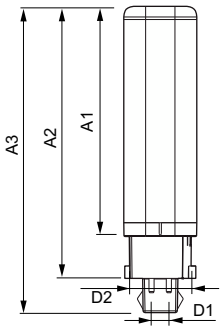

Versions

SPPR_MLEDGA_0028-Product photo

Dimensional drawing

| Product | D1 | D2 | A1 | A2 | A3 |
|------------------------------------|---------|---------|----------|--------|----------|
| CorePro LED PLC 6.5W 830 4P G24q-2 | 24.3 mm | 28.4 mm | 105.8 mm | 125 mm | 140.6 mm |
| CorePro LED PLC 6.5W 840 4P G24q-2 | 24.3 mm | 28.4 mm | 105.8 mm | 125 mm | 140.6 mm |

| Product | D1 | D2 | A1 | A2 | A3 |
|------------------------------------|---------|---------|----------|--------|----------|
| CorePro LED PLC 4.5W 830 4P G24q-1 | 24.3 mm | 28.4 mm | 95.8 mm | 115 mm | 130.6 mm |
| CorePro LED PLC 4.5W 840 4P G24q-1 | 24.3 mm | 28.4 mm | 95.8 mm | 115 mm | 130.6 mm |
| CorePro LED PLC 9W 830 4P G24q-3 | 24.3 mm | 28.4 mm | 128.8 mm | 148 mm | 163.6 mm |
| CorePro LED PLC 9W 840 4P G24q-3 | 24.3 mm | 28.4 mm | 128.8 mm | 148 mm | 163.6 mm |

| Product | D1 | D | A1 | A2 | A3 |
|------------------------------------|-------|-------|--------|--------|--------|
| CorePro LED PLC 5.5W 830 4P G24q-1 | 34 mm | 34 mm | 109 mm | 128 mm | 144 mm |
| CorePro LED PLC 5.5W 840 4P G24q-1 | 34 mm | 34 mm | 109 mm | 128 mm | 144 mm |
| CorePro LED PLC 6.5W 830 4P G24q-2 | 34 mm | 34 mm | 109 mm | 128 mm | 144 mm |
| CorePro LED PLC 6.5W 840 4P G24q-2 | 34 mm | 34 mm | 109 mm | 128 mm | 144 mm |
| CorePro LED PLC 9.5W 830 4P G24q-3 | 34 mm | 34 mm | 129 mm | 148 mm | 164 mm |
| CorePro LED PLC 9.5W 840 4P G24q-3 | 34 mm | 34 mm | 129 mm | 148 mm | 164 mm |