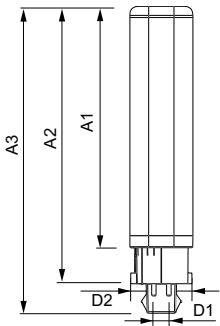

Versions

SPPR_MLEDGA_0028-Product photo

Dimensional drawing

| Product | D1 | D2 | A1 | A2 | A3 |
|------------------------------------|---------|---------|----------|--------|----------|
| CorePro LED PLC 6.5W 830 4P G24q-2 | 24.3 mm | 28.4 mm | 105.8 mm | 125 mm | 140.6 mm |
| CorePro LED PLC 6.5W 840 4P G24q-2 | 24.3 mm | 28.4 mm | 105.8 mm | 125 mm | 140.6 mm |

| Product | D1 | D2 | A1 | A2 | A3 |
|------------------------------------|---------|---------|----------|--------|----------|
| CorePro LED PLC 4.5W 830 4P G24q-1 | 24.3 mm | 28.4 mm | 95.8 mm | 115 mm | 130.6 mm |
| CorePro LED PLC 4.5W 840 4P G24q-1 | 24.3 mm | 28.4 mm | 95.8 mm | 115 mm | 130.6 mm |
| CorePro LED PLC 9W 830 4P G24q-3 | 24.3 mm | 28.4 mm | 128.8 mm | 148 mm | 163.6 mm |
| CorePro LED PLC 9W 840 4P G24q-3 | 24.3 mm | 28.4 mm | 128.8 mm | 148 mm | 163.6 mm |

| Product | D1 | D | A1 | A2 | A3 |
|------------------------------------|-------|-------|--------|--------|--------|
| CorePro LED PLC 5.5W 830 4P G24q-1 | 34 mm | 34 mm | 109 mm | 128 mm | 144 mm |
| CorePro LED PLC 5.5W 840 4P G24q-1 | 34 mm | 34 mm | 109 mm | 128 mm | 144 mm |
| CorePro LED PLC 6.5W 830 4P G24q-2 | 34 mm | 34 mm | 109 mm | 128 mm | 144 mm |
| CorePro LED PLC 6.5W 840 4P G24q-2 | 34 mm | 34 mm | 109 mm | 128 mm | 144 mm |
| CorePro LED PLC 9.5W 830 4P G24q-3 | 34 mm | 34 mm | 129 mm | 148 mm | 164 mm |
| CorePro LED PLC 9.5W 840 4P G24q-3 | 34 mm | 34 mm | 129 mm | 148 mm | 164 mm |