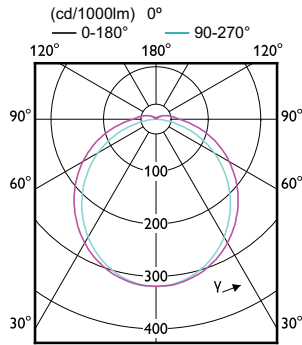

CorePro LED PLC 2P

Order Code	Full Product Name	Ambient temperature range	Energy Consumption kWh/1000 h
929003757402	CorePro LED PLC 8.9W 830 2P G24d-3	-20 to +35 °C	9 kWh
929003757408	LED PLC 8.9W 830 2P G24d-3	-20 to +35 °C	-
929003757502	CorePro LED PLC 8.9W 840 2P G24d-3	-20 to +35 °C	9 kWh
929003757508	LED PLC 8.9W 840 2P G24d-3	-20 to +35 °C	-
929002440208	LED PLC 11W 830 2P G24D	-20 °C to 45 °C	- kWh
929002440308	LED PLC 11W 840 2P G24D	-20 °C to 45 °C	- kWh
929002440408	LED PLC 11W 865 2P G24D	-20 °C to 45 °C	- kWh