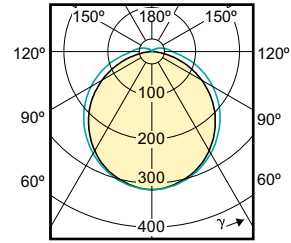

CorePro LED PLC 2P

Order Code	Full Product Name	Ambient temperature range	Energy Consumption kWh/1000 h
929003757402	CorePro LED PLC 8.9W 830 2P G24d-3	-20 to +35 °C	9 kWh
929003757408	LED PLC 8.9W 830 2P G24d-3	-20 to +35 °C	-
929003757502	CorePro LED PLC 8.9W 840 2P G24d-3	-20 to +35 °C	9 kWh
929003757508	LED PLC 8.9W 840 2P G24d-3	-20 to +35 °C	-
929002440208	LED PLC 11W 830 2P G24D	-20 °C to 45 °C	- kWh
929002440308	LED PLC 11W 840 2P G24D	-20 °C to 45 °C	- kWh
929002440408	LED PLC 11W 865 2P G24D	-20 °C to 45 °C	- kWh