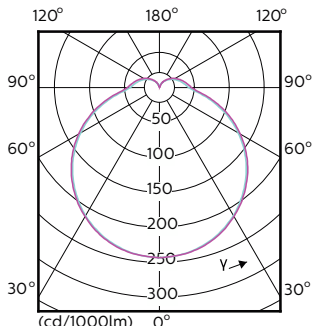

CorePro LED PLC 2P

Order Code	Full Product Name	Ambient temperature range	Energy Consumption kWh/1000 h
929003757402	CorePro LED PLC 8.9W 830 2P G24d-3	-20 to +35 °C	9 kWh
929003757408	LED PLC 8.9W 830 2P G24d-3	-20 to +35 °C	-
929003757502	CorePro LED PLC 8.9W 840 2P G24d-3	-20 to +35 °C	9 kWh
929003757508	LED PLC 8.9W 840 2P G24d-3	-20 to +35 °C	-
929002440208	LED PLC 11W 830 2P G24D	-20 °C to 45 °C	- kWh
929002440308	LED PLC 11W 840 2P G24D	-20 °C to 45 °C	- kWh
929002440408	LED PLC 11W 865 2P G24D	-20 °C to 45 °C	- kWh