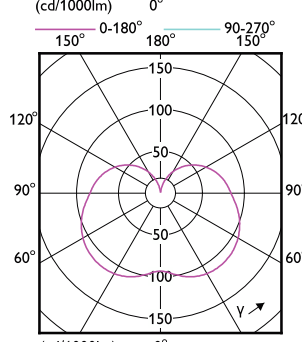

CorePro LED PLC 2P

Order Code	Full Product Name	Ambient temperature range	Energy Consumption kWh/1000 h
929003757402	CorePro LED PLC 8.9W 830 2P G24d-3	-20 to +35 °C	9 kWh
929003757408	LED PLC 8.9W 830 2P G24d-3	-20 to +35 °C	-
929003757502	CorePro LED PLC 8.9W 840 2P G24d-3	-20 to +35 °C	9 kWh
929003757508	LED PLC 8.9W 840 2P G24d-3	-20 to +35 °C	-
929002440208	LED PLC 11W 830 2P G24D	-20 °C to 45 °C	- kWh
929002440308	LED PLC 11W 840 2P G24D	-20 °C to 45 °C	- kWh
929002440408	LED PLC 11W 865 2P G24D	-20 °C to 45 °C	- kWh