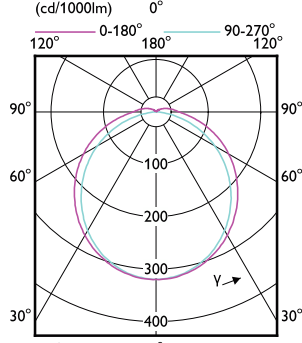

CorePro LED PLC 2P

Order Code	Full Product Name	Ambient temperature range	Energy Consumption kWh/1000 h
929003757402	CorePro LED PLC 8.9W 830 2P G24d-3	-20 to +35 °C	9 kWh
929003757408	LED PLC 8.9W 830 2P G24d-3	-20 to +35 °C	-
929003757502	CorePro LED PLC 8.9W 840 2P G24d-3	-20 to +35 °C	9 kWh
929003757508	LED PLC 8.9W 840 2P G24d-3	-20 to +35 °C	-
929002440208	LED PLC 11W 830 2P G24D	-20 °C to 45 °C	- kWh
929002440308	LED PLC 11W 840 2P G24D	-20 °C to 45 °C	- kWh
929002440408	LED PLC 11W 865 2P G24D	-20 °C to 45 °C	- kWh