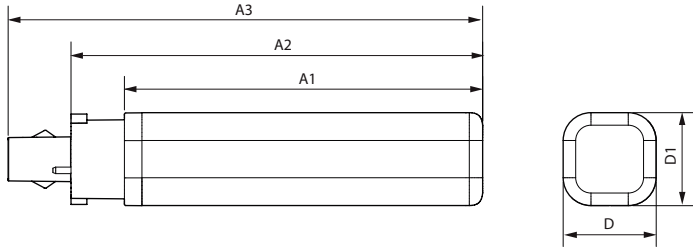

Dimensional drawing

Product	D1	D	A1	A2	A3
CorePro LED PLC 5.9W 830 2P G24d-1	34 mm		95 mm	115 mm	138 mm
CorePro LED PLC 5.9W 840 2P G24d-1	34 mm		106 mm	125 mm	148 mm
CorePro LED PLC 6.9W 830 2P G24d-2	34 mm		106 mm	125 mm	148 mm
CorePro LED PLC 6.9W 840 2P G24d-2	34 mm		129 mm	148 mm	171 mm
CorePro LED PLC 8.9W 830 2P G24d-3	34 mm	129 mm	148 mm	171 mm	
CorePro LED PLC 8.9W 840 2P G24d-3	34 mm	95 mm	115 mm	138 mm	
LED PLC 5.9W 830 2P G24d-1	34 mm	34 mm	95 mm	115 mm	138 mm
LED PLC 6.9W 830 2P G24d-2	34 mm	34 mm	106 mm	125 mm	148 mm
LED PLC 6.9W 840 2P G24d-2	34 mm	34 mm	106 mm	125 mm	148 mm
LED PLC 6.9W 865 2P G24d-2	34 mm	34 mm	106 mm	125 mm	148 mm
LED PLC 8.9W 830 2P G24d-3	34 mm	34 mm	129 mm	148 mm	171 mm
LED PLC 8.9W 840 2P G24d-3	34 mm	34 mm	129 mm	148 mm	171 mm
LED PLC 8.9W 865 2P G24d-3	34 mm	34 mm	129 mm	148 mm	171 mm