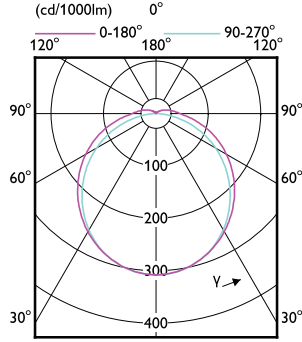

CorePro LED PLC 2P

Order Code	Full Product Name	Ambient temperature range	Energy Consumption kWh/1000 h
929003757402	CorePro LED PLC 8.9W 830 2P G24d-3	-20 to +35 °C	9 kWh
929003757408	LED PLC 8.9W 830 2P G24d-3	-20 to +35 °C	-
929003757502	CorePro LED PLC 8.9W 840 2P G24d-3	-20 to +35 °C	9 kWh
929003757508	LED PLC 8.9W 840 2P G24d-3	-20 to +35 °C	-
929002440208	LED PLC 11W 830 2P G24D	-20 °C to 45 °C	- kWh
929002440308	LED PLC 11W 840 2P G24D	-20 °C to 45 °C	- kWh
929002440408	LED PLC 11W 865 2P G24D	-20 °C to 45 °C	- kWh