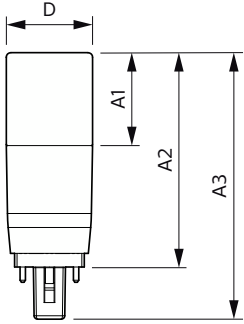

CorePro LED PLC 2P

Dimensional drawing

Product	D	A1	A2	A3
LED PLC 7.5W 830 2P G24d	37.2 mm	40 mm	92.5 mm	115 mm
LED PLC 7.5W 830 2P G24d	37.2 mm	40 mm	92.5 mm	115 mm
LED PLC 7.5W 840 2P G24d	37.2 mm	40 mm	92.5 mm	115 mm
LED PLC 7.5W 840 2P G24d	37.2 mm	40 mm	92.5 mm	115 mm
LED PLC 7.5W 865 2P G24d	37.2 mm	40 mm	92.5 mm	115 mm
LED PLC 7.5W 865 2P G24d	37.2 mm	40 mm	92.5 mm	115 mm
LED PLC 9W 830 2P G24d	37.2 mm	40 mm	92.5 mm	115 mm
LED PLC 9W 830 2P G24d	37.2 mm	40 mm	92.5 mm	115 mm
LED PLC 9W 840 2P G24d	37.2 mm	40 mm	92.5 mm	115 mm
LED PLC 9W 840 2P G24d	37.2 mm	40 mm	92.5 mm	115 mm
LED PLC 9W 865 2P G24d	37.2 mm	40 mm	92.5 mm	115 mm
LED PLC 9W 865 2P G24d	37.2 mm	40 mm	92.5 mm	115 mm

Product	D1	D	A1	A2	A3
LED PLC 11W 830 2P G24D	135 mm	44.5 mm	113 mm	120 mm	135 mm
LED PLC 11W 840 2P G24D	135 mm	44.5 mm	113 mm	120 mm	135 mm
LED PLC 11W 865 2P G24D	135 mm	44.5 mm	113 mm	120 mm	135 mm

General Information	
Switching Cycle	50,000
Light Technical	
LLMF At End Of Nominal Lifetime (Nom)	70 %
Operating and Electrical	
Input Frequency	50 to 60 Hz
Starting Time (Nom)	0.5 s
Controls and Dimming	
Dimmable	No
Mechanical and Housing	
Bulb Shape	PL-C

General Information

Order Code	Full Product Name	Cap-Base	Nominal lifetime
929001878908	LED PLC 7.5W 830 2P G24d	G24d	15,000 hour(s)
929001878910	LED PLC 7.5W 830 2P G24d	G24d	15,000 hour(s)
929001879008	LED PLC 7.5W 840 2P G24d	G24d	15,000 hour(s)
929001879010	LED PLC 7.5W 840 2P G24d	G24d	15,000 hour(s)

Order Code	Full Product Name	Cap-Base	Nominal lifetime
929001879108	LED PLC 7.5W 865 2P G24d	G24d	15,000 hour(s)
929001879110	LED PLC 7.5W 865 2P G24d	G24d	15,000 hour(s)
929001879208	LED PLC 9W 830 2P G24d	G24d	15,000 hour(s)
929001879210	LED PLC 9W 830 2P G24d	G24d	15,000 hour(s)