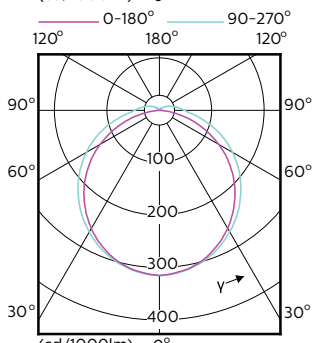

CorePro LED PLC 2P

Order Code	Full Product Name	Ambient temperature range	Energy Consumption kWh/1000 h
929003757402	CorePro LED PLC 8.9W 830 2P G24d-3	-20 to +35 °C	9 kWh
929003757408	LED PLC 8.9W 830 2P G24d-3	-20 to +35 °C	-
929003757502	CorePro LED PLC 8.9W 840 2P G24d-3	-20 to +35 °C	9 kWh
929003757508	LED PLC 8.9W 840 2P G24d-3	-20 to +35 °C	-
929002440208	LED PLC 11W 830 2P G24D	-20 °C to 45 °C	- kWh
929002440308	LED PLC 11W 840 2P G24D	-20 °C to 45 °C	- kWh
929002440408	LED PLC 11W 865 2P G24D	-20 °C to 45 °C	- kWh