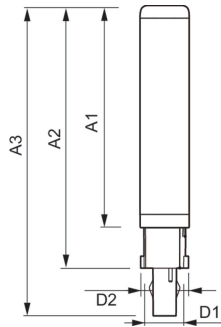

Dimensional drawing

Product	D1	D	A1	A2	A3
CorePro LED PLC 5.9W 830 2P G24d-1	34 mm		95 mm	115 mm	138 mm
CorePro LED PLC 5.9W 840 2P G24d-1	34 mm		106 mm	125 mm	148 mm
CorePro LED PLC 6.9W 830 2P G24d-2	34 mm		106 mm	125 mm	148 mm
CorePro LED PLC 6.9W 840 2P G24d-2	34 mm		129 mm	148 mm	171 mm
CorePro LED PLC 8.9W 830 2P G24d-3	34 mm	129 mm	148 mm	171 mm	
CorePro LED PLC 8.9W 840 2P G24d-3	34 mm	95 mm	115 mm	138 mm	
LED PLC 5.9W 830 2P G24d-1	34 mm	34 mm	95 mm	115 mm	138 mm
LED PLC 6.9W 830 2P G24d-2	34 mm	34 mm	106 mm	125 mm	148 mm
LED PLC 6.9W 840 2P G24d-2	34 mm	34 mm	106 mm	125 mm	148 mm
LED PLC 6.9W 865 2P G24d-2	34 mm	34 mm	106 mm	125 mm	148 mm
LED PLC 8.9W 830 2P G24d-3	34 mm	34 mm	129 mm	148 mm	171 mm
LED PLC 8.9W 840 2P G24d-3	34 mm	34 mm	129 mm	148 mm	171 mm
LED PLC 8.9W 865 2P G24d-3	34 mm	34 mm	129 mm	148 mm	171 mm

Product	D1	D2	A1	A2	A3
CorePro LED PLC 6.5W 830 2P G24d-2	24.3 mm	28.4 mm	105.8 mm	125 mm	147.6 mm
CorePro LED PLC 6.5W 840 2P G24d-2	24.3 mm	28.4 mm	105.8 mm	125 mm	147.6 mm
LED PLC 6.5W 830 2P G24d-2	24.3 mm	28.4 mm	105.8 mm	125 mm	147.6 mm
LED PLC 6.5W 840 2P G24d-2	24.3 mm	28.4 mm	105.8 mm	125 mm	147.6 mm
LED PLC 6.5W 865 2P G24d-2	24.3 mm	28.4 mm	105.8 mm	125 mm	147.6 mm