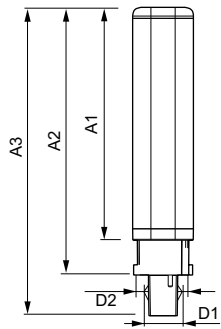

Dimensional drawing

Product	D1	D	A1	A2	A3
CorePro LED PLC 5.9W 830 2P G24d-1	34 mm		95 mm	115 mm	138 mm
CorePro LED PLC 5.9W 840 2P G24d-1	34 mm		106 mm	125 mm	148 mm
CorePro LED PLC 6.9W 830 2P G24d-2	34 mm		106 mm	125 mm	148 mm
CorePro LED PLC 6.9W 840 2P G24d-2	34 mm		129 mm	148 mm	171 mm
CorePro LED PLC 8.9W 830 2P G24d-3	34 mm	129 mm	148 mm	171 mm	
CorePro LED PLC 8.9W 840 2P G24d-3	34 mm	95 mm	115 mm	138 mm	
LED PLC 5.9W 830 2P G24d-1	34 mm	34 mm	95 mm	115 mm	138 mm
LED PLC 6.9W 830 2P G24d-2	34 mm	34 mm	106 mm	125 mm	148 mm
LED PLC 6.9W 840 2P G24d-2	34 mm	34 mm	106 mm	125 mm	148 mm
LED PLC 6.9W 865 2P G24d-2	34 mm	34 mm	106 mm	125 mm	148 mm
LED PLC 8.9W 830 2P G24d-3	34 mm	34 mm	129 mm	148 mm	171 mm
LED PLC 8.9W 840 2P G24d-3	34 mm	34 mm	129 mm	148 mm	171 mm
LED PLC 8.9W 865 2P G24d-3	34 mm	34 mm	129 mm	148 mm	171 mm

Product	D1	D2	A1	A2	A3
CorePro LED PLC 6.5W 830 2P G24d-2	24.3 mm	28.4 mm	105.8 mm	125 mm	147.6 mm
CorePro LED PLC 6.5W 840 2P G24d-2	24.3 mm	28.4 mm	105.8 mm	125 mm	147.6 mm
LED PLC 6.5W 830 2P G24d-2	24.3 mm	28.4 mm	105.8 mm	125 mm	147.6 mm
LED PLC 6.5W 840 2P G24d-2	24.3 mm	28.4 mm	105.8 mm	125 mm	147.6 mm
LED PLC 6.5W 865 2P G24d-2	24.3 mm	28.4 mm	105.8 mm	125 mm	147.6 mm

Product	D1	D2	A1	A2	A3
CorePro LED PLC 4.5W 830 2P G24d-1	24.3 mm	28.4 mm	95.8 mm	115 mm	137.6 mm
CorePro LED PLC 4.5W 840 2P G24d-1	24.3 mm	28.4 mm	95.8 mm	115 mm	137.6 mm
CorePro LED PLC 8.5W 830 2P G24d-3	24.3 mm	28.4 mm	128.8 mm	148 mm	170.6 mm
CorePro LED PLC 8.5W 840 2P G24d-3	24.3 mm	28.4 mm	128.8 mm	148 mm	170.6 mm
LED PLC 4.5W 830 2P G24d-1	24.3 mm	28.4 mm	95.8 mm	115 mm	137.6 mm
LED PLC 8.5W 830 2P G24d-3	24.3 mm	28.4 mm	128.8 mm	148 mm	170.6 mm
LED PLC 8.5W 840 2P G24d-3	24.3 mm	28.4 mm	128.8 mm	148 mm	170.6 mm
LED PLC 8.5W 865 2P G24d-3	24.3 mm	28.4 mm	128.8 mm	148 mm	170.6 mm