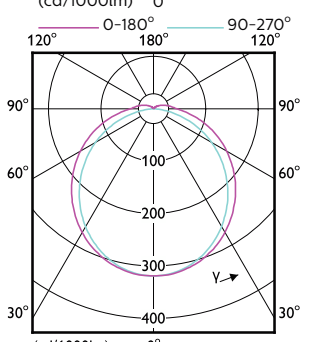

CorePro LED PLC 2P

Order Code	Full Product Name	Ambient temperature range	Energy Consumption kWh/1000 h
929003757402	CorePro LED PLC 8.9W 830 2P G24d-3	-20 to +35 °C	9 kWh
929003757408	LED PLC 8.9W 830 2P G24d-3	-20 to +35 °C	-
929003757502	CorePro LED PLC 8.9W 840 2P G24d-3	-20 to +35 °C	9 kWh
929003757508	LED PLC 8.9W 840 2P G24d-3	-20 to +35 °C	-
929002440208	LED PLC 11W 830 2P G24D	-20 °C to 45 °C	- kWh
929002440308	LED PLC 11W 840 2P G24D	-20 °C to 45 °C	- kWh
929002440408	LED PLC 11W 865 2P G24D	-20 °C to 45 °C	- kWh