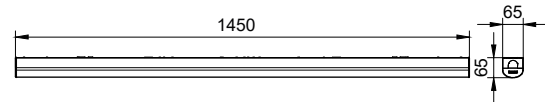

Coreline Slim Batten

Application

- Offices
- Residential
- Parking Garages

Versions

BN126C LED41S L1200

BN126C LED22S L600

Dimensional drawing

Coreline Slim Batten