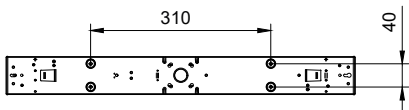

Coreline Slim Batten

Application

- Offices
- Residential
- Parking Garages

Versions

BN126C LED41S L1200

BN126C LED22S L600

Dimensional drawing

Coreline Slim Batten