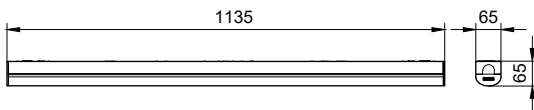

Coreline Slim Batten

Application

- Offices
- Residential
- Parking Garages

Versions

BN126C LED41S L1200

BN126C LED22S L600

Dimensional drawing

Coreline Slim Batten