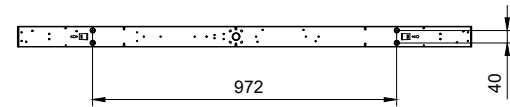

Coreline Slim Batten

Application

- Offices
- Residential
- Parking Garages

Versions

BN126C LED41S L1200

BN126C LED22S L600

Dimensional drawing

Coreline Slim Batten