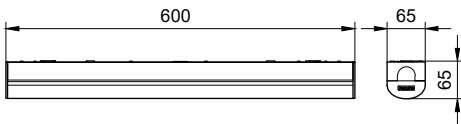

Coreline Slim Batten

Application

- Offices
- Residential
- Parking Garages

Versions

BN126C LED41S L1200

BN126C LED22S L600

Dimensional drawing

Coreline Slim Batten