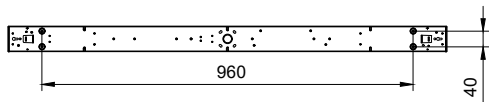

Coreline Slim Batten

Application

- Offices
- Residential
- Parking Garages

Versions

BN126C LED41S L1200

BN126C LED22S L600

Dimensional drawing

Coreline Slim Batten