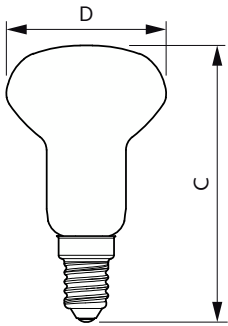

Dimensional drawing

Product	D	C
ESS LEDspot 6W 640lm E14 R50 840	50 mm	86 mm