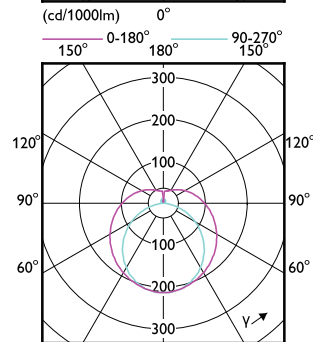

MASTER LEDtube Mains T5

Order Code	Full Product Name	Ambient temperature range	Energy Consumption kWh/1000 h
929003044202	MAS LEDtube 600mm HE 8W 840 T5 EU	-20 to +45 °C	8 kWh
929003044302	MAS LEDtube 600mm HE 8W 865 T5 EU	-20 to +45 °C	8 kWh
929003044402	MAS LEDtube 1200mm HE 16.5W 830 T5 EU	-20 to +45 °C	17 kWh
929003044502	MAS LEDtube 1200mm HE 16.5W 840 T5 EU	-20 to +45 °C	17 kWh
929003044602	MAS LEDtube 1200mm HE 16.5W 865 T5 EU	-20 to +45 °C	17 kWh
929003532412	MAS LEDtube 1200mm HO 26W 830 G5 VWV BR	-20 to +45 °C	-
929003532512	MAS LEDtube 1200mm HO 26W 840 G5 VWV BR	-20 to +45 °C	-
929003532612	MAS LEDtube 1200mm HO 26W 865 G5 VWV BR	-20 to +45 °C	-
929003734002	MAS LEDtube 900mm HE 11.5W 830 T5 EU	-20 to +45 °C	12 kWh
929003734102	MAS LEDtube 900mm HE 11.5W 840 T5 EU	-20 to +45 °C	12 kWh
929003734202	MAS LEDtube 900mm HE 11.5W 865 T5 EU	-20 to +45 °C	12 kWh
929003734302	MAS LEDtube 600mm HO 10.5W 830 T5	-20 to +45 °C	11 kWh
929003734402	MAS LEDtube 600mm HO 10.5W 840 T5	-20 to +45 °C	11 kWh
929003734502	MAS LEDtube 600mm HO 10.5W 865 T5	-20 to +45 °C	11 kWh
929003734602	MAS LEDtube 900mm HO 18.5W 830 T5	-20 to +45 °C	19 kWh
929003734702	MAS LEDtube 900mm HO 18.5W 840 T5	-20 to +45 °C	19 kWh
929003734802	MAS LEDtube 900mm HO 18.5W 865 T5	-20 to +45 °C	19 kWh
929003795402	MAS LEDtube 600mm HE 7W 830 T5 EU	-20 to +45 °C	7 kWh
929003795502	MAS LEDtube 600mm HE 7W 840 T5 EU	-20 to +45 °C	7 kWh
929003795602	MAS LEDtube 600mm HE 7W 865 T5 EU	-20 to +45 °C	7 kWh