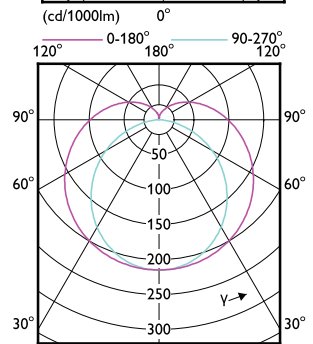

MASTER LEDtube Mains T5

Order Code	Full Product Name	Ambient temperature range	Energy Consumption kWh/1000 h
929003044202	MAS LEDtube 600mm HE 8W 840 T5 EU	-20 to +45 °C	8 kWh
929003044302	MAS LEDtube 600mm HE 8W 865 T5 EU	-20 to +45 °C	8 kWh
929003044402	MAS LEDtube 1200mm HE 16.5W 830 T5 EU	-20 to +45 °C	17 kWh
929003044502	MAS LEDtube 1200mm HE 16.5W 840 T5 EU	-20 to +45 °C	17 kWh
929003044602	MAS LEDtube 1200mm HE 16.5W 865 T5 EU	-20 to +45 °C	17 kWh
929003532412	MAS LEDtube 1200mm HO 26W 830 G5 VWV BR	-20 to +45 °C	-
929003532512	MAS LEDtube 1200mm HO 26W 840 G5 VWV BR	-20 to +45 °C	-
929003532612	MAS LEDtube 1200mm HO 26W 865 G5 VWV BR	-20 to +45 °C	-
929003734002	MAS LEDtube 900mm HE 11.5W 830 T5 EU	-20 to +45 °C	12 kWh
929003734102	MAS LEDtube 900mm HE 11.5W 840 T5 EU	-20 to +45 °C	12 kWh
929003734202	MAS LEDtube 900mm HE 11.5W 865 T5 EU	-20 to +45 °C	12 kWh
929003734302	MAS LEDtube 600mm HO 10.5W 830 T5	-20 to +45 °C	11 kWh
929003734402	MAS LEDtube 600mm HO 10.5W 840 T5	-20 to +45 °C	11 kWh
929003734502	MAS LEDtube 600mm HO 10.5W 865 T5	-20 to +45 °C	11 kWh
929003734602	MAS LEDtube 900mm HO 18.5W 830 T5	-20 to +45 °C	19 kWh
929003734702	MAS LEDtube 900mm HO 18.5W 840 T5	-20 to +45 °C	19 kWh
929003734802	MAS LEDtube 900mm HO 18.5W 865 T5	-20 to +45 °C	19 kWh
929003795402	MAS LEDtube 600mm HE 7W 830 T5 EU	-20 to +45 °C	7 kWh
929003795502	MAS LEDtube 600mm HE 7W 840 T5 EU	-20 to +45 °C	7 kWh
929003795602	MAS LEDtube 600mm HE 7W 865 T5 EU	-20 to +45 °C	7 kWh