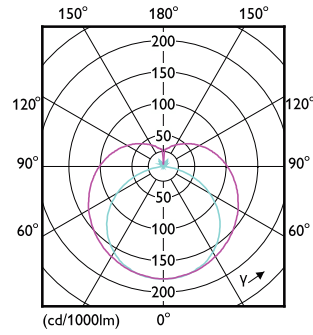

MASTER LEDtube Mains T5

Order Code	Full Product Name	Ambient temperature range	Energy Consumption kWh/1000 h
929003044202	MAS LEDtube 600mm HE 8W 840 T5 EU	-20 to +45 °C	8 kWh
929003044302	MAS LEDtube 600mm HE 8W 865 T5 EU	-20 to +45 °C	8 kWh
929003044402	MAS LEDtube 1200mm HE 16.5W 830 T5 EU	-20 to +45 °C	17 kWh
929003044502	MAS LEDtube 1200mm HE 16.5W 840 T5 EU	-20 to +45 °C	17 kWh
929003044602	MAS LEDtube 1200mm HE 16.5W 865 T5 EU	-20 to +45 °C	17 kWh
929003532412	MAS LEDtube 1200mm HO 26W 830 G5 VWV BR	-20 to +45 °C	-
929003532512	MAS LEDtube 1200mm HO 26W 840 G5 VWV BR	-20 to +45 °C	-
929003532612	MAS LEDtube 1200mm HO 26W 865 G5 VWV BR	-20 to +45 °C	-
929003734002	MAS LEDtube 900mm HE 11.5W 830 T5 EU	-20 to +45 °C	12 kWh
929003734102	MAS LEDtube 900mm HE 11.5W 840 T5 EU	-20 to +45 °C	12 kWh
929003734202	MAS LEDtube 900mm HE 11.5W 865 T5 EU	-20 to +45 °C	12 kWh
929003734302	MAS LEDtube 600mm HO 10.5W 830 T5	-20 to +45 °C	11 kWh
929003734402	MAS LEDtube 600mm HO 10.5W 840 T5	-20 to +45 °C	11 kWh
929003734502	MAS LEDtube 600mm HO 10.5W 865 T5	-20 to +45 °C	11 kWh
929003734602	MAS LEDtube 900mm HO 18.5W 830 T5	-20 to +45 °C	19 kWh
929003734702	MAS LEDtube 900mm HO 18.5W 840 T5	-20 to +45 °C	19 kWh
929003734802	MAS LEDtube 900mm HO 18.5W 865 T5	-20 to +45 °C	19 kWh
929003795402	MAS LEDtube 600mm HE 7W 830 T5 EU	-20 to +45 °C	7 kWh
929003795502	MAS LEDtube 600mm HE 7W 840 T5 EU	-20 to +45 °C	7 kWh
929003795602	MAS LEDtube 600mm HE 7W 865 T5 EU	-20 to +45 °C	7 kWh