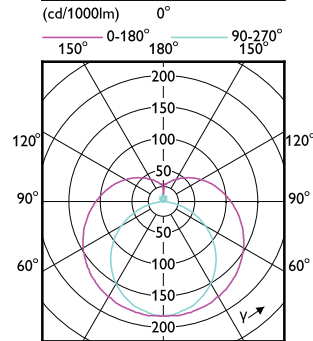

MASTER LEDtube Mains T5

Order Code	Full Product Name	Ambient temperature range	Energy Consumption kWh/1000 h
929003044202	MAS LEDtube 600mm HE 8W 840 T5 EU	-20 to +45 °C	8 kWh
929003044302	MAS LEDtube 600mm HE 8W 865 T5 EU	-20 to +45 °C	8 kWh
929003044402	MAS LEDtube 1200mm HE 16.5W 830 T5 EU	-20 to +45 °C	17 kWh
929003044502	MAS LEDtube 1200mm HE 16.5W 840 T5 EU	-20 to +45 °C	17 kWh
929003044602	MAS LEDtube 1200mm HE 16.5W 865 T5 EU	-20 to +45 °C	17 kWh
929003532412	MAS LEDtube 1200mm HO 26W 830 G5 VWV BR	-20 to +45 °C	-
929003532512	MAS LEDtube 1200mm HO 26W 840 G5 VWV BR	-20 to +45 °C	-
929003532612	MAS LEDtube 1200mm HO 26W 865 G5 VWV BR	-20 to +45 °C	-
929003734002	MAS LEDtube 900mm HE 11.5W 830 T5 EU	-20 to +45 °C	12 kWh
929003734102	MAS LEDtube 900mm HE 11.5W 840 T5 EU	-20 to +45 °C	12 kWh
929003734202	MAS LEDtube 900mm HE 11.5W 865 T5 EU	-20 to +45 °C	12 kWh
929003734302	MAS LEDtube 600mm HO 10.5W 830 T5	-20 to +45 °C	11 kWh
929003734402	MAS LEDtube 600mm HO 10.5W 840 T5	-20 to +45 °C	11 kWh
929003734502	MAS LEDtube 600mm HO 10.5W 865 T5	-20 to +45 °C	11 kWh
929003734602	MAS LEDtube 900mm HO 18.5W 830 T5	-20 to +45 °C	19 kWh
929003734702	MAS LEDtube 900mm HO 18.5W 840 T5	-20 to +45 °C	19 kWh
929003734802	MAS LEDtube 900mm HO 18.5W 865 T5	-20 to +45 °C	19 kWh
929003795402	MAS LEDtube 600mm HE 7W 830 T5 EU	-20 to +45 °C	7 kWh
929003795502	MAS LEDtube 600mm HE 7W 840 T5 EU	-20 to +45 °C	7 kWh
929003795602	MAS LEDtube 600mm HE 7W 865 T5 EU	-20 to +45 °C	7 kWh