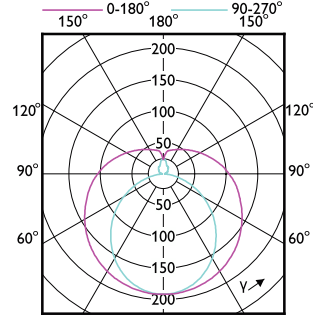

MASTER LEDtube Mains T5

Order Code	Full Product Name	Ambient temperature range	Energy Consumption kWh/1000 h
929003044202	MAS LEDtube 600mm HE 8W 840 T5 EU	-20 to +45 °C	8 kWh
929003044302	MAS LEDtube 600mm HE 8W 865 T5 EU	-20 to +45 °C	8 kWh
929003044402	MAS LEDtube 1200mm HE 16.5W 830 T5 EU	-20 to +45 °C	17 kWh
929003044502	MAS LEDtube 1200mm HE 16.5W 840 T5 EU	-20 to +45 °C	17 kWh
929003044602	MAS LEDtube 1200mm HE 16.5W 865 T5 EU	-20 to +45 °C	17 kWh
929003532412	MAS LEDtube 1200mm HO 26W 830 G5 VWV BR	-20 to +45 °C	-
929003532512	MAS LEDtube 1200mm HO 26W 840 G5 VWV BR	-20 to +45 °C	-
929003532612	MAS LEDtube 1200mm HO 26W 865 G5 VWV BR	-20 to +45 °C	-
929003734002	MAS LEDtube 900mm HE 11.5W 830 T5 EU	-20 to +45 °C	12 kWh
929003734102	MAS LEDtube 900mm HE 11.5W 840 T5 EU	-20 to +45 °C	12 kWh
929003734202	MAS LEDtube 900mm HE 11.5W 865 T5 EU	-20 to +45 °C	12 kWh
929003734302	MAS LEDtube 600mm HO 10.5W 830 T5	-20 to +45 °C	11 kWh
929003734402	MAS LEDtube 600mm HO 10.5W 840 T5	-20 to +45 °C	11 kWh
929003734502	MAS LEDtube 600mm HO 10.5W 865 T5	-20 to +45 °C	11 kWh
929003734602	MAS LEDtube 900mm HO 18.5W 830 T5	-20 to +45 °C	19 kWh
929003734702	MAS LEDtube 900mm HO 18.5W 840 T5	-20 to +45 °C	19 kWh
929003734802	MAS LEDtube 900mm HO 18.5W 865 T5	-20 to +45 °C	19 kWh
929003795402	MAS LEDtube 600mm HE 7W 830 T5 EU	-20 to +45 °C	7 kWh
929003795502	MAS LEDtube 600mm HE 7W 840 T5 EU	-20 to +45 °C	7 kWh
929003795602	MAS LEDtube 600mm HE 7W 865 T5 EU	-20 to +45 °C	7 kWh