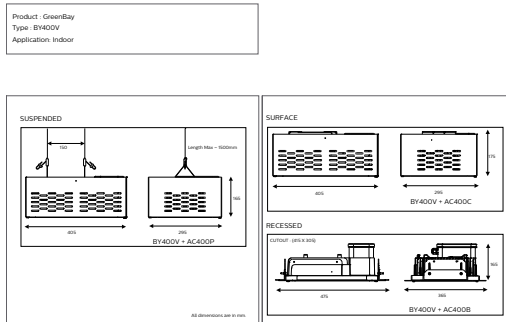

## Dimensional drawing

### Dimensions

Type	Dimensions (mm)		
	L	W	H
-4ft	1127	40	46