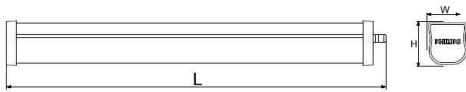

## Dimensional drawing

### Dimensions

Type	Dimensions (mm)		
	L	W	H
-4ft	1127	40	46