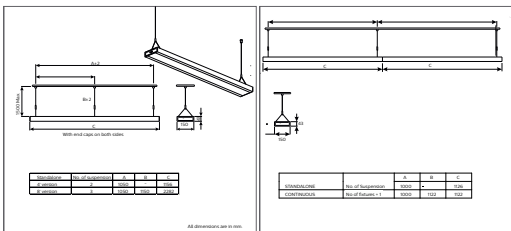

Dimensional drawing

Product: Pureline Suspended
Type: SP680
Application: Indoor