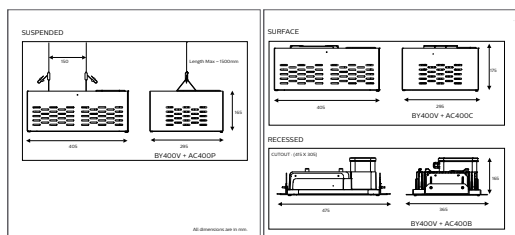

Greenbay BY400V

Features

- Long life of 50000 hours
- Ingress Protection-IP65
- System efficacy more than 100 Lm/W
- Multiple mounting options

Application

- Industry
- Ware House
- Canopy Lighting

Dimensional drawing

Product: GreenBay
Type: BY400V
Application: Indoor

General Information

Driver included Yes

Light Technical

Correlated Color Temperature (Nom) 5700 K

Color rendering index (CRI) >70

Luminous Efficacy (rated) (Nom) 105 lm/W

Operating and Electrical

Protection class IEC Safety class I

Input Voltage 240 V

Mechanical and Housing

Optical cover type Glass

Housing Color White

Mech. impact protection code IK07

Ingress protection code IP65

Approval and Application

Ambient temperature range 0 to +45 °C

Flammability mark For mounting on normally flammable surfaces

Light Technical

Order Code	Full Product Name	Beam angle of light source	Luminous Flux	Optic type
919515810565	BY400V LED145S CW AK PSD S2 FG LILO WH	35 degree(s)	14,500 lm	Double asymmetric optic 35°
919515810568	BY400V LED72S CW SK PSD S2 FG LILO WH	60 degree(s)	7,500 lm	Symmetrical
919515810601	BY400V LED145S CW SY110 PSD S2 FG LILO W	110 degree(s)	14,500 lm	Symmetrical
919515810965	BY400V LED110S CW SY60 PSU S2 PC WH	60 degree(s)	11,000 lm	Symmetrical
919515810967	BY400V LED72S CW SY110 PSU S2 PC WH	110 degree(s)	7,500 lm	Symmetrical
919515810968	BY400V LED110S CW SY110 PSU S2 PC WH	110 degree(s)	11,000 lm	Symmetrical
919515810969	BY400V LED145S CW SY110 PSU S2 PC WH	110 degree(s)	14,500 lm	Symmetrical
919515811059	BY400V LED110S CW SK PSU S2 FG WH XTFC	60 degree(s)	11,000 lm	Symmetrical
919515811060	BY400V LED110S CW SY60 PSU S2 FG WH XTFC	60 degree(s)	11,000 lm	Symmetrical
919515811061	BY400V LED110S CW SY110 PSU S2 FG WH XTF	110 degree(s)	11,000 lm	Symmetrical