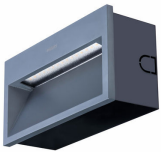

Uni Wall Mount Recessed

Benefits

- Modern streamlined design.
- High Watt (12 W) recessed wall mount with the possibility to be customized to 20W.
- Multiple mounting option.

Features

- Die – cast aluminum housing and tempered glass diffuser.
- Textured architectural bronze powder coat finish.
- Various color can be customized to meet per customer need.

Application

- Walkways
- Parks and Plazas
- Outdoor Parking areas

Versions

BWP40 SPP