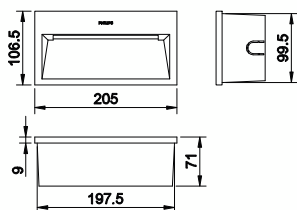

Application

- Walkways
- Parks and Plazas
- Outdoor Parking areas

Versions

BWP40 SPP

Dimensional drawing

Uni Wall Mount Recessed

General Information

Driver included Yes