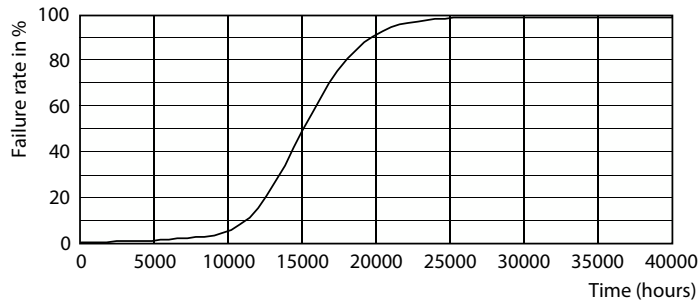

A-Shape LED

Lifetime

Life Expectancy Diagram