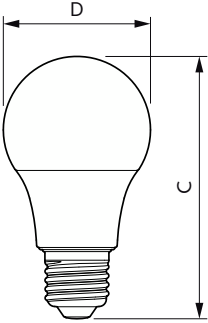

Product data

General Information		Power Factor (Fraction)		0.5
Cap-Base	E27	Voltage (Nom)		120 V
Nominal lifetime	15,000 hour(s)	Temperature		
Switching Cycle	50,000	T-Case Maximum (Nom)		80 °C
Lighting Technology	LED	Controls and Dimming		
Light Technical		Dimmable		No
Color Code	865 [CCT of 6500K]	Mechanical and Housing		
Beam Angle (Nom)	150 degree(s)	Bulb Finish		Frosted
Luminous Flux	800 lm	Bulb Material		Plastic
Color Designation	Cool Daylight	Bulb Shape		A19
Correlated Color Temperature (Nom)	6500 K	Approval and Application		
Luminous Efficacy (rated) (Nom)	88 lm/W	EU RoHS compliant		Yes
Color Consistency	<6	Ambient temperature range		-20 to +45 °C
LLMF At End Of Nominal Lifetime (Nom)	70 %	Product Data		
Color rendering index (CRI)	80	Order product name		LEDBulb 9W E27 6500K W A19 1PF/6
Operating and Electrical		Full product name		LEDBulb 9W E27 6500K W A19 1PF/6
Input Frequency	60 Hz	Full product code		871869970283001
Power Consumption	9 W	Order code		929003797613
Lamp Current (Nom)	120 mA	Material Nr. (12NC)		929003797613
Wattage Equivalent	60 W			
Starting Time (Nom)	0.5 s			
Warm-up time to 60% light	0.5 s			

A-Shape LED

Numerator - Quantity Per Pack	1
Net Weight (Piece)	0.023 kg
EAN/UPC - Product/Case	8718699702830
Numerator - Packs per outer box	6

EAN/UPC - Case	8720169309777
----------------	---------------

Dimensional drawing

Product	D	C
LEDBulb 9W E27 6500K W A19 1PF/6	60 mm	107 mm

Photometric data

Light Distribution Diagram - LEDBulb 9W E27 6500K W A19 1PF/6

Spectral Power Distribution Colour - LEDBulb 9W E27 6500K W A19 1PF/6