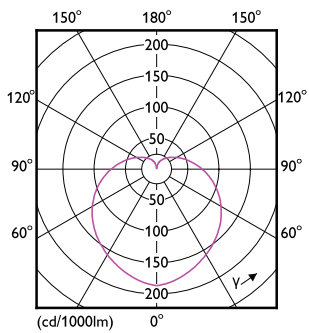

Product data

General Information		Power Factor (Fraction)		0.5
Cap-Base	E27	Voltage (Nom)		120 V
Nominal lifetime	15,000 hour(s)	Temperature		
Switching Cycle	50,000	T-Case Maximum (Nom)		80 °C
Lighting Technology	LED	Controls and Dimming		
Light Technical		Dimmable		No
Color Code	865 [CCT of 6500K]	Mechanical and Housing		
Beam Angle (Nom)	150 degree(s)	Bulb Finish		Frosted
Luminous Flux	800 lm	Bulb Material		Plastic
Color Designation	Cool Daylight	Bulb Shape		A19
Correlated Color Temperature (Nom)	6500 K	Approval and Application		
Luminous Efficacy (rated) (Nom)	88 lm/W	EU RoHS compliant		Yes
Color Consistency	<6	Ambient temperature range		-20 to +45 °C
LLMF At End Of Nominal Lifetime (Nom)	70 %	Product Data		
Color rendering index (CRI)	80	Order product name		LEDBulb 9W E27 6500K W A19 1PF/6
Operating and Electrical		Full product name		LEDBulb 9W E27 6500K W A19 1PF/6
Input Frequency	60 Hz	Full product code		871869970283001
Power Consumption	9 W	Order code		929003797613
Lamp Current (Nom)	120 mA	Material Nr. (12NC)		929003797613
Wattage Equivalent	60 W			
Starting Time (Nom)	0.5 s			
Warm-up time to 60% light	0.5 s			

A-Shape LED

Numerator - Quantity Per Pack	1
Net Weight (Piece)	0.023 kg
EAN/UPC - Product/Case	8718699702830
Numerator - Packs per outer box	6

EAN/UPC - Case	8720169309777
----------------	---------------

Dimensional drawing

Product	D	C
LEDBulb 9W E27 6500K W A19 1PF/6	60 mm	107 mm

Photometric data

Light Distribution Diagram - LEDBulb 9W E27 6500K W A19 1PF/6

Spectral Power Distribution Colour - LEDBulb 9W E27 6500K W A19 1PF/6