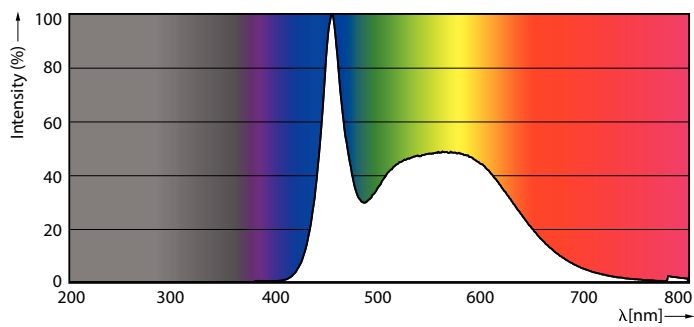

Product data

General Information		Power Factor (Fraction)		0.5
Cap-Base	E27	Voltage (Nom)		120 V
Nominal lifetime	15,000 hour(s)	Temperature		
Switching Cycle	50,000	T-Case Maximum (Nom)		80 °C
Lighting Technology	LED	Controls and Dimming		
Light Technical		Dimmable		No
Color Code	865 [CCT of 6500K]	Mechanical and Housing		
Beam Angle (Nom)	150 degree(s)	Bulb Finish		Frosted
Luminous Flux	800 lm	Bulb Material		Plastic
Color Designation	Cool Daylight	Bulb Shape		A19
Correlated Color Temperature (Nom)	6500 K	Approval and Application		
Luminous Efficacy (rated) (Nom)	88 lm/W	EU RoHS compliant		Yes
Color Consistency	<6	Ambient temperature range		-20 to +45 °C
LLMF At End Of Nominal Lifetime (Nom)	70 %	Product Data		
Color rendering index (CRI)	80	Order product name		LEDBulb 9W E27 6500K W A19 1PF/6
Operating and Electrical		Full product name		LEDBulb 9W E27 6500K W A19 1PF/6
Input Frequency	60 Hz	Full product code		871869970283001
Power Consumption	9 W	Order code		929003797613
Lamp Current (Nom)	120 mA	Material Nr. (12NC)		929003797613
Wattage Equivalent	60 W			
Starting Time (Nom)	0.5 s			
Warm-up time to 60% light	0.5 s			

Dimensional drawing

Product	D	C
LEDBulb 9W E27 6500K W A19 1PF/6	60 mm	107 mm

Photometric data

Light Distribution Diagram - LEDBulb 9W E27 6500K W A19 1PF/6

Spectral Power Distribution Colour - LEDBulb 9W E27 6500K W A19 1PF/6