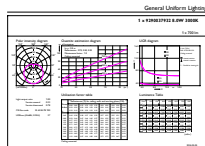

General uniform lighting - EcoHome LEDBulb 8W E27 3000KHV 2PF/10AR