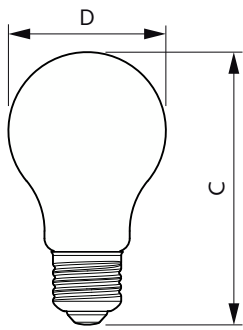

Full product code	872016930568700
Order code	929003793272
Material Nr. (12NC)	929003793272
Numerator - Quantity Per Pack	2
EAN/UPC - Product/Case	8720169305687

Numerator - Packs per outer box	10
EAN/UPC - Case	8720169305694

Dimensional drawing

Product	D	C
EcoHome LEDBulb 8W E27 3000KHV 2PF/10AR	60 mm	108 mm