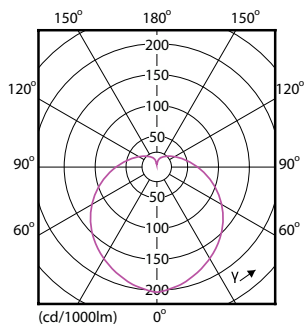

Photometric data

Light Distribution Diagram - EcoHome LEDBulb 8W E27 3000KHV 2PF/10AR