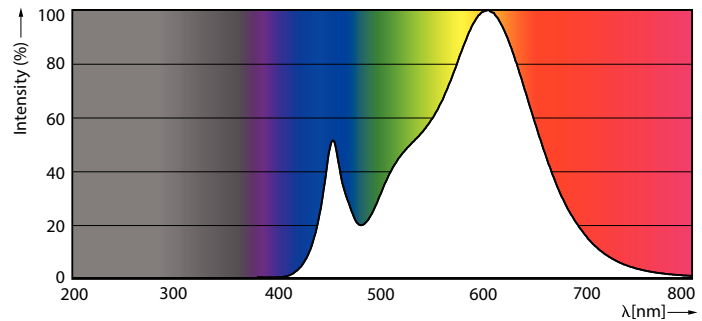

Spectral Power Distribution Colour - EcoHome LEDBulb 8W E27 3000KHV 2PF/10AR

General uniform lighting - EcoHome LEDBulb 8W E27 3000KHV 2PF/10AR