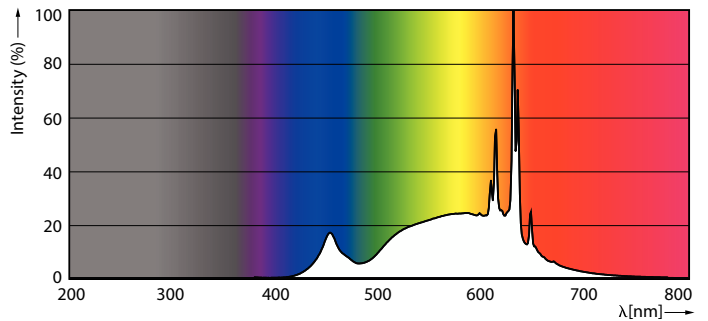

LED PAR38

10PAR38/COR/930/F40/DIM/P/ULW/T20 6/1FB

Philips LED spots with a single optic beam, provide a clean beam that's free from shadows with beam angles from 15 and 40 degrees to suit every general lighting application.

Product data

General Information		Temperature	
Cap-Base	E26 [Single Contact Medium Screw]	Warm-up time to 60% light	0.5 s
Nominal lifetime	25,000 hour(s)	Power Factor (Fraction)	0.7
Switching Cycle	50,000	Voltage (Nom)	120 V
Lighting Technology	LED	Temperature	
Light Technical		T-Case Maximum (Nom)	80 °C
Color Code	930 [CCT of 3000K]	Controls and Dimming	
Beam Angle (Nom)	40 degree(s)	Dimmable	Only with specific dimmers
Luminous Flux	1,000 lm	Mechanical and Housing	
Luminous Intensity (Nom)	1,900 cd	Bulb Finish	Clear
Color Designation	White (WH)	Bulb Material	Plastic
Correlated Color Temperature (Nom)	3000 K	Bulb Shape	PAR38
Luminous Efficacy (rated) (Nom)	100 lm/W	UL Wet/ damp/ dry location	Wet location
Color Consistency	<4	Net Weight (Piece)	0.130 kg
Color rendering index (CRI)	90	Approval and Application	
LLMF At End Of Nominal Lifetime (Nom)	70 %	Suitable For Accent Lighting	Yes
Operating and Electrical		EU RoHS compliant	Yes
Input Frequency	60 Hz	T20 compliant	Yes
Power Consumption	10 W	Ambient temperature range	-40 to +45 °C
Lamp Current (Nom)	120 mA		
Wattage Equivalent	90 W		
Starting Time (Nom)	0.5 s		

Dimensional drawing

Product	D	C
10PAR38/COR/930/F40/DIM/P/ULW/T20 6/1FB	123 mm	129 mm

Photometric data

Accent Lighting Spots - 10PAR38/COR/930/F40/DIM/P/ULW/T20 6/1FB

Spectral Power Distribution Colour - 10PAR38/COR/930/F40/DIM/P/ULW/T20 6/1FB