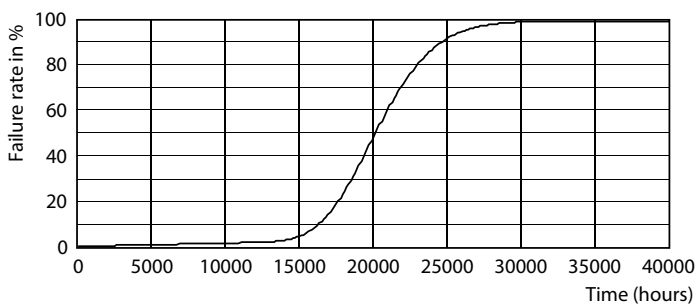

Life Expectancy Diagram   Lumen Maintenance Diagram - LED MOD 14W 865 OL