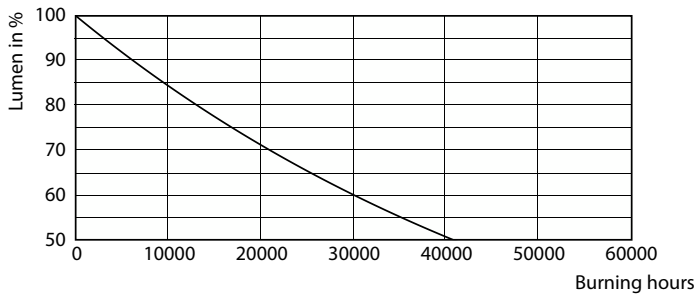

Lumen Maintenance Diagram - LED MOD 14W 865 OL