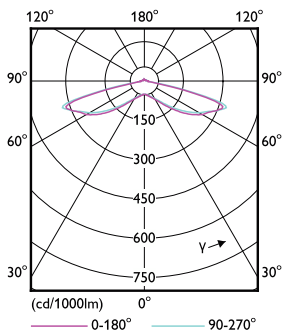

Light Distribution Diagram - LED MOD 14W 865 OL