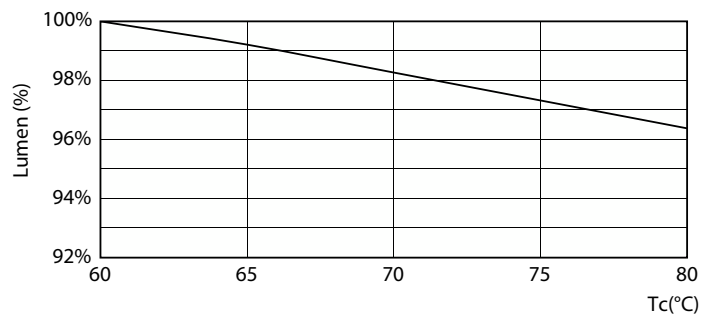

Life Expectancy Diagram   Lumen Maintenance Diagram - LED MOD 14W 865 OL