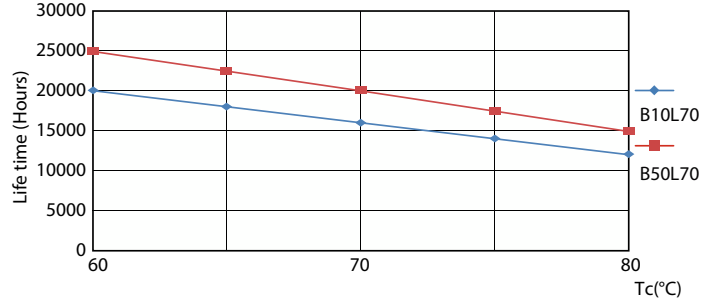

Lifetime

FailureRate   LifetimeVsTc