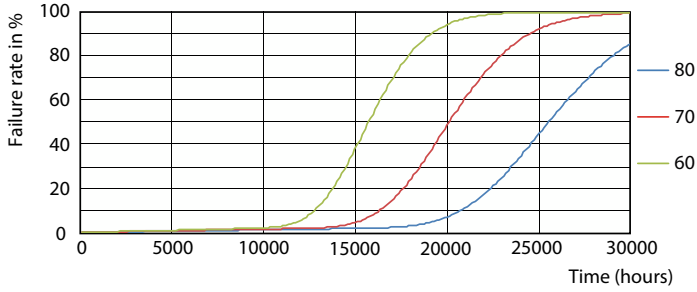

Lifetime

FailureRate   LifetimeVsTc