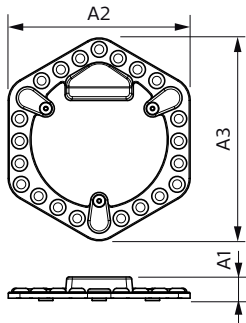

MyCare LED Circular

Ambient temperature range	-20 °C to 45 °C
Product Data	
Order product name	LED MOD 14W 865 OL
Full product name	LED MOD 14W 865 OL
Full product code	692234198161600
Order code	929003620639

Material Nr. (12NC)	929003620639
Numerator - Quantity Per Pack	1
EAN/UPC - Product/Case	6922341981616
Numerator - Packs per outer box	40
EAN/UPC - Case	6922341981623

Dimensional drawing

Product	A1	A2	A3
LED MOD 14W 865 OL	21 mm	160 mm	178.5 mm