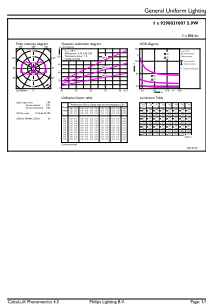

Photometric data

General uniform lighting - LEDclassic 60W B22 2700K G120 D CL AU