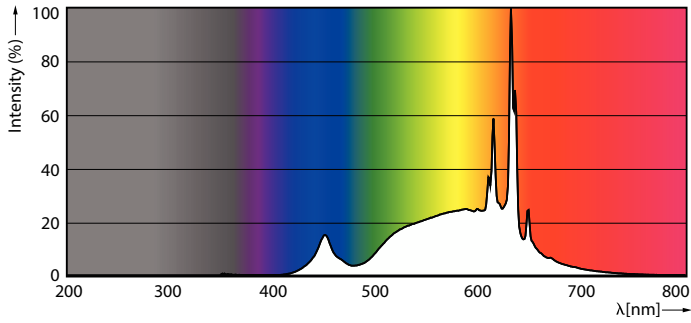

Product data

General Information	
Cap-Base	B22
Nominal lifetime	15,000 hour(s)
Switching Cycle	20,000
Rated Lifetime (Hours)	15,000 hour(s)
Lighting Technology	LED
Light Technical	
Color Code	927 [CCT of 2700K]
Color Code	927 [CCT of 2700K]
Luminous Flux	806 lm
Color Designation	Warm White (WW)
Correlated Color Temperature (Nom)	2700 K
Luminous Efficacy (rated) (Nom)	134 lm/W
Color Consistency	<6
Color rendering index (CRI)	90
LLMF At End Of Nominal Lifetime (Nom)	70 %
Operating and Electrical	
Input Frequency	50 to 60 Hz

Product	D	C
LEDclassic 60W B22 2700K G120 D CL AU	124 mm	178 mm

Photometric data

General uniform lighting - LEDclassic 60W B22 2700K G120 D CL AU

Light Distribution Diagram - LEDclassic 60W B22 2700K G120 D CL AU

Classic filament LEDbulbs

Photometric data

Spectral Power Distribution Colour - LEDclassic 60W B22 2700K G120 D CL AU

Lifetime

Life Expectancy Diagram

Lumen Maintenance Diagram - LEDclassic 60W B22 2700K G120 D CL AU