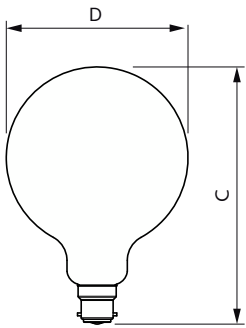

Power Consumption	6 W
Lamp Current (Nom)	35 mA
Wattage Equivalent	60 W
Starting Time (Nom)	0.5 s
Warm-up time to 60% light	0.5 s
Power Factor (Fraction)	0.7
Voltage (Nom)	220-240 V
Temperature	
T-Case Maximum (Nom)	80 °C
Controls and Dimming	
Dimmable	Only with specific dimmers
Mechanical and Housing	
Bulb Finish	Clear
Bulb Material	Glass
Bulb Shape	G120
Net Weight (Piece)	0.165 kg

Order code	929003100779
Material Nr. (12NC)	929003100779
Numerator - Quantity Per Pack	1
EAN/UPC - Product/Case	8719514385900
Numerator - Packs per outer box	3
EAN/UPC - Case	8719514385917

Dimensional drawing

Product	D	C
LEDclassic 60W B22 2700K G120 D CL AU	124 mm	178 mm

Photometric data

General uniform lighting - LEDclassic 60W B22 2700K G120 D CL AU

Light Distribution Diagram - LEDclassic 60W B22 2700K G120 D CL AU