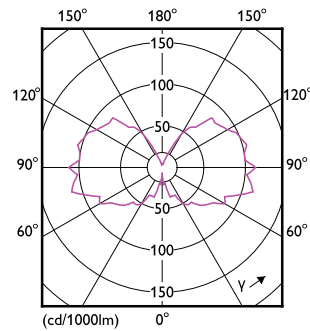

Photometric data

Light Distribution Diagram - LEDclassic 60W B22 2700K G120 D CL AU