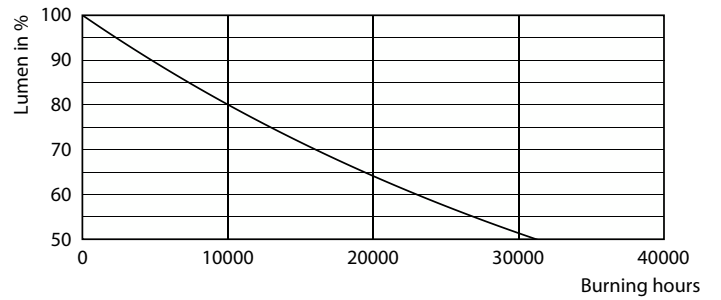

Product data

General Information	
Cap-Base	B22
Nominal lifetime	15,000 hour(s)
Switching Cycle	20,000
Rated Lifetime (Hours)	15,000 hour(s)
Lighting Technology	LED
Light Technical	
Color Code	927 [CCT of 2700K]
Color Code	927 [CCT of 2700K]
Luminous Flux	806 lm
Color Designation	Warm White (WW)
Correlated Color Temperature (Nom)	2700 K
Luminous Efficacy (rated) (Nom)	134 lm/W
Color Consistency	<6
Color rendering index (CRI)	90
LLMF At End Of Nominal Lifetime (Nom)	70 %
Operating and Electrical	
Input Frequency	50 to 60 Hz

Classic filament LEDbulbs

Photometric data

Spectral Power Distribution Colour - LEDclassic 60W B22 2700K G120 D CL AU

Lifetime

Life Expectancy Diagram

Lumen Maintenance Diagram - LEDclassic 60W B22 2700K G120 D CL AU