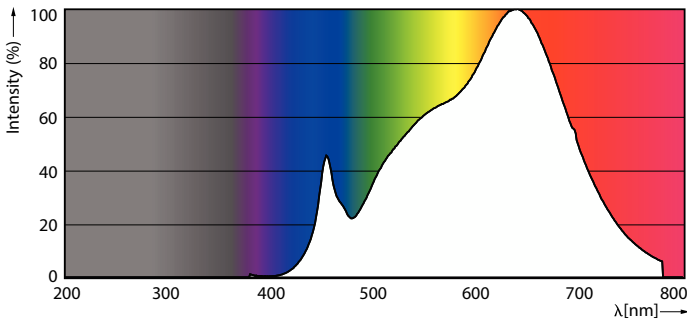

Photometric data

Spectral Power Distribution Colour - MAS MR16 ExpertColor6.7-50W 930 36D EZ10

Accent Lighting Spots - MAS MR16 ExpertColor6.7-50W 930 36D EZ10