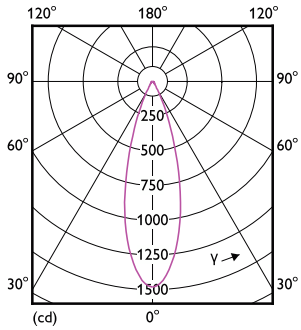

MASTER LEDspot ExpertColor LV

Photometric data

Light Distribution Diagram - MAS MR16 ExpertColor6.7-50W 930 36D EZ10