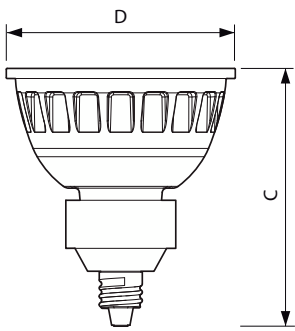

## Mechanical and Housing

Bulb Shape	MR16
Net Weight (Piece)	0.062 kg

## Dimensional drawing

Product	D	C
MAS MR16 ExpertColor6.7-50W 930 36D EZ10	50.5 mm	57 mm