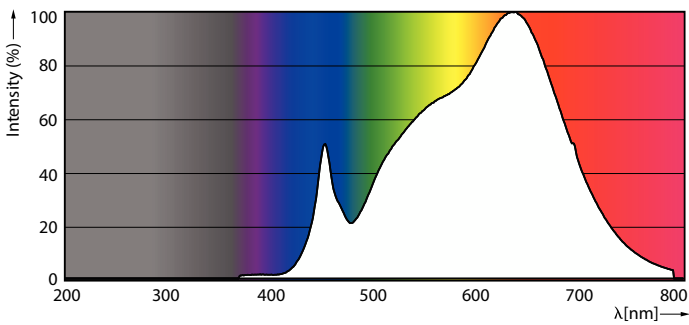

Product data

General Information	
Cap-Base	G53
Nominal lifetime	40,000 hour(s)
Switching Cycle	50,000
Lighting Technology	LED
Flux measurement reference	Narrow Cone
Light Technical	
Color Code	930 [CCT of 3000K]
Beam Angle (Nom)	24 degree(s)
Luminous Flux	875 lm
Luminous Intensity (Nom)	3,000 cd
Luminous Efficacy (rated) (Nom)	59 lm/W
Color Designation	White (WH)
Correlated Color Temperature (Nom)	3000 K
Color Consistency	<4
Color rendering index (CRI)	95
LLMF At End Of Nominal Lifetime (Nom)	70 %

Product Data

Order product name	MAS ExpertColor 14.8-75W 930 AR111 24D
Full product name	MAS ExpertColor 14.8-75W 930 AR111 24D
Full product code	871951433383300
Order code	929003042802
Material Nr. (12NC)	929003042802
Numerator - Quantity Per Pack	1
Net Weight (Piece)	0.160 kg
EAN/UPC - Product/Case	8719514333833
Numerator - Packs per outer box	6
EAN/UPC - Case	8719514333840

Dimensional drawing

Product	D	C
MAS ExpertColor 14.8-75W 930 AR111 24D	111 mm	61 mm

Photometric data

Spectral Power Distribution Colour - MAS ExpertColor 14.8-75W 930 AR111 24D

Accent Lighting Spots - MAS ExpertColor 14.8-75W 930 AR111 24D