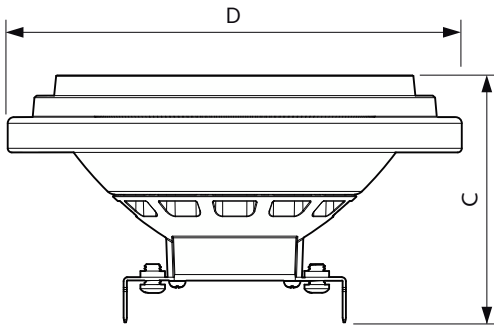

Dimensional drawing

Product	D	C
MAS ExpertColor 14.8-75W 930 AR111 24D	111 mm	61 mm

Photometric data

Spectral Power Distribution Colour - MAS ExpertColor 14.8-75W 930 AR111 24D

Accent Lighting Spots - MAS ExpertColor 14.8-75W 930 AR111 24D