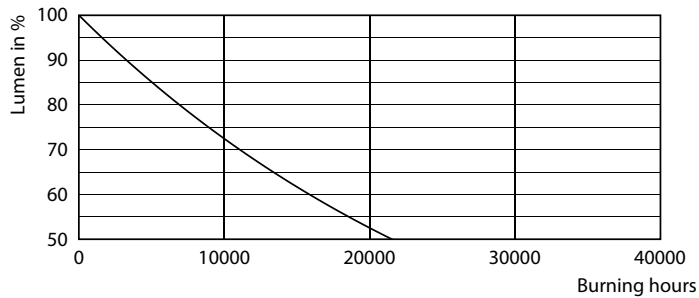

Lifetime

Lumen Maintenance Diagram - 8.8A19/LED/950/FR/P/E26/ND/T20 6/1FB