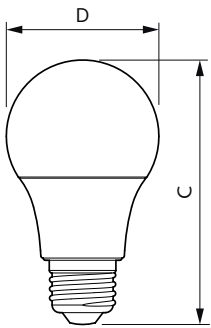

## Product data

General Information	
Cap-Base	E26 [Single Contact Medium Screw]
Nominal lifetime	11,000 hour(s)
Switching Cycle	50,000
Lighting Technology	LED
Light Technical	
Color Code	950 [CCT of 5000K]
Beam Angle (Nom)	250 degree(s)
Luminous Flux	800 lm
Color Designation	Daylight
Correlated Color Temperature (Nom)	5000 K
Luminous Efficacy (rated) (Nom)	90.00 lm/W
Color Consistency	<4
Color rendering index (CRI)	90
LLMF At End Of Nominal Lifetime (Nom)	70 %

# Contractor-grade Plastic (Non-Dimmable) A-Shape Lamps

Mechanical and Housing	
Bulb Finish	Frosted
Bulb Material	Plastic
Bulb Shape	A19
UL Wet/ damp/ dry location	Damp location
Net Weight (Piece)	0.030 kg

Approval and Application	
Energy Certifications	No
EU RoHS compliant	Yes
T20 compliant	Yes

Application Conditions	
can it be used in closed luminaires	Yes

Product Data	
Order product name	8.8A19/LED/950/FR/P/E26/ND/T20 6/1FB
Full product name	8.8A19/LED/950/FR/P/E26/ND/T20 6/1FB
Order code	929003020404
Material Nr. (12NC)	929003020404
Numerator - Quantity Per Pack	1
EAN/UPC - Product/Case	046677571634
Numerator - Packs per outer box	6
EAN/UPC - Case	50046677571639

## Dimensional drawing

Product	D	C
8.8A19/LED/950/FR/P/E26/ND/T20 6/1FB	60 mm	104 mm