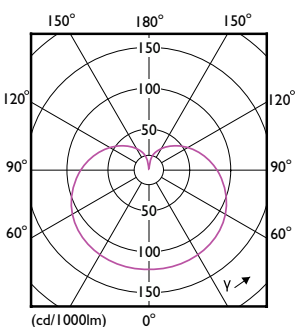

Photometric data

Light Distribution Diagram - 8.8A19/LED/950/FR/P/E26/ND/T20 6/1FB