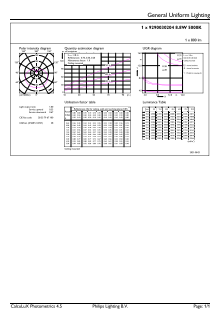

Photometric data

General uniform lighting - 8.8A19/LED/950/FR/P/E26/ND/T20 6/1FB