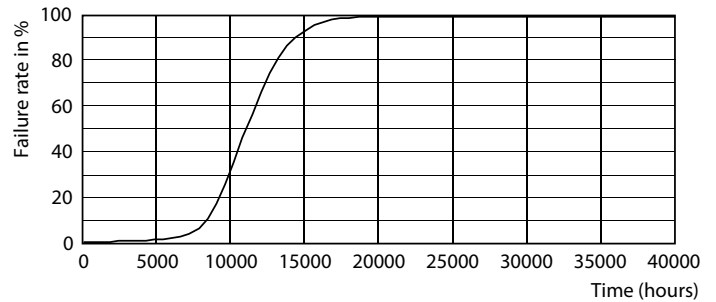

Life Expectancy Diagram