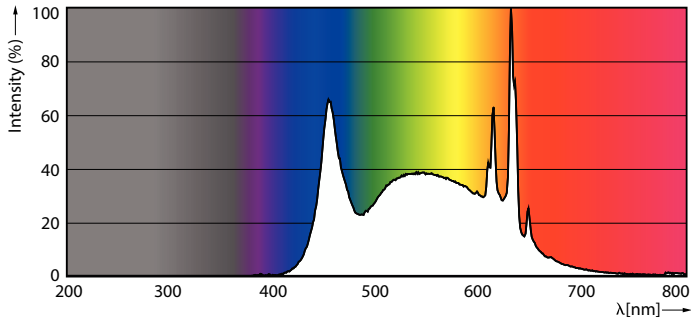

## Product data

General Information	
Cap-Base	E26 [Single Contact Medium Screw]
Nominal lifetime	11,000 hour(s)
Switching Cycle	50,000
Lighting Technology	LED
Light Technical	
Color Code	950 [CCT of 5000K]
Beam Angle (Nom)	250 degree(s)
Luminous Flux	800 lm
Color Designation	Daylight
Correlated Color Temperature (Nom)	5000 K
Luminous Efficacy (rated) (Nom)	90.00 lm/W
Color Consistency	<4
Color rendering index (CRI)	90
LLMF At End Of Nominal Lifetime (Nom)	70 %

## Photometric data

Spectral Power Distribution Colour - 8.8A19/LED/950/FR/P/E26/ND/T20 6/1FB