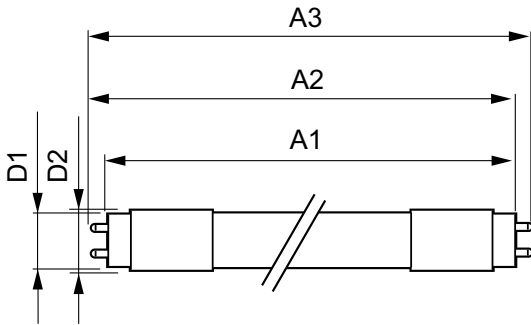

Product data

General Information		Temperature	
Cap-Base	G13 [Medium Bi-Pin Fluorescent]	Warm-up time to 60% light	0.5 s
Nominal lifetime	20,000 hour(s)	Power Factor (Fraction)	0.9
Switching Cycle	50,000	Voltage (Nom)	220 V
Lighting Technology	LED	Temperature	
Light Technical		T-Case Maximum (Nom)	50 °C
Color Code	865 [CCT of 6500K]	Controls and Dimming	
Beam Angle (Nom)	240 degree(s)	Dimmable	No
Luminous Flux	2,350 lm	Mechanical and Housing	
Color Designation	Cool Daylight	Bulb Finish	Frosted
Correlated Color Temperature (Nom)	6500 K	Bulb Material	Glass
Luminous Efficacy (rated) (Nom)	123 lm/W	Product Length	1,200 mm
Color Consistency	<6	Bulb Shape	T8
LLMF At End Of Nominal Lifetime (Nom)	70 %	Approval and Application	
Color rendering index (CRI)	80	Energy Saving Product	Yes
Operating and Electrical		Approval Marks	RoHS compliance
Input Frequency	50 to 60 Hz	EU RoHS compliant	Yes
Power Consumption	19 W	Ambient temperature range	-20 to +45 °C
Lamp Current (Nom)	90 mA		
Starting Time (Nom)	0.5 s		

Ecofit Ledtubes T8

Product Data

Order product name	Ledtube DE 1200mm 19W 865 T8 G13 EG
Full product name	Ledtube DE 1200mm 19W 865 T8 G13 EG
Full product code	872016924829800
Order code	929002468038
Material Nr. (12NC)	929002468038
Numerator - Quantity Per Pack	1

Net Weight (Piece)	0.180 kg
EAN/UPC - Product/Case	8720169248298
Numerator - Packs per outer box	20
EAN/UPC - Case	8720169248304

Dimensional drawing

Product	D1	D2	A1	A2	A3
Ledtube DE 1200mm 19W 865 T8 G13 EG	25.7 mm	28 mm	1,198.2 mm	1,205.3 mm	1,212.4 mm

Photometric data

Spectral Power Distribution Colour - Ledtube DE 1200mm 19W 865 T8 G13 EG

Light Distribution Diagram - Ledtube DE 1200mm 19W 865 T8 G13 EG

General uniform lighting - Ledtube DE 1200mm 19W 865 T8 G13 EG