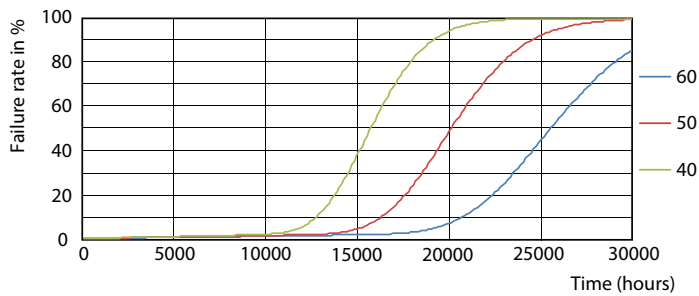

Ecofit Ledtubes T8

Lifetime

Life Expectancy Diagram

Lumen Maintenance Diagram - Ledtube DE 1200mm 19W 865 T8 G13 EG