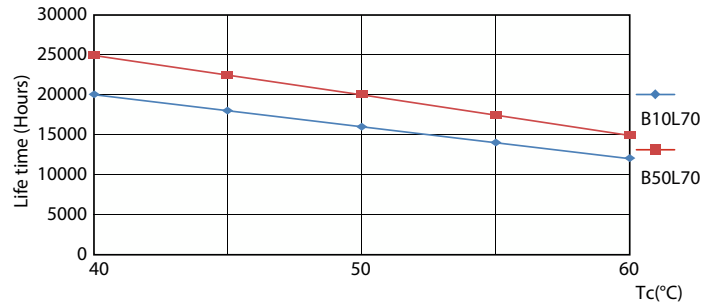

Ecofit Ledtubes T8

Lifetime

LifetimeVsTc