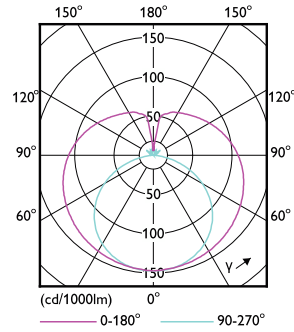

Product data

General Information		Temperature	
Cap-Base	G13 [Medium Bi-Pin Fluorescent]	Warm-up time to 60% light	0.5 s
Nominal lifetime	20,000 hour(s)	Power Factor (Fraction)	0.9
Switching Cycle	50,000	Voltage (Nom)	220 V
Lighting Technology	LED	Temperature	
Light Technical		T-Case Maximum (Nom)	50 °C
Color Code	865 [CCT of 6500K]	Controls and Dimming	
Beam Angle (Nom)	240 degree(s)	Dimmable	No
Luminous Flux	2,350 lm	Mechanical and Housing	
Color Designation	Cool Daylight	Bulb Finish	Frosted
Correlated Color Temperature (Nom)	6500 K	Bulb Material	Glass
Luminous Efficacy (rated) (Nom)	123 lm/W	Product Length	1,200 mm
Color Consistency	<6	Bulb Shape	T8
LLMF At End Of Nominal Lifetime (Nom)	70 %	Approval and Application	
Color rendering index (CRI)	80	Energy Saving Product	Yes
Operating and Electrical		Approval Marks	RoHS compliance
Input Frequency	50 to 60 Hz	EU RoHS compliant	Yes
Power Consumption	19 W	Ambient temperature range	-20 to +45 °C
Lamp Current (Nom)	90 mA		
Starting Time (Nom)	0.5 s		

Ecofit Ledtubes T8

Product Data

Order product name	Ledtube DE 1200mm 19W 865 T8 G13 EG
Full product name	Ledtube DE 1200mm 19W 865 T8 G13 EG
Full product code	872016924829800
Order code	929002468038
Material Nr. (12NC)	929002468038
Numerator - Quantity Per Pack	1

Photometric data

Spectral Power Distribution Colour - Ledtube DE 1200mm 19W 865 T8 G13 EG

Light Distribution Diagram - Ledtube DE 1200mm 19W 865 T8 G13 EG

General uniform lighting - Ledtube DE 1200mm 19W 865 T8 G13 EG