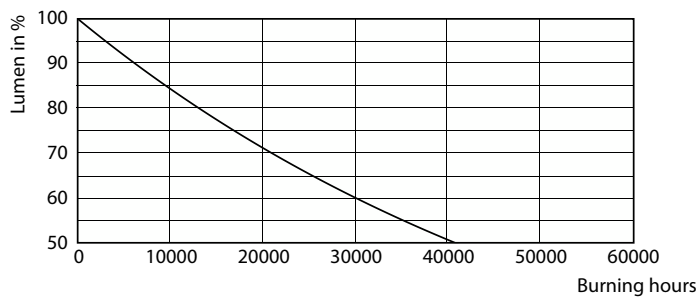

Product data

General Information		Temperature	
Cap-Base	G13 [Medium Bi-Pin Fluorescent]	Warm-up time to 60% light	0.5 s
Nominal lifetime	20,000 hour(s)	Power Factor (Fraction)	0.9
Switching Cycle	50,000	Voltage (Nom)	220 V
Lighting Technology	LED	Temperature	
Light Technical		T-Case Maximum (Nom)	50 °C
Color Code	865 [CCT of 6500K]	Controls and Dimming	
Beam Angle (Nom)	240 degree(s)	Dimmable	No
Luminous Flux	2,350 lm	Mechanical and Housing	
Color Designation	Cool Daylight	Bulb Finish	Frosted
Correlated Color Temperature (Nom)	6500 K	Bulb Material	Glass
Luminous Efficacy (rated) (Nom)	123 lm/W	Product Length	1,200 mm
Color Consistency	<6	Bulb Shape	T8
LLMF At End Of Nominal Lifetime (Nom)	70 %	Approval and Application	
Color rendering index (CRI)	80	Energy Saving Product	Yes
Operating and Electrical		Approval Marks	RoHS compliance
Input Frequency	50 to 60 Hz	EU RoHS compliant	Yes
Power Consumption	19 W	Ambient temperature range	-20 to +45 °C
Lamp Current (Nom)	90 mA		
Starting Time (Nom)	0.5 s		

Ecofit Ledtubes T8

Lifetime

Lumen Maintenance Diagram - Ledtube DE 1200mm 19W 865 T8 G13 EG

LifetimeVsTc

FailureRate

Life Expectancy Diagram

Lumen Maintenance Diagram - Ledtube DE 1200mm 19W 865 T8 G13 EG

Ecofit Ledtubes T8