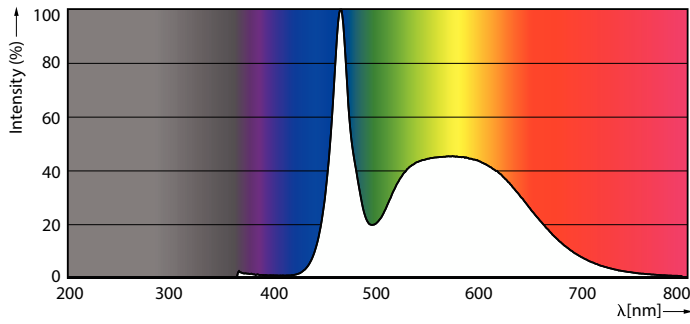

Product data

General Information		Temperature	
Cap-Base	G13 [Medium Bi-Pin Fluorescent]	Warm-up time to 60% light	0.5 s
Nominal lifetime	20,000 hour(s)	Power Factor (Fraction)	0.9
Switching Cycle	50,000	Voltage (Nom)	220 V
Lighting Technology	LED	Temperature	
Light Technical		T-Case Maximum (Nom)	50 °C
Color Code	865 [CCT of 6500K]	Controls and Dimming	
Beam Angle (Nom)	240 degree(s)	Dimmable	No
Luminous Flux	2,350 lm	Mechanical and Housing	
Color Designation	Cool Daylight	Bulb Finish	Frosted
Correlated Color Temperature (Nom)	6500 K	Bulb Material	Glass
Luminous Efficacy (rated) (Nom)	123 lm/W	Product Length	1,200 mm
Color Consistency	<6	Bulb Shape	T8
LLMF At End Of Nominal Lifetime (Nom)	70 %	Approval and Application	
Color rendering index (CRI)	80	Energy Saving Product	Yes
Operating and Electrical		Approval Marks	RoHS compliance
Input Frequency	50 to 60 Hz	EU RoHS compliant	Yes
Power Consumption	19 W	Ambient temperature range	-20 to +45 °C
Lamp Current (Nom)	90 mA		
Starting Time (Nom)	0.5 s		

Photometric data

Spectral Power Distribution Colour - Ledtube DE 1200mm 19W 865 T8 G13 EG

Light Distribution Diagram - Ledtube DE 1200mm 19W 865 T8 G13 EG

General uniform lighting - Ledtube DE 1200mm 19W 865 T8 G13 EG