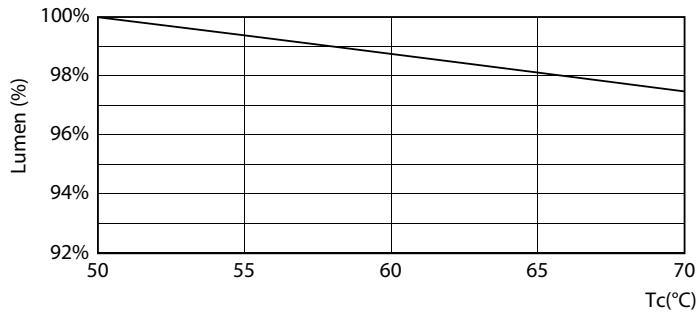

Ecofit Ledtubes T8

Lifetime

Lumen Maintenance Diagram - Ledtube DE 1200mm 19W 865 T8 G13 EG