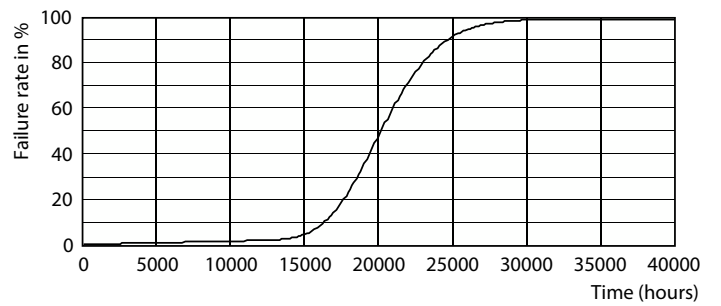

Life Expectancy Diagram