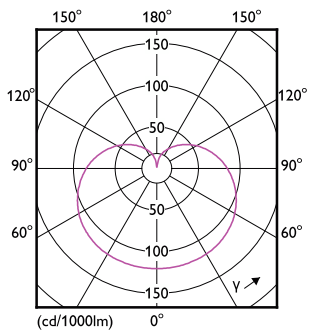

Product data

General Information	
Cap-Base	E26
Nominal lifetime	25,000 hour(s)
Switching Cycle	50,000
Lighting Technology	LED

Light Technical	
Color Code	940 [CCT of 4000K]
Beam Angle (Nom)	200 degree(s)
Luminous Flux	1,100 lm
Color Designation	Cool White (CW)
Correlated Color Temperature (Nom)	4000 K
Luminous Efficacy (rated) (Nom)	90 lm/W
Color Consistency	<4
Color rendering index (CRI)	90
LLMF At End Of Nominal Lifetime (Nom)	70 %

CorePro Plastic (Dimmable) A-Shape Lamps

Net Weight (Piece)	0.060 kg
Approval and Application	
Energy Consumption kWh/1000 h	- kWh
EU RoHS compliant	Yes
T20 compliant	Yes
Ambient temperature range	-20 to +45 °C
Application Conditions	
can it be used in closed luminaires	No

Product Data	
Order product name	12.2A19/COR/940/FR/P/E26/DIM/T20 6/1CT
Full product name	12.2A19/COR/940/FR/P/E26/DIM/T20 6/1CT
Order code	929002385404
Material Nr. (12NC)	929002385404
Numerator - Quantity Per Pack	1
EAN/UPC - Product/Case	046677561055
Numerator - Packs per outer box	6
EAN/UPC - Case	50046677561050

Dimensional drawing

Product	D	C
12.2A19/COR/940/FR/P/E26/DIM/T20 6/1CT	60 mm	112 mm

Photometric data

Light Distribution Diagram - 12.2A19/COR/940/FR/P/E26/DIM/T20 6/1CT

Spectral Power Distribution Colour - 12.2A19/COR/940/FR/P/E26/DIM/T20 6/1CT