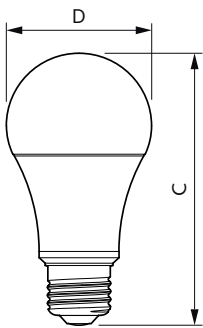

Temperature	
T-Case Maximum (Nom)	90 °C

Controls and Dimming	
Dimmable	Only with specific dimmers

Mechanical and Housing	
Bulb Finish	Frosted
Bulb Material	Plastic
Bulb Shape	A19
UL Wet/ damp/ dry location	Damp location

CorePro Plastic (Dimmable) A-Shape Lamps

Net Weight (Piece)	0.060 kg
Approval and Application	
Energy Consumption kWh/1000 h	- kWh
EU RoHS compliant	Yes
T20 compliant	Yes
Ambient temperature range	-20 to +45 °C
Application Conditions	
can it be used in closed luminaires	No

Product Data	
Order product name	12.2A19/COR/940/FR/P/E26/DIM/T20 6/1CT
Full product name	12.2A19/COR/940/FR/P/E26/DIM/T20 6/1CT
Order code	929002385404
Material Nr. (12NC)	929002385404
Numerator - Quantity Per Pack	1
EAN/UPC - Product/Case	046677561055
Numerator - Packs per outer box	6
EAN/UPC - Case	50046677561050

Dimensional drawing

Product	D	C
12.2A19/COR/940/FR/P/E26/DIM/T20 6/1CT	60 mm	112 mm

Photometric data

Light Distribution Diagram - 12.2A19/COR/940/FR/P/E26/DIM/T20 6/1CT

Spectral Power Distribution Colour - 12.2A19/COR/940/FR/P/E26/DIM/T20 6/1CT