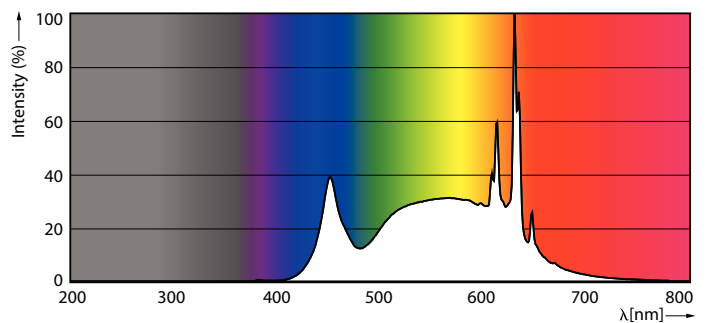

Product data

General Information	
Cap-Base	E26
Nominal lifetime	25,000 hour(s)
Switching Cycle	50,000
Lighting Technology	LED

Light Technical	
Color Code	940 [CCT of 4000K]
Beam Angle (Nom)	200 degree(s)
Luminous Flux	1,100 lm
Color Designation	Cool White (CW)
Correlated Color Temperature (Nom)	4000 K
Luminous Efficacy (rated) (Nom)	90 lm/W
Color Consistency	<4
Color rendering index (CRI)	90
LLMF At End Of Nominal Lifetime (Nom)	70 %

Dimensional drawing

Product	D	C
12.2A19/COR/940/FR/P/E26/DIM/T20 6/1CT	60 mm	112 mm

Photometric data

Light Distribution Diagram - 12.2A19/COR/940/FR/P/E26/DIM/T20 6/1CT

Spectral Power Distribution Colour - 12.2A19/COR/940/FR/P/E26/DIM/T20 6/1CT