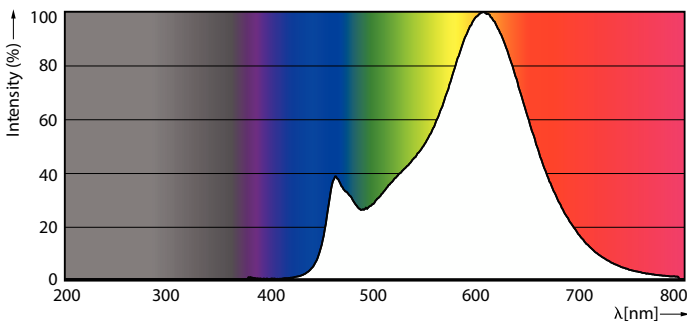

Product data

General Information	
Cap-Base	E27
Nominal lifetime	15,000 hour(s)
Switching Cycle	20,000
Rated Lifetime (Hours)	15,000 hour(s)
Lighting Technology	LED
Flux measurement reference	Sphere
Light Technical	
Color Code	827 [CCT of 2700K]
Color Code	827 [CCT of 2700K]
Luminous Flux	3,452 lm
Luminous Efficacy (rated) (Nom)	150.00 lm/W
Color Designation	Warm White (WW)
Correlated Color Temperature (Nom)	2700 K
Color Consistency	<6
Color rendering index (CRI)	80
LLMF At End Of Nominal Lifetime (Nom)	70 %
Flickering value (PstLM) - Flickering value as per EN 61000-3-3	1
Stroboscopic effect visibility measure (SVM)	0.4

Classic filament LEDbulbs

Mechanical and Housing

Bulb Finish	Frosted
Bulb Material	Glass
Bulb Shape	A95

Approval and Application

Energy Efficiency Class	D
Energy Consumption kWh/1000 h	23 kWh
EPREL Registration Number	374908
EU RoHS compliant	Yes
EyeComfort	Yes
LED Innovations	EyeComfort

Application Conditions

can it be used in closed luminaires	No
-------------------------------------	----

Product Data

Order product name	LED classic 200W A95 E27 WW FR ND 1PF
Full product name	LED classic 200W A95 E27 WW FR ND 1PF
Full product code	871869976463000
Order code	929002372901
Material Nr. (12NC)	929002372901
Numerator - Quantity Per Pack	1
Net Weight (Piece)	0.104 kg
EAN/UPC - Product/Case	8718699764630
Numerator - Packs per outer box	4
EAN/UPC - Case	8718699764647

Dimensional drawing

Product	D	C
LED classic 200W A95 E27 WW FR ND 1PF	95 mm	165 mm

Photometric data

Spectral Power Distribution Colour - LED classic 200W A95 E27 WW FR ND 1PF

Light Distribution Diagram - LED classic 200W A95 E27 WW FR ND 1PF