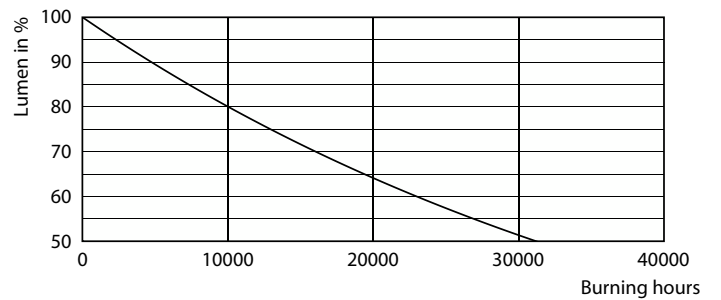

Product data

General Information	
Cap-Base	E27
Nominal lifetime	15,000 hour(s)
Switching Cycle	20,000
Rated Lifetime (Hours)	15,000 hour(s)
Lighting Technology	LED
Flux measurement reference	Sphere
Light Technical	
Color Code	827 [CCT of 2700K]
Color Code	827 [CCT of 2700K]
Luminous Flux	3,452 lm
Luminous Efficacy (rated) (Nom)	150.00 lm/W
Color Designation	Warm White (WW)
Correlated Color Temperature (Nom)	2700 K
Color Consistency	<6
Color rendering index (CRI)	80
LLMF At End Of Nominal Lifetime (Nom)	70 %
Flickering value (PstLM) - Flickering value as per EN 61000-3-3	1
Stroboscopic effect visibility measure (SVM)	0.4

Dimensional drawing

Product	D	C
LED classic 200W A95 E27 WW FR ND 1PF	95 mm	165 mm

Photometric data

Spectral Power Distribution Colour - LED classic 200W A95 E27 WW FR ND 1PF

Light Distribution Diagram - LED classic 200W A95 E27 WW FR ND 1PF

Classic filament LEDbulbs

Photometric data

General uniform lighting - LED classic 200W A95 E27 WW FR ND 1PF

Lifetime

Life Expectancy Diagram

Lumen Maintenance Diagram - LED classic 200W A95 E27 WW FR ND 1PF