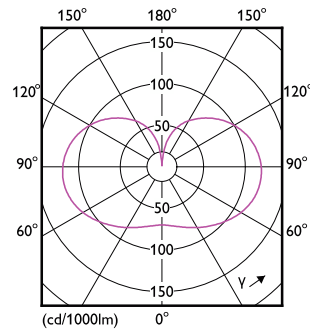

Product data

General Information	
Cap-Base	E27
Nominal lifetime	15,000 hour(s)
Switching Cycle	20,000
Rated Lifetime (Hours)	15,000 hour(s)
Lighting Technology	LED
Flux measurement reference	Sphere
Light Technical	
Color Code	827 [CCT of 2700K]
Color Code	827 [CCT of 2700K]
Luminous Flux	3,452 lm
Luminous Efficacy (rated) (Nom)	150.00 lm/W
Color Designation	Warm White (WW)
Correlated Color Temperature (Nom)	2700 K
Color Consistency	<6
Color rendering index (CRI)	80
LLMF At End Of Nominal Lifetime (Nom)	70 %
Flickering value (PstLM) - Flickering value as per EN 61000-3-3	1
Stroboscopic effect visibility measure (SVM)	0.4

Dimensional drawing

Product	D	C
LED classic 200W A95 E27 WW FR ND 1PF	95 mm	165 mm

Photometric data

Spectral Power Distribution Colour - LED classic 200W A95 E27 WW FR ND 1PF

Light Distribution Diagram - LED classic 200W A95 E27 WW FR ND 1PF

Classic filament LEDbulbs

Photometric data

General uniform lighting - LED classic 200W A95 E27 WW FR ND 1PF

Lifetime

Life Expectancy Diagram

Lumen Maintenance Diagram - LED classic 200W A95 E27 WW FR ND 1PF