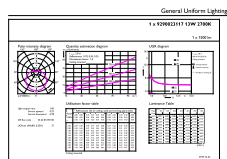

Photometric data

General uniform lighting - 14A19/CNG/827/FR/P/E26/ND 4/1CT

Spectral Power Distribution Colour - 14A19/CNG/827/FR/P/E26/ND 4/1CT