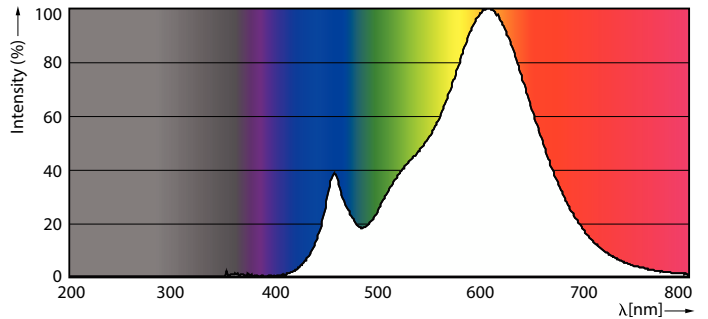

General uniform lighting - 14A19/CNG/827/FR/P/E26/ND 4/1CT

Spectral Power Distribution Colour - 14A19/CNG/827/FR/P/E26/ND 4/1CT