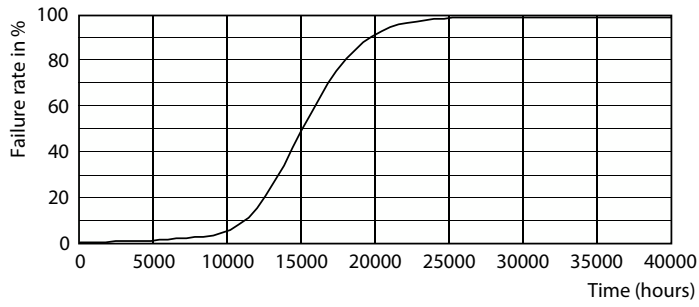

Contractor-grade Plastic (Non-Dimmable) A-Shape Lamps

Lifetime

Life Expectancy Diagram