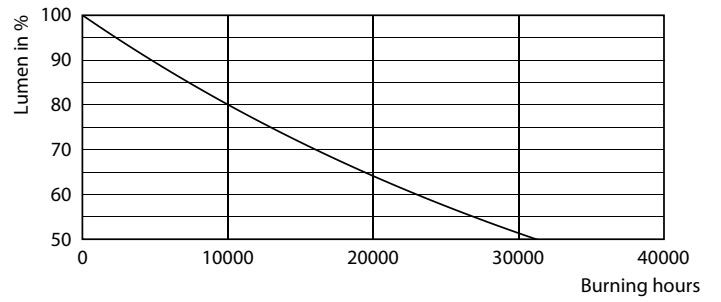

Contractor-grade Plastic (Non-Dimmable) A-Shape Lamps

Lifetime

Lumen Maintenance Diagram - 14A19/CNG/827/FR/P/E26/ND 4/1CT