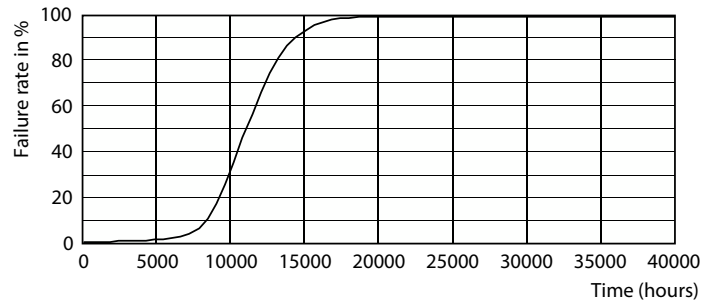

Essential LED bulbs

Lifetime

Lumen Maintenance Diagram - ESS LEDBulb 9W E27 3000K 230V 1CT/12 CN

Life Expectancy Diagram