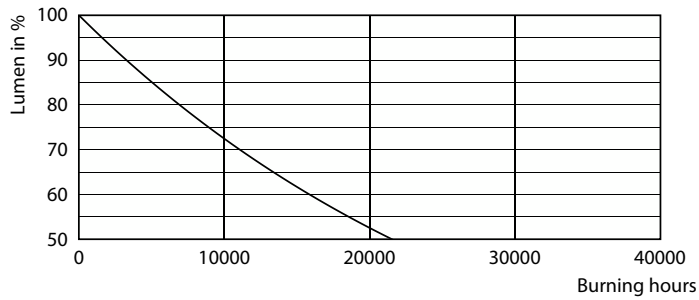

Essential LED bulbs

Lifetime

Lumen Maintenance Diagram - ESS LEDBulb 9W E27 3000K 230V 1CT/12 CN

Life Expectancy Diagram