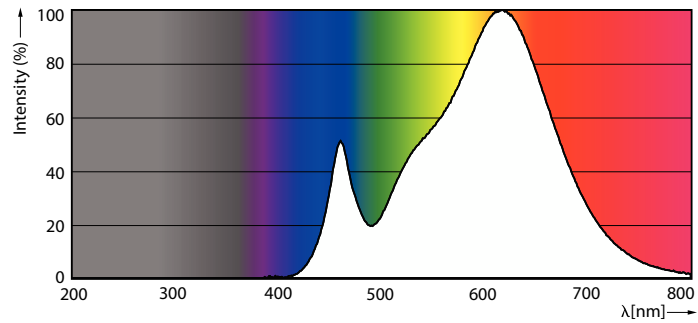

Photometric data

Spectral Power Distribution Colour - ESS LEDBulb 9W E27 3000K 230V 1CT/12 CN

General uniform lighting - ESS LEDBulb 9W E27 3000K 230V 1CT/12 CN