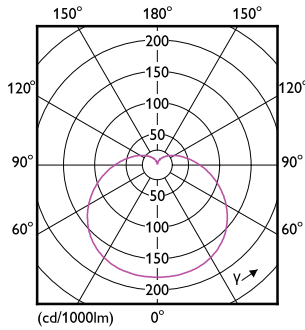

Photometric data

Light Distribution Diagram - ESS LEDBulb 9W E27 3000K 230V 1CT/12 CN

General uniform lighting - ESS LEDBulb 9W E27 3000K 230V 1CT/12 CN