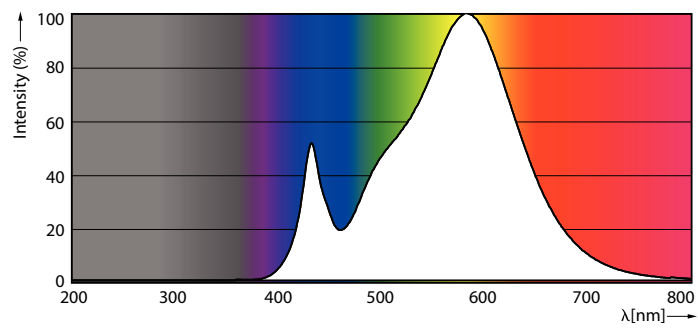

Photometric data

Spectral Power Distribution Colour - ESS LEDBulb 19W E27 3000K A80 1CT/12 CN

General uniform lighting - ESS LEDBulb 19W E27 3000K A80 1CT/12 CN