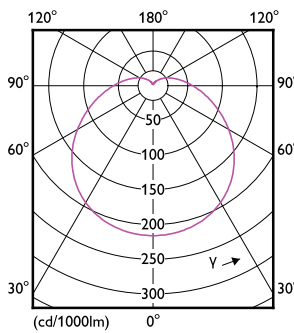

Photometric data

Light Distribution Diagram - ESS LEDBulb 19W E27 3000K A80 1CT/12 CN

General uniform lighting - ESS LEDBulb 19W E27 3000K A80 1CT/12 CN