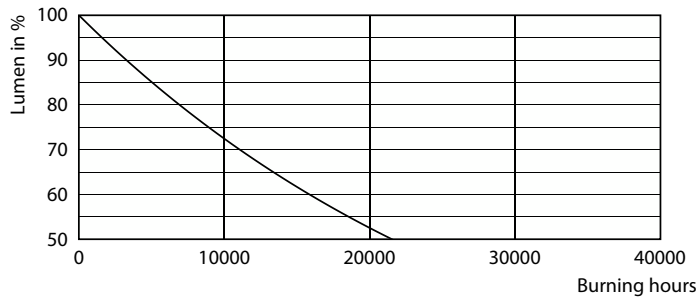

Essential LED bulbs

Lifetime

Lumen Maintenance Diagram - ESS LEDBulb 19W E27 3000K A80 1CT/12 CN