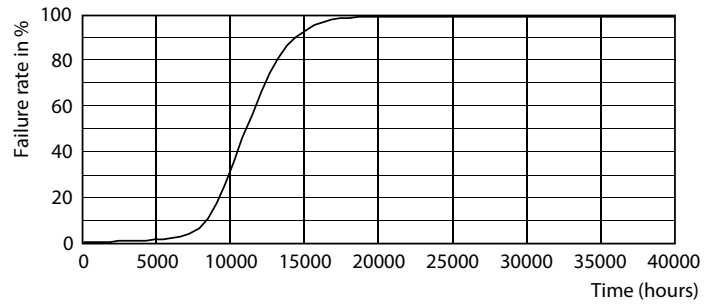

Essential LED bulbs

Lifetime

Life Expectancy Diagram