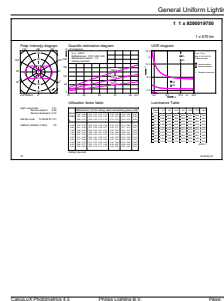

Photometric data

General uniform lighting - LEDClassic 6W ST64 E27 830 CLND1PF/10