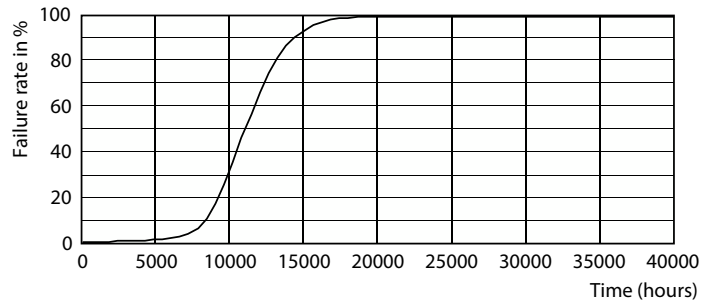

Classic filament LEDbulbs

Lifetime

Life Expectancy Diagram