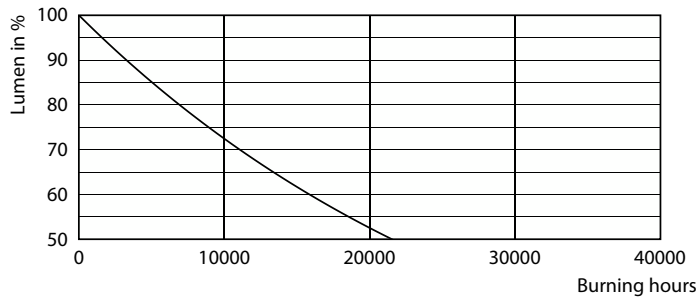

Classic filament LEDbulbs

Lifetime

Lumen Maintenance Diagram - LEDClassic 6W ST64 E27 830 CLND1PF/10