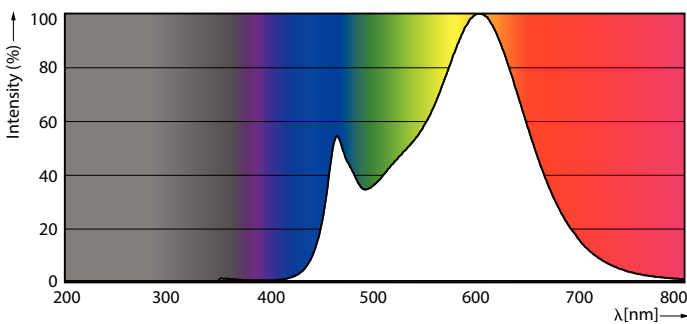

Spectral Power Distribution Colour - LEDClassic 6W ST64 E27 830 CLND1PF/10