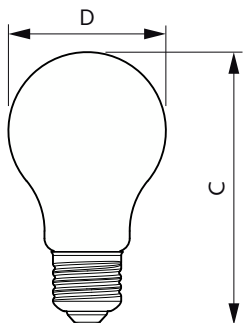

Product data

General Information	
Cap-Base	E27
Nominal lifetime	10,000 hour(s)
Switching Cycle	50,000
Lighting Technology	LED
Light Technical	
Color Code	830 [CCT of 3000K]
Beam Angle (Nom)	150 degree(s)
Luminous Flux	680 lm
Color Designation	White (WH)
Correlated Color Temperature (Nom)	3000 K
Luminous Efficacy (rated) (Nom)	75 lm/W
Color Consistency	<6
Color rendering index (CRI)	80
LLMF At End Of Nominal Lifetime (Nom)	70 %
Operating and Electrical	
Line Frequency	50 to 60 Hz
Input Frequency	50 to 60 Hz
Power Consumption	9 W
Lamp Current (Nom)	65 mA
Wattage Equivalent	65 W
Starting Time (Nom)	0.5 s

Warm-up time to 60% light	0.5 s
Power Factor (Fraction)	0.5
Voltage (Nom)	220-240 V
Temperature	
T-Case Maximum (Nom)	78 °C
Controls and Dimming	
Dimmable	No
Mechanical and Housing	
Bulb Finish	Frosted
Bulb Material	Plastic
Bulb Shape	A60
Net Weight (Piece)	0.029 kg
Approval and Application	
EU RoHS compliant	Yes
Ambient temperature range	-20 °C to 45 °C
Product Data	
Order product name	EcoHome LEDBulb 9W E27 3000KHV 4PF/5AR

Dimensional drawing

Product	D	C
EcoHome LEDBulb 9W E27 3000KHV 4PF/5AR	60 mm	108 mm

Photometric data

Light Distribution Diagram - EcoHome LEDBulb 9W E27 3000KHV 4PF/5AR

General uniform lighting - EcoHome LEDBulb 9W E27 3000KHV 4PF/5AR