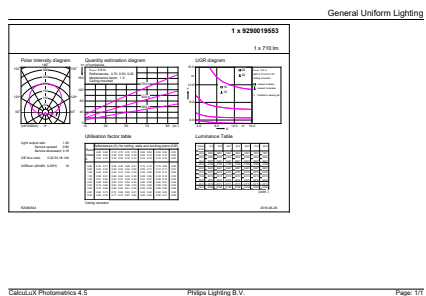

Product data

General Information	
Cap-Base	E27
Nominal lifetime	10,000 hour(s)
Switching Cycle	50,000
Lighting Technology	LED
Light Technical	
Color Code	830 [CCT of 3000K]
Beam Angle (Nom)	150 degree(s)
Luminous Flux	680 lm
Color Designation	White (WH)
Correlated Color Temperature (Nom)	3000 K
Luminous Efficacy (rated) (Nom)	75 lm/W
Color Consistency	<6
Color rendering index (CRI)	80
LLMF At End Of Nominal Lifetime (Nom)	70 %
Operating and Electrical	
Line Frequency	50 to 60 Hz
Input Frequency	50 to 60 Hz
Power Consumption	9 W
Lamp Current (Nom)	65 mA
Wattage Equivalent	65 W
Starting Time (Nom)	0.5 s

Dimensional drawing

Product	D	C
EcoHome LEDBulb 9W E27 3000KHV 4PF/5AR	60 mm	108 mm

Photometric data

Light Distribution Diagram - EcoHome LEDBulb 9W E27 3000KHV 4PF/5AR

General uniform lighting - EcoHome LEDBulb 9W E27 3000KHV 4PF/5AR