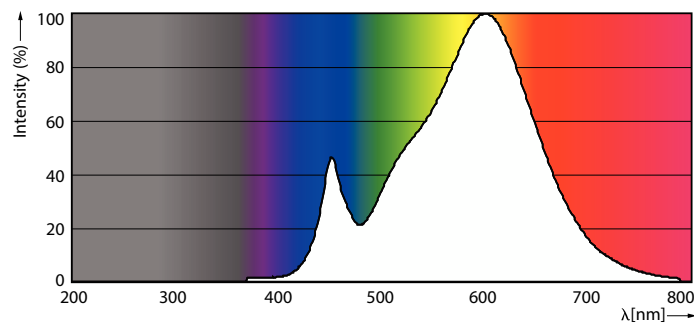

Product data

General Information	
Cap-Base	E27
Nominal lifetime	10,000 hour(s)
Switching Cycle	50,000
Lighting Technology	LED
Light Technical	
Color Code	830 [CCT of 3000K]
Beam Angle (Nom)	150 degree(s)
Luminous Flux	680 lm
Color Designation	White (WH)
Correlated Color Temperature (Nom)	3000 K
Luminous Efficacy (rated) (Nom)	75 lm/W
Color Consistency	<6
Color rendering index (CRI)	80
LLMF At End Of Nominal Lifetime (Nom)	70 %
Operating and Electrical	
Line Frequency	50 to 60 Hz
Input Frequency	50 to 60 Hz
Power Consumption	9 W
Lamp Current (Nom)	65 mA
Wattage Equivalent	65 W
Starting Time (Nom)	0.5 s

Warm-up time to 60% light	0.5 s
Power Factor (Fraction)	0.5
Voltage (Nom)	220-240 V
Temperature	
T-Case Maximum (Nom)	78 °C
Controls and Dimming	
Dimmable	No
Mechanical and Housing	
Bulb Finish	Frosted
Bulb Material	Plastic
Bulb Shape	A60
Net Weight (Piece)	0.029 kg
Approval and Application	
EU RoHS compliant	Yes
Ambient temperature range	-20 °C to 45 °C
Product Data	
Order product name	EcoHome LEDBulb 9W E27 3000KHV 4PF/5AR

Dimensional drawing

Product	D	C
EcoHome LEDBulb 9W E27 3000KHV 4PF/5AR	60 mm	108 mm

Photometric data

Light Distribution Diagram - EcoHome LEDBulb 9W E27 3000KHV 4PF/5AR

General uniform lighting - EcoHome LEDBulb 9W E27 3000KHV 4PF/5AR