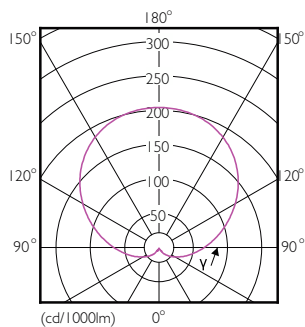

Product data

General Information	
Cap-Base	E27
Nominal lifetime	10,000 hour(s)
Switching Cycle	50,000
Lighting Technology	LED
Light Technical	
Color Code	830 [CCT of 3000K]
Beam Angle (Nom)	150 degree(s)
Luminous Flux	680 lm
Color Designation	White (WH)
Correlated Color Temperature (Nom)	3000 K
Luminous Efficacy (rated) (Nom)	75 lm/W
Color Consistency	<6
Color rendering index (CRI)	80
LLMF At End Of Nominal Lifetime (Nom)	70 %
Operating and Electrical	
Line Frequency	50 to 60 Hz
Input Frequency	50 to 60 Hz
Power Consumption	9 W
Lamp Current (Nom)	65 mA
Wattage Equivalent	65 W
Starting Time (Nom)	0.5 s

Warm-up time to 60% light	0.5 s
Power Factor (Fraction)	0.5
Voltage (Nom)	220-240 V
Temperature	
T-Case Maximum (Nom)	78 °C
Controls and Dimming	
Dimmable	No
Mechanical and Housing	
Bulb Finish	Frosted
Bulb Material	Plastic
Bulb Shape	A60
Net Weight (Piece)	0.029 kg
Approval and Application	
EU RoHS compliant	Yes
Ambient temperature range	-20 °C to 45 °C
Product Data	
Order product name	EcoHome LEDBulb 9W E27 3000KHV 4PF/5AR

Dimensional drawing

Product	D	C
EcoHome LEDBulb 9W E27 3000KHV 4PF/5AR	60 mm	108 mm

Photometric data

Light Distribution Diagram - EcoHome LEDBulb 9W E27 3000KHV 4PF/5AR

General uniform lighting - EcoHome LEDBulb 9W E27 3000KHV 4PF/5AR