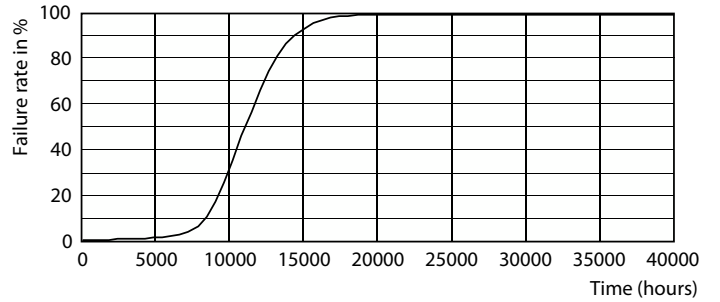

Lifetime

Lumen Maintenance Diagram - EcoHome LEDBulb 9W E27 3000KHV
4PF/5AR

Life Expectancy Diagram