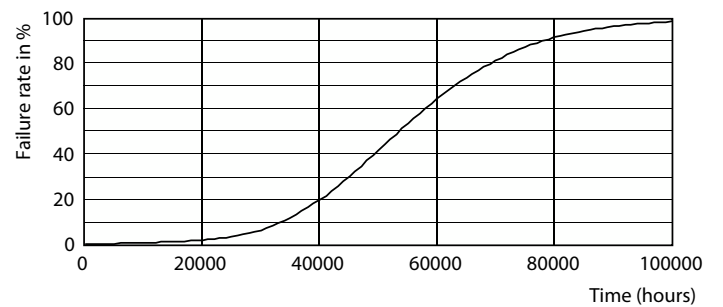

Light Distribution Diagram - CorePro LEDtube 1200mm HO 18W 865 T8

Spectral Power Distribution Colour - CorePro LEDtube 1200mm HO 18W 865 T8

Lifetime

Lumen Maintenance Diagram - CorePro LEDtube 1200mm HO 18W 865 T8