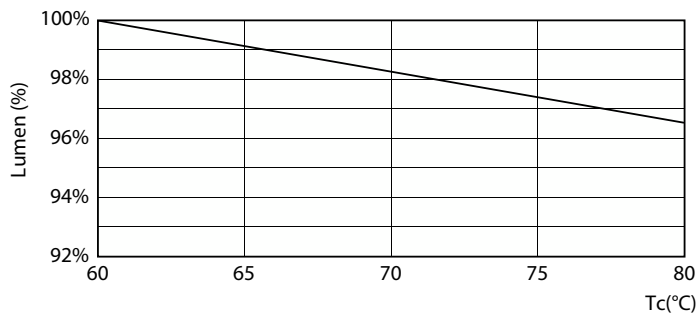

Lifetime

Lumen Maintenance Diagram - CorePro LEDtube 1200mm HO 18W 865 T8