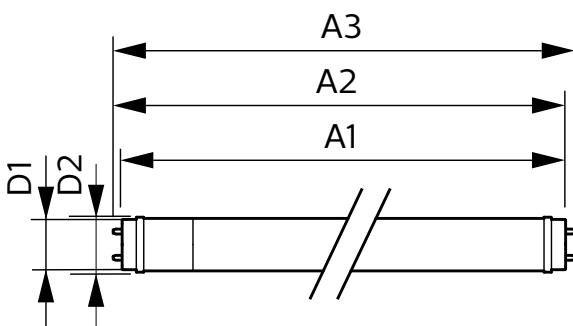

Warnings and Safety

- NOTE: The overall energy efficiency and light distribution of any installation that uses these lamps will be determined by the design of the installation.
- Installation must be done according to the installation diagrams provided with the lamp or available online. Installation must be done by a certified professional.

Product data

General Information			
Cap-Base	G13	Luminous Flux	2,000 lm
Nominal lifetime	50,000 hour(s)	Color Designation	Cool Daylight
Switching Cycle	200,000	Correlated Color Temperature (Nom)	6500 K
Lighting Technology	LED	Luminous Efficacy (rated) (Nom)	111 lm/W
Flux measurement reference	Sphere	Color Consistency	<6
		Color rendering index (CRI)	80
		LLMF At End Of Nominal Lifetime (Nom)	70 %
		Photobiological safety according to EN 62471	RGO
Light Technical			
Color Code	865 [CCT of 6500K]		
Beam Angle (Nom)	240 degree(s)		

Dimensional drawing

Net Weight (Piece)	0.220 kg
Approval and Application	
Energy Efficiency Class	E
Energy Saving Product	Yes
Approval Marks	RoHS compliance CE marking KEMA Keur certificate
Energy Consumption kWh/1000 h	18 kWh
EPREL Registration Number	1827691
CE mark	Yes
EU RoHS compliant	Yes
Flickering value (PstLM) - Flickering value as per EN 61000-3-3	1
Stroboscopic effect visibility measure (SVM)	0.4
Ambient temperature range	-20 to +45 °C