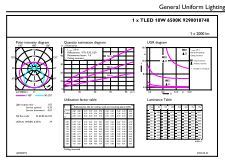

CorePro LEDtube EM/Mains T8

Photometric data

Light Distribution Diagram - CorePro LEDtube 1200mm HO 18W 865 T8