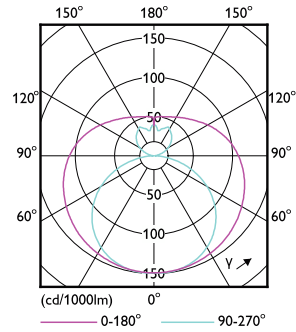

Dimensional drawing

Net Weight (Piece)	0.220 kg
Approval and Application	
Energy Efficiency Class	E
Energy Saving Product	Yes
Approval Marks	RoHS compliance CE marking KEMA Keur certificate
Energy Consumption kWh/1000 h	18 kWh
EPREL Registration Number	1827691
CE mark	Yes
EU RoHS compliant	Yes
Flickering value (PstLM) - Flickering value as per EN 61000-3-3	1
Stroboscopic effect visibility measure (SVM)	0.4
Ambient temperature range	-20 to +45 °C

Product	D1	D2	A1	A2	A3
CorePro LEDtube 1200mm HO 18W 865 T8	25.7 mm	28 mm	1,198 mm	1,205 mm	1,212 mm

CorePro LEDtube EM/Mains T8

Photometric data

General uniform lighting - CorePro LEDtube 1200mm HO 18W 865 T8