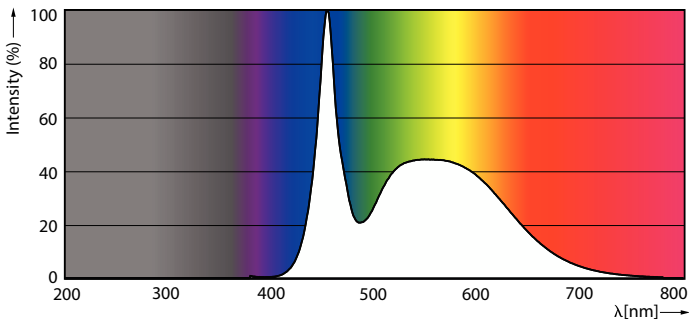

General uniform lighting - CorePro LEDtube 1200mm HO 18W 865 T8

Spectral Power Distribution Colour - CorePro LEDtube 1200mm HO 18W 865 T8