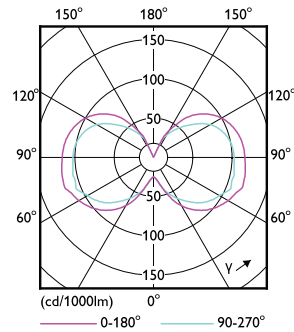

Light Distribution Diagram - 3.6T3/PER/830/ND/G9/120V 6/3PF

Photometric data