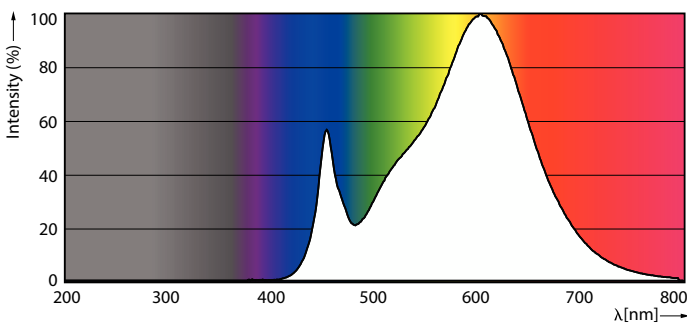

Spectral Power Distribution Colour - 3.6T3/PER/830/ND/G9/120V 6/3PF