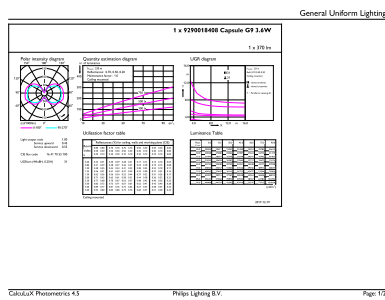

Photometric data

General uniform lighting - 3.6T3/PER/830/ND/G9/120V 6/3PF