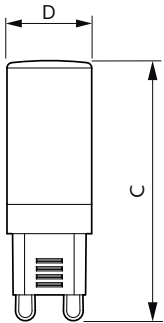

Material Nr. (12NC)	929001840855
Numerator - Quantity Per Pack	3
EAN/UPC - Product/Case	046677571061
Numerator - Packs per outer box	6
EAN/UPC - Case	50046677571066

Dimensional drawing

Product	D	C
3.6T3/PER/830/ND/G9/120V 6/3PF	17 mm	51.5 mm