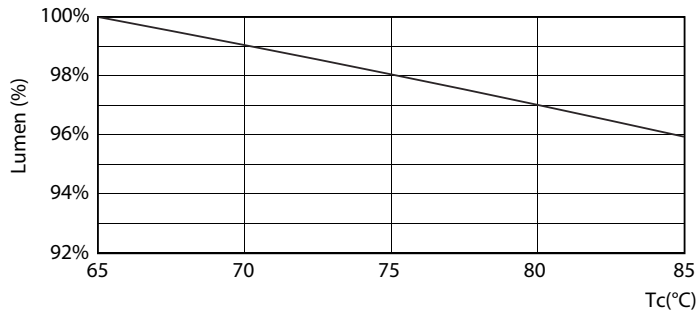

Essential LED tubes T5 Mains

Lifetime

Lumen Maintenance Diagram - CorePro LEDtube 1200mm 16W830 G5 I MX