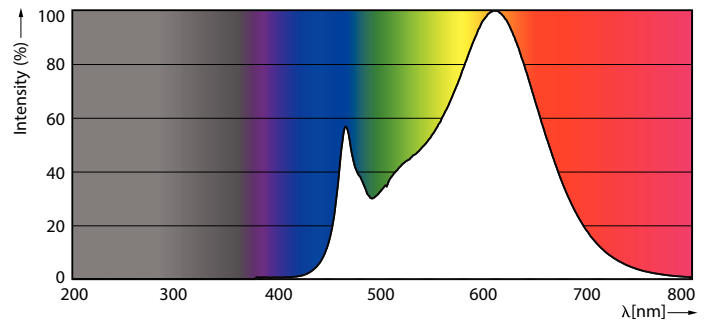

Photometric data

Spectral Power Distribution Colour - CorePro LEDtube 1200mm 16W830 G5 I MX