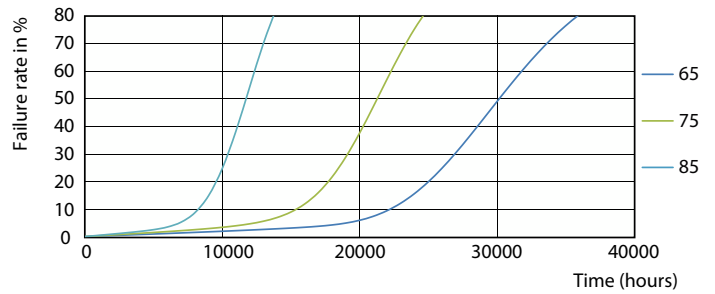

Essential LED tubes T5 Mains

Photometric data

Lifetime

Lumen Maintenance Diagram - CorePro LEDtube 1200mm 16W830 G5 I MX