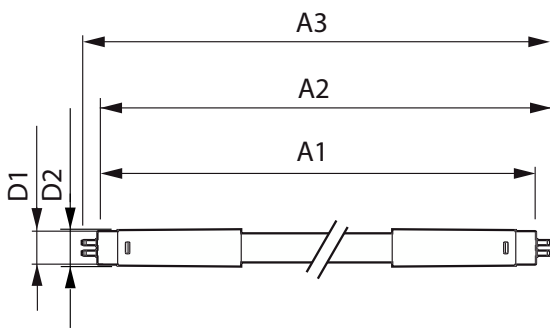

Temperature	
T-Case Maximum (Nom)	70 °C

Controls and Dimming	
Dimmable	No

Mechanical and Housing	
Product Length	1,200 mm
Bulb Shape	T5

Approval and Application	
Energy Saving Product	Yes

Essential LED tubes T5 Mains

Dimensional drawing

Product	D1	D2	A1	A2	A3
CorePro LEDtube 1200mm 16W830 G5 I MX	15.8 mm	19 mm	1,149 mm	1,156.1 mm	1,163.2 mm

Photometric data

General uniform lighting - CorePro LEDtube 1200mm 16W830 G5 I MX