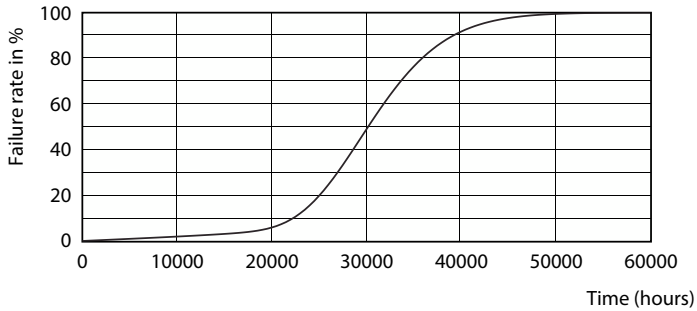

ESSENTIAL LEDtube 8-16W G5 830-865 APR