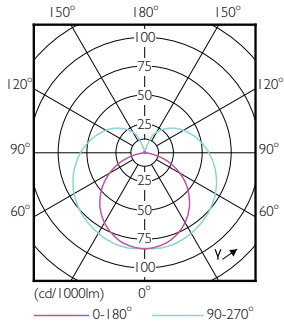

Dimensional drawing

Product	D1	D2	A1	A2	A3
CorePro LEDtube 1200mm 16W830 G5 I MX	15.8 mm	19 mm	1,149 mm	1,156.1 mm	1,163.2 mm

Photometric data

General uniform lighting - CorePro LEDtube 1200mm 16W830 G5 I MX

Spectral Power Distribution Colour - CorePro LEDtube 1200mm 16W830 G5 I MX

Essential LED tubes T5 Mains

Photometric data

Light Distribution Diagram - CorePro LEDtube 1200mm 16W830 G5 I MX

Lifetime

ESSENTIAL LEDtube 8-16W G5 830-865 APR