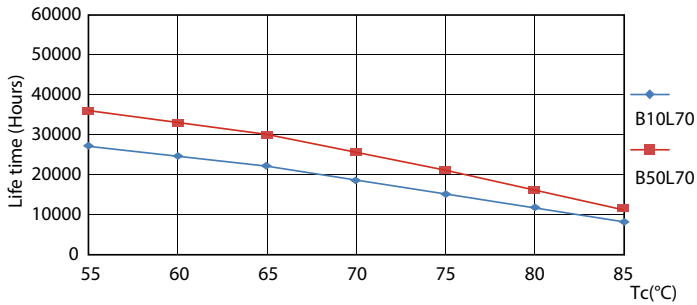

Product data

General Information	
Cap-Base	G5
Nominal lifetime	30,000 hour(s)
Switching Cycle	50,000
Lighting Technology	LED

Light Technical	
Color Code	830 [CCT of 3000K]
Beam Angle (Nom)	200 degree(s)
Luminous Flux	2,000 lm
Color Designation	White (WH)
Correlated Color Temperature (Nom)	3000 K
Luminous Efficacy (rated) (Nom)	115.00 lm/W
Color Consistency	<6
LLMF At End Of Nominal Lifetime (Nom)	70 %
Color rendering index (CRI)	80

Spectral Power Distribution Colour - CorePro LEDtube 1200mm 16W830 G5 I MX

Essential LED tubes T5 Mains

Photometric data

Light Distribution Diagram - CorePro LEDtube 1200mm 16W830 G5 I MX

Lifetime

ESSENTIAL LEDtube 8-16W G5 830-865 APR