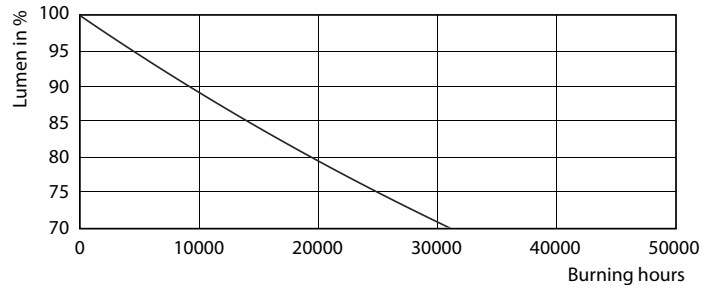

ESSENTIAL LEDtube 8-16W G5 830-865 APR

Lumen Maintenance Diagram - CorePro LEDtube 1200mm 16W830 G5 I MX