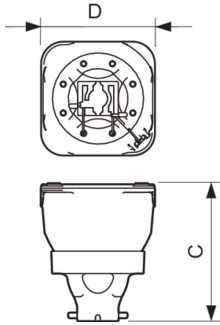

### Product data

General Information	
Operating Position	UNIVERSAL [Any or Universal (U)]
Life to 50% Failures (Nom)	1,500 hour(s)
Life to 50% Failures entertainment cycle (Nom)	4,000 hour(s)
Light Technical	
Color Code	2
Luminous Flux	25,000 lm
Chromaticity Coordinate X (Nom)	297
Chromaticity Coordinate Y (Nom)	303
Correlated Color Temperature (Nom)	7800 K
Arc Length O (Nom)	1.2 mm

### Dimensional drawing

Product	D (max)	O	C (max)
MSD Silver 480W LL UNP/24	58.5 mm	1.2 mm	72 mm