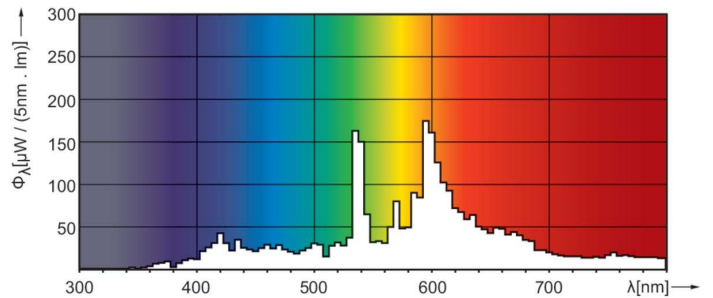

Product data

General Information		LLMF At End Of Nominal Lifetime (Nom) 62 %	
Cap-Base	E27	Luminous Flux in 90° Cone (Rated)	4,100 lm
Operating Position	UNIVERSAL [Any or Universal (U)]	Operating and Electrical	
Switching Cycle	1,050	Power Consumption	73.2 W
Life to 50% Failures (Nom)	12,000 hour(s)	Warm-up time to 60% light	120 s
Light Technical		Voltage (Nom)	90 V
Color Code	830 [CCT of 3000K]	Controls and Dimming	
Beam Angle (Nom)	40 degree(s)	Dimmable	No
Luminous Flux	4,500 lm	Mechanical and Housing	
Luminous Intensity (Nom)	9,500 cd	Bulb Finish	Clear
Color Designation	Warm White (WW)	Bulb Shape	PAR30L
Chromaticity Coordinate X (Nom)	0.427	Net Weight (Piece)	0.225 kg
Chromaticity Coordinate Y (Nom)	0.397		
Correlated Color Temperature (Nom)	3000 K		
Color rendering index (CRI)	81		

MASTERC colour CDM-R

Approval and Application

Mercury (Hg) Content (Nom)	8.3 mg
Energy Consumption kWh/1000 h	80 kWh

Product Data

Order product name	MASTERC CDM-R 70W/830 E27 PAR30L 40D 1CT
Full product name	MASTERC CDM-R 70W/830 E27 PAR30L 40D 1CT

Dimensional drawing

Product	D (max)	D	C (max)	C
MASTERC CDM-R 70W/830 E27 PAR30L 40D 1CT	97 mm	95 mm	123 mm	120 mm

Photometric data

Light Distribution Diagram - MASTERC CDM-R 70W/830 E27 PAR30L 40D 1CT

Spectral Power Distribution Colour - MASTERC CDM-R 70W/830 E27 PAR30L 40D 1CT