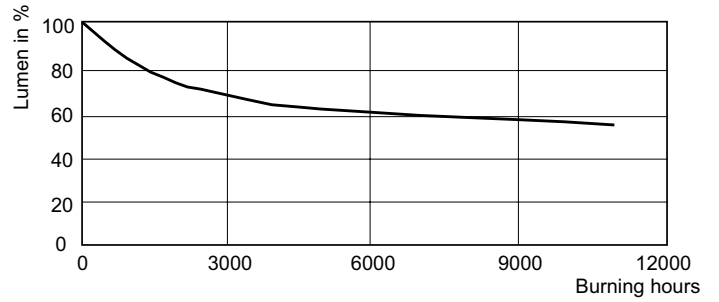

MASTERC colour CDM-R

Lifetime

LDLE_CDM-R_70W_830_PAR30L-Life expectancy diagram

Lumen Maintenance Diagram - MASTERC CDM-R 70W/830 E27 PAR30L 40D 1CT