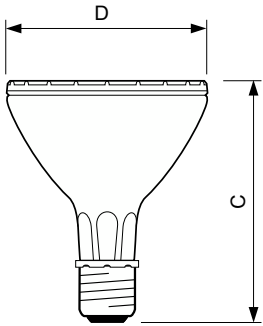

Product data

General Information		LLMF At End Of Nominal Lifetime (Nom) 62 %	
Cap-Base	E27	Luminous Flux in 90° Cone (Rated)	4,100 lm
Operating Position	UNIVERSAL [Any or Universal (U)]	Operating and Electrical	
Switching Cycle	1,050	Power Consumption	73.2 W
Life to 50% Failures (Nom)	12,000 hour(s)	Warm-up time to 60% light	120 s
Light Technical		Voltage (Nom)	90 V
Color Code	830 [CCT of 3000K]	Controls and Dimming	
Beam Angle (Nom)	40 degree(s)	Dimmable	No
Luminous Flux	4,500 lm	Mechanical and Housing	
Luminous Intensity (Nom)	9,500 cd	Bulb Finish	Clear
Color Designation	Warm White (WW)	Bulb Shape	PAR30L
Chromaticity Coordinate X (Nom)	0.427	Net Weight (Piece)	0.225 kg
Chromaticity Coordinate Y (Nom)	0.397		
Correlated Color Temperature (Nom)	3000 K		
Color rendering index (CRI)	81		

MASTERC colour CDM-R

Approval and Application

Mercury (Hg) Content (Nom)	8.3 mg
Energy Consumption kWh/1000 h	80 kWh

Product Data

Order product name	MASTERC CDM-R 70W/830 E27 PAR30L 40D 1CT
Full product name	MASTERC CDM-R 70W/830 E27 PAR30L 40D 1CT

Dimensional drawing

Product	D (max)	D	C (max)	C
MASTERC CDM-R 70W/830 E27 PAR30L 40D 1CT	97 mm	95 mm	123 mm	120 mm

Photometric data

Light Distribution Diagram - MASTERC CDM-R 70W/830 E27 PAR30L 40D 1CT

Spectral Power Distribution Colour - MASTERC CDM-R 70W/830 E27 PAR30L 40D 1CT