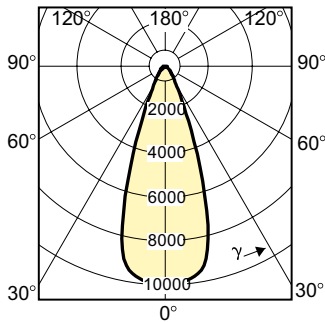

Product data

General Information		LLMF At End Of Nominal Lifetime (Nom) 62 %	
Cap-Base	E27	Luminous Flux in 90° Cone (Rated)	4,100 lm
Operating Position	UNIVERSAL [Any or Universal (U)]	Operating and Electrical	
Switching Cycle	1,050	Power Consumption	73.2 W
Life to 50% Failures (Nom)	12,000 hour(s)	Warm-up time to 60% light	120 s
Light Technical		Voltage (Nom)	90 V
Color Code	830 [CCT of 3000K]	Controls and Dimming	
Beam Angle (Nom)	40 degree(s)	Dimmable	No
Luminous Flux	4,500 lm	Mechanical and Housing	
Luminous Intensity (Nom)	9,500 cd	Bulb Finish	Clear
Color Designation	Warm White (WW)	Bulb Shape	PAR30L
Chromaticity Coordinate X (Nom)	0.427	Net Weight (Piece)	0.225 kg
Chromaticity Coordinate Y (Nom)	0.397		
Correlated Color Temperature (Nom)	3000 K		
Color rendering index (CRI)	81		

MASTERC colour CDM-R

Approval and Application

Mercury (Hg) Content (Nom)	8.3 mg
Energy Consumption kWh/1000 h	80 kWh

Product Data

Order product name	MASTERC CDM-R 70W/830 E27 PAR30L 40D 1CT
Full product name	MASTERC CDM-R 70W/830 E27 PAR30L 40D 1CT

Dimensional drawing

Product	D (max)	D	C (max)	C
MASTERC CDM-R 70W/830 E27 PAR30L 40D 1CT	97 mm	95 mm	123 mm	120 mm

Photometric data

Light Distribution Diagram - MASTERC CDM-R 70W/830 E27 PAR30L 40D 1CT

Spectral Power Distribution Colour - MASTERC CDM-R 70W/830 E27 PAR30L 40D 1CT