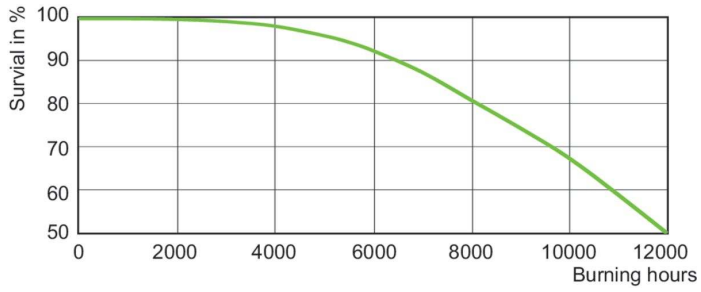

MASTERC colour CDM-R

Lifetime

LDLE_CDM-R_70W_830_PAR30L-Life expectancy diagram

Lumen Maintenance Diagram - MASTERC CDM-R 70W/830 E27 PAR30L 40D 1CT