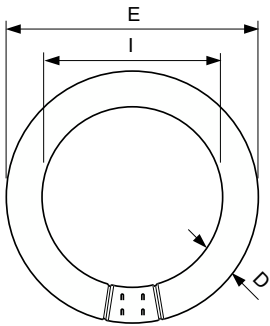

Product data

General Information		Operating and Electrical	
Cap-Base	G10q	Power Consumption	32.8 W
Flux measurement reference	Sphere	Lamp Current (Nom)	0.450 A
Life to 50% Failures (Nom)	13,000 hour(s)	Voltage (Nom)	81 V
Light Technical		Controls and Dimming	
Color Code	830 [CCT of 3000K]	Dimmable	Yes
Luminous Flux	2,375 lm	Mechanical and Housing	
Color Designation	Warm White (WW)	Bulb Shape	C-T29
Chromaticity Coordinate X (Nom)	0.44	Net Weight (Piece)	0.180 kg
Chromaticity Coordinate Y (Nom)	0.403	Approval and Application	
Correlated Color Temperature (Nom)	3000 K	Energy Efficiency Class	G
Luminous Efficacy (rated) (Nom)	74 lm/W	Mercury (Hg) Content (Max)	8 mg
Color rendering index (CRI)	80	Mercury (Hg) Content (Nom)	8 mg

Material Nr. (12NC)	928026383070
Numerator - Quantity Per Pack	1
EAN/UPC - Product/Case	8711500559678
Numerator - Packs per outer box	12
EAN/UPC - Case	8711500620682

Dimensional drawing

Product	D (max)	D (min)	E (min)	E (max)	I (min)	I (max)
TL-E 32W/830 1CT/12	30.9 mm	27.1 mm	299.0 mm	303.5 mm	241.0 mm	246.0 mm