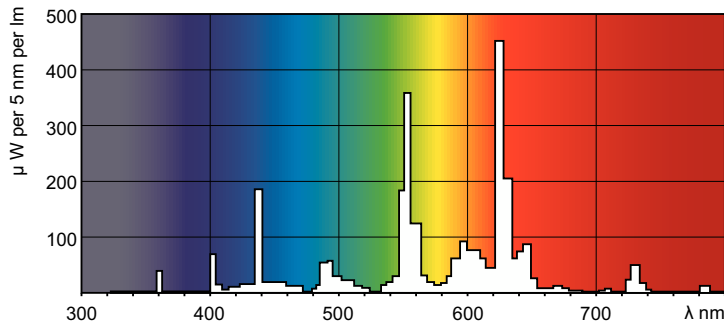

MASTER TL-E Circular Super 80

TL-E 32W/830 1CT/12

This circular TL lamp (tube diameter 29 mm) enables omni-directional light distribution. It is suitable for use in a wide range of luminaires for various purposes, including decorative ones, in 'human' applications such as schools, offices, shops and homes, and for lighting of residential areas.

Product data

General Information		Operating and Electrical	
Cap-Base	G10q	Power Consumption	32.8 W
Flux measurement reference	Sphere	Lamp Current (Nom)	0.450 A
Life to 50% Failures (Nom)	13,000 hour(s)	Voltage (Nom)	81 V
Light Technical		Controls and Dimming	
Color Code	830 [CCT of 3000K]	Dimmable	Yes
Luminous Flux	2,375 lm	Mechanical and Housing	
Color Designation	Warm White (WW)	Bulb Shape	C-T29
Chromaticity Coordinate X (Nom)	0.44	Net Weight (Piece)	0.180 kg
Chromaticity Coordinate Y (Nom)	0.403	Approval and Application	
Correlated Color Temperature (Nom)	3000 K	Energy Efficiency Class	G
Luminous Efficacy (rated) (Nom)	74 lm/W	Mercury (Hg) Content (Max)	8 mg
Color rendering index (CRI)	80	Mercury (Hg) Content (Nom)	8 mg

MASTER TL-E Circular Super 80

Energy Consumption kWh/1000 h	33 kWh
EPREL Registration Number	423508
Product Data	
Order product name	TL-E 32W/830 1CT/12
Full product name	TL-E 32W/830 1CT/12
Full product code	871150055967815
Order code	928026383070

Photometric data

Spectral Power Distribution Colour - TL-E 32W/830 1CT/12