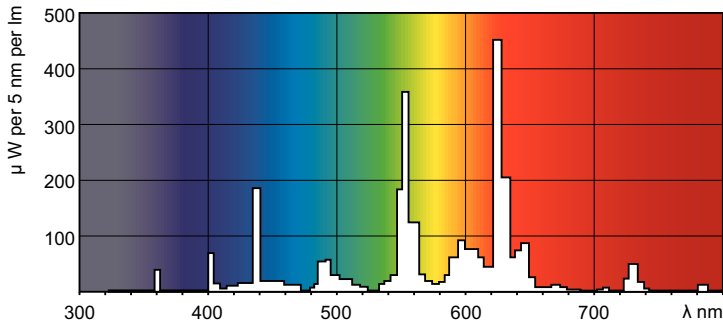

MASTER TL5 High Output Eco

MASTER TL5 HO Eco 45=49W/830 UNP/40

This extremely efficient TL5 lamp (tube diameter 16 mm) saves considerable energy by simple lamp-for-lamp replacement. The TL5 HO Eco lamp is optimized for installations requiring high light output and offers excellent lumen maintenance and color rendering. Application areas vary from offices and industry to schools and retail environments.

Product data

General Information		Operating and Electrical	
Cap-Base	G5	Power Consumption	44.6 W
Features	na [Not Applicable]	Lamp Current (Nom)	0.260 A
Light Technical		Controls and Dimming	
Color Code	830 [CCT of 3000K]	Dimmable	Yes
Luminous Flux	4,900 lm	Mechanical and Housing	
Color Designation	Warm White (WW)	Bulb Shape	T5
Correlated Color Temperature (Nom)	3000 K	Net Weight (Piece)	127.400 g
Luminous Efficacy (rated) (Nom)	92 lm/W	Approval and Application	
Color rendering index (CRI)	82	Mercury (Hg) Content (Nom)	1.2 mg

MASTER TL5 High Output Eco

Energy Consumption kWh/1000 h	50 kWh
Product Data	
Order product name	MASTER TL5 HO Eco 45=49W/830 UNP/40
Full product name	MASTER TL5 HO Eco 45=49W/830 UNP/40
Full product code	872790082594700
Order code	927991783031

Photometric data

Spectral Power Distribution Colour - MASTER TL5 HO Eco 45=49W/830 UNP/40

Lifetime

Life expectancy diagram - 3 hour cycle

Lumen Maintenance Diagram - MASTER TL5 HO Eco 45=49W/830 UNP/40

MASTER TL5 High Output Eco