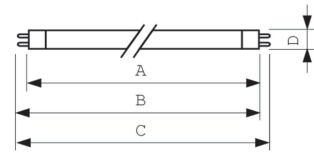

Product data

General Information		Operating and Electrical	
Cap-Base	G5	Power Consumption	44.6 W
Features	na [Not Applicable]	Lamp Current (Nom)	0.260 A
Light Technical		Controls and Dimming	
Color Code	830 [CCT of 3000K]	Dimmable	Yes
Luminous Flux	4,900 lm	Mechanical and Housing	
Color Designation	Warm White (WW)	Bulb Shape	T5
Correlated Color Temperature (Nom)	3000 K	Net Weight (Piece)	127.400 g
Luminous Efficacy (rated) (Nom)	92 lm/W	Approval and Application	
Color rendering index (CRI)	82	Mercury (Hg) Content (Nom)	1.2 mg

Material Nr. (12NC)	927991783031
Numerator - Quantity Per Pack	1
EAN/UPC - Product/Case	8711500880062
Numerator - Packs per outer box	40
EAN/UPC - Case	8727900825947

Dimensional drawing

Product	D (max)	A (max)	B (max)	B (min)	C (max)
MASTER TL5 HO Eco 45=49W/830 UNP/40	17 mm	1,449.0 mm	1,456.1 mm	1,453.7 mm	1,463.2 mm