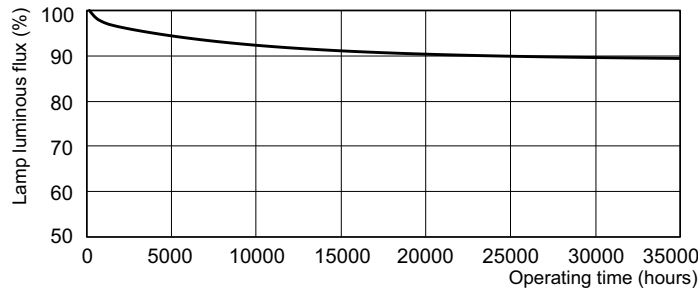

MASTER TL5 High Output Eco

MASTER TL5 HO Eco 45=49W/830 UNP/40

This extremely efficient TL5 lamp (tube diameter 16 mm) saves considerable energy by simple lamp-for-lamp replacement. The TL5 HO Eco lamp is optimized for installations requiring high light output and offers excellent lumen maintenance and color rendering. Application areas vary from offices and industry to schools and retail environments.

Product data

General Information		Operating and Electrical	
Cap-Base	G5	Power Consumption	44.6 W
Features	na [Not Applicable]	Lamp Current (Nom)	0.260 A
Light Technical		Controls and Dimming	
Color Code	830 [CCT of 3000K]	Dimmable	Yes
Luminous Flux	4,900 lm	Mechanical and Housing	
Color Designation	Warm White (WW)	Bulb Shape	T5
Correlated Color Temperature (Nom)	3000 K	Net Weight (Piece)	127.400 g
Luminous Efficacy (rated) (Nom)	92 lm/W	Approval and Application	
Color rendering index (CRI)	82	Mercury (Hg) Content (Nom)	1.2 mg

Photometric data

Spectral Power Distribution Colour - MASTER TL5 HO Eco 45=49W/830 UNP/40

Lifetime

Life expectancy diagram - 3 hour cycle

Lumen Maintenance Diagram - MASTER TL5 HO Eco 45=49W/830 UNP/40

MASTER TL5 High Output Eco

Lifetime

Life expectancy diagram - 12 hour cycle