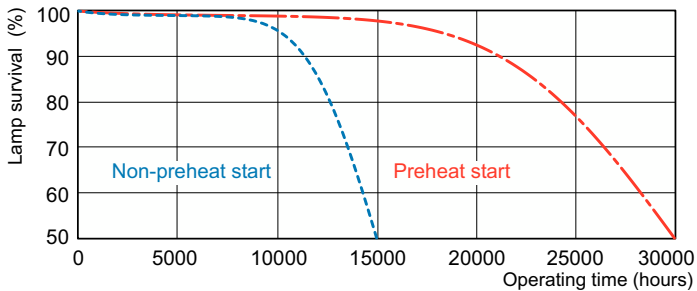

Product data

General Information		Operating and Electrical	
Cap-Base	G5	Power Consumption	44.6 W
Features	na [Not Applicable]	Lamp Current (Nom)	0.260 A
Light Technical		Controls and Dimming	
Color Code	830 [CCT of 3000K]	Dimmable	Yes
Luminous Flux	4,900 lm	Mechanical and Housing	
Color Designation	Warm White (WW)	Bulb Shape	T5
Correlated Color Temperature (Nom)	3000 K	Net Weight (Piece)	127.400 g
Luminous Efficacy (rated) (Nom)	92 lm/W	Approval and Application	
Color rendering index (CRI)	82	Mercury (Hg) Content (Nom)	1.2 mg

Photometric data

Spectral Power Distribution Colour - MASTER TL5 HO Eco 45=49W/830 UNP/40

Lifetime

Life expectancy diagram - 3 hour cycle

Lumen Maintenance Diagram - MASTER TL5 HO Eco 45=49W/830 UNP/40

MASTER TL5 High Output Eco