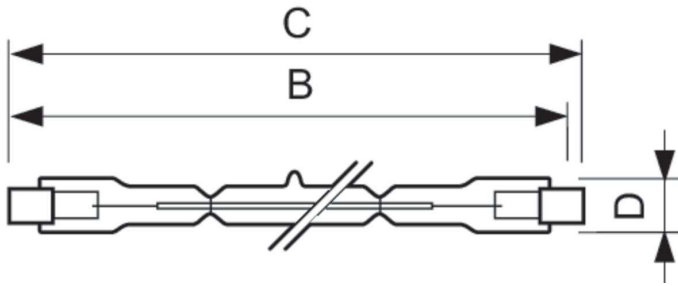

Light Technical	
Luminous Flux	9,900 lm
Correlated Color Temperature (Nom)	2900 K
Luminous Efficacy (rated) (Nom)	19.8 lm/W
Color rendering index (CRI)	100

Operating and Electrical	
Power Consumption	500.0 W
Lamp Current (Nom)	2.17 A
Starting Time (Nom)	0.0 s
Voltage (Nom)	230 V

Controls and Dimming	
Dimmable	Yes

Mechanical and Housing	
Bulb Finish	Clear
Bulb Shape	T11

Product Data	
Order product name	PLUS PRO S 500W R7s 230V 1CT/50
Full product name	PLUS PRO S 500W R7s 230V 1CT/50
Full product code	871829114776300
Order code	925632544211
Material Nr. (12NC)	925632544211
Numerator - Quantity Per Pack	1
Net Weight (Piece)	0.009 kg
EAN/UPC - Product/Case	8718291147763
Numerator - Packs per outer box	50
EAN/UPC - Case	8718291147770

Plusline Small

Dimensional drawing

Product	D (max)	B (max)	B	B (min)	C (max)
PLUS PRO S 500W R7s 230V 1CT/50	12 mm	115.8 mm	114.2 mm	112.6 mm	117.6 mm