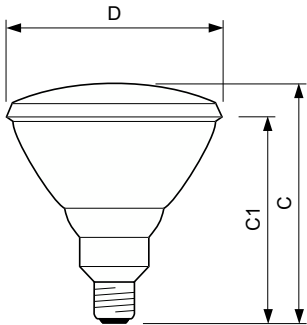

| Controls and Dimming |     |
|----------------------|-----|
| Dimmable             | Yes |

| Mechanical and Housing |       |
|------------------------|-------|
| Bulb Shape             | PAR38 |

| Approval and Application      |         |
|-------------------------------|---------|
| Energy Consumption kWh/1000 h | 127 kWh |

| Product Data                    |   |
|---------------------------------|---|
| Order product name              | 120 W E27 cap Clear Incandescent reflector bulb |
| Full product name               | 120 W E27 cap Clear Incandescent reflector bulb |
| Full product code               | 871150038073915                                 |
| Order code                      | 923810020511                                    |
| Material Nr. (12NC)             | 923810020511                                    |
| Numerator - Quantity Per Pack   | 1   |
| Net Weight (Piece)              | 319.000 g                                       |
| EAN/UPC - Product/Case          | 8711500380739                                   |
| Numerator - Packs per outer box | 12  |
| EAN/UPC - Case                  | 8711500381118                                   |

## Dimensional drawing

| Product   | D (max) | C (max) | C1     |
|---|---------|---------|--------|
| 120 W E27 cap Clear Incandescent reflector bulb | 123 mm  | 137 mm  | 123 mm |