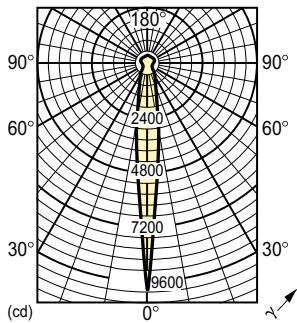

Photometric data

Light Distribution Diagram - PAR38 120W E27 24V SP 10D 1CT/12